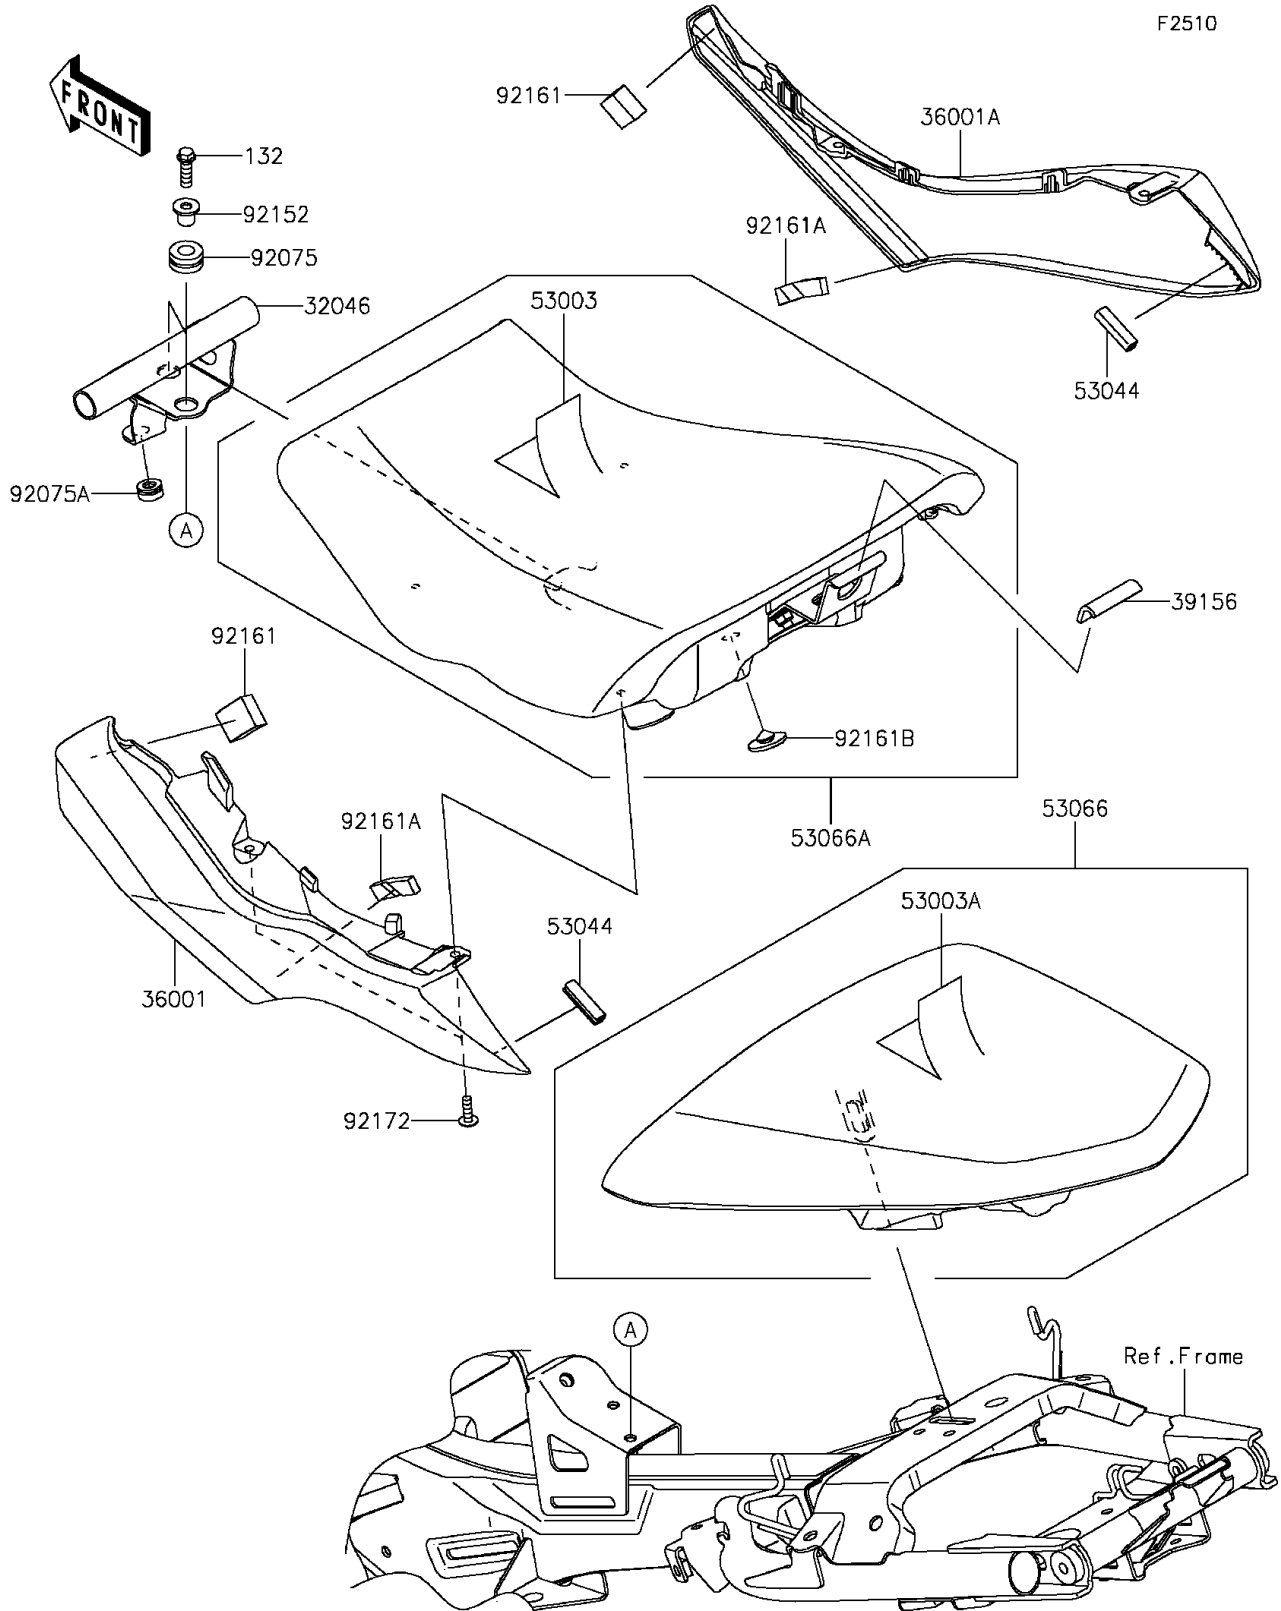

# 2015 Ninja® 650 PARTS DIAGRAM

Seat

## 2015 Ninja® 650 PARTS LIST

### Seat

ITEM NAME	PART NUMBER	QUANTITY
BRACKET-SEAT (Ref # 32046)	32046-0304	1
COVER-SIDE,LH (Ref # 36001)	36001-0564	1
COVER-SIDE,RH (Ref # 36001A)	36001-0565	1
PAD,20X40X3 (Ref # 39156)	39156-0831	1
LEATHER,FR SEAT,BLACK (Ref # 53003)	53003-0307-MA	1
LEATHER,RR SEAT,BLK+BAND BLK (Ref # 53003A)	53003-0315-12Y	1
TRIM,L=30 (Ref # 53044)	53044-0001	2
SEAT,RR,LEATHER BLK+BAND BLK (Ref # 53066)	53066-0363-12Y	1
SEAT-ASSY,FR,BLACK (Ref # 53066A)	53066-0365-MA	1
DAMPER (Ref # 92075)	92075-1880	2
DAMPER (Ref # 92075A)	92075-1986	1
COLLAR,6.8X10X11.6 (Ref # 92152)	92152-0977	2
DAMPER (Ref # 92161)	92161-0718	2
DAMPER (Ref # 92161A)	92161-0804	2
DAMPER,RUBBER (Ref # 92161B)	92161-1200	1
SCREW,TAPPING,5X16 (Ref # 92172)	92172-0742	4
BOLT-FLANGED-SMALL,6X20 (Ref # 132)	132BA0620	2