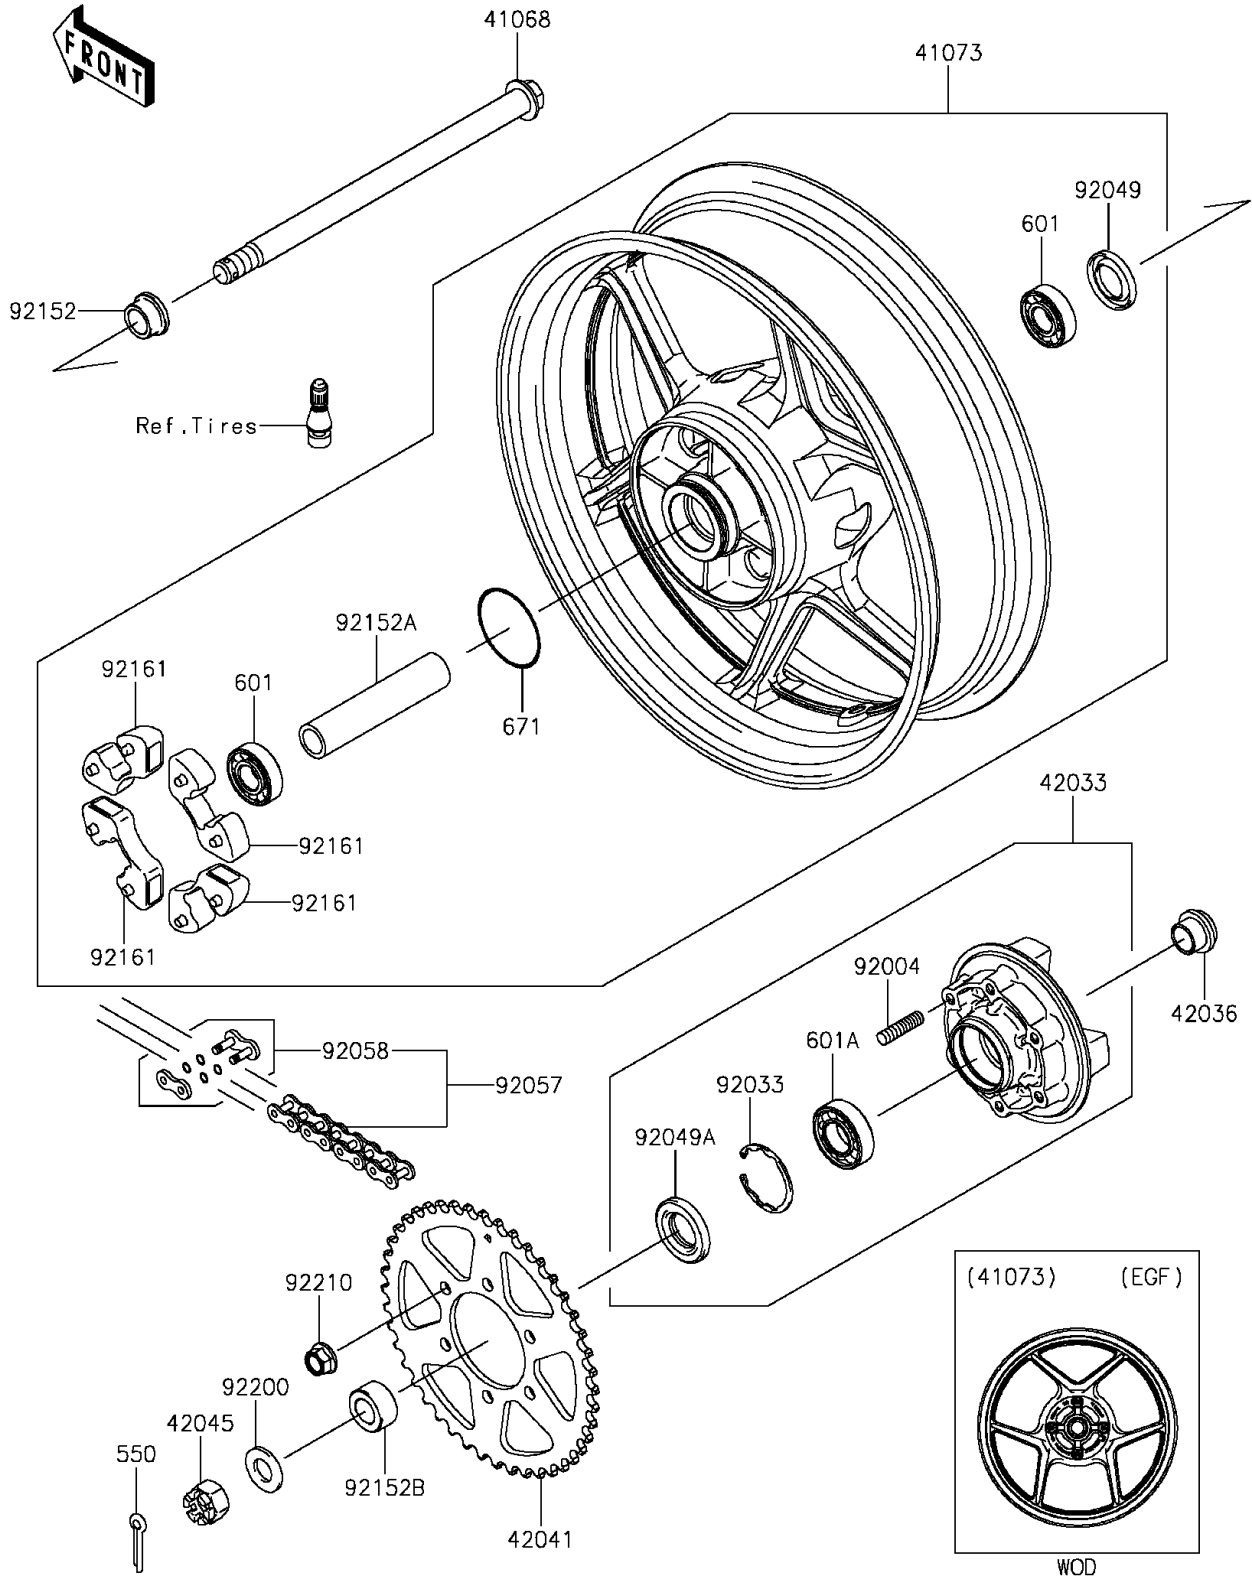

# 2014 NINJA® 650 PARTS DIAGRAM

Rear Wheel/Chain

F2240

## 2014 NINJA® 650 PARTS LIST

### Rear Wheel/Chain

ITEM NAME	PART NUMBER	QUANTITY
AXLE,RR (Ref # 41068)	41068-0054	1
WHEEL-ASSY,RR,G.BLACK (Ref # 41073)	41073-0568-QT	1
COUPLING-ASSY,RR HUB (Ref # 42033)	42033-0570	1
SLEEVE,RR HUB,L=23 (Ref # 42036)	42036-1251	1
SPROCKET-HUB,46T (Ref # 42041)	42041-0087	1
NUT,CASTLE,18MM (Ref # 42045)	42045-018	1
STUD,10X19 (Ref # 92004)	92004-0048	6
RING-SNAP,52MM (Ref # 92033)	92033-1043	1
SEAL-OIL,28 47 5 (Ref # 92049)	92049-0140	1
SEAL-OIL (Ref # 92049A)	92049-1287	1
CHAIN,DRIVE,DID520VP2X114L (Ref # 92057)	92057-0163	1
JOINT-CHAIN,DRIVE (Ref # 92058)	92058-0018	1
COLLAR,RR AXLE,RH,L=17 (Ref # 92152)	92152-0302	1
COLLAR,20.2X28X133 (Ref # 92152A)	92152-0748	1
COLLAR,20X35X18 (Ref # 92152B)	92152-0751	1
DAMPER,SHOCK,RR HUB (Ref # 92161)	92161-0303	4
WASHER,19X36X3.2 (Ref # 92200)	92200-0296	1
NUT,LOCK,FLANGED,10MM (Ref # 92210)	92210-0276	6
PIN-COTTER,4.0X35 (Ref # 550)	550AA4035	1
BEARING-BALL,6204UUC3 (Ref # 601)	601B6204UU	2
BEARING-BALL (Ref # 601A)	601B6205UU	1
O RING,60MM (Ref # 671)	671B2560	1