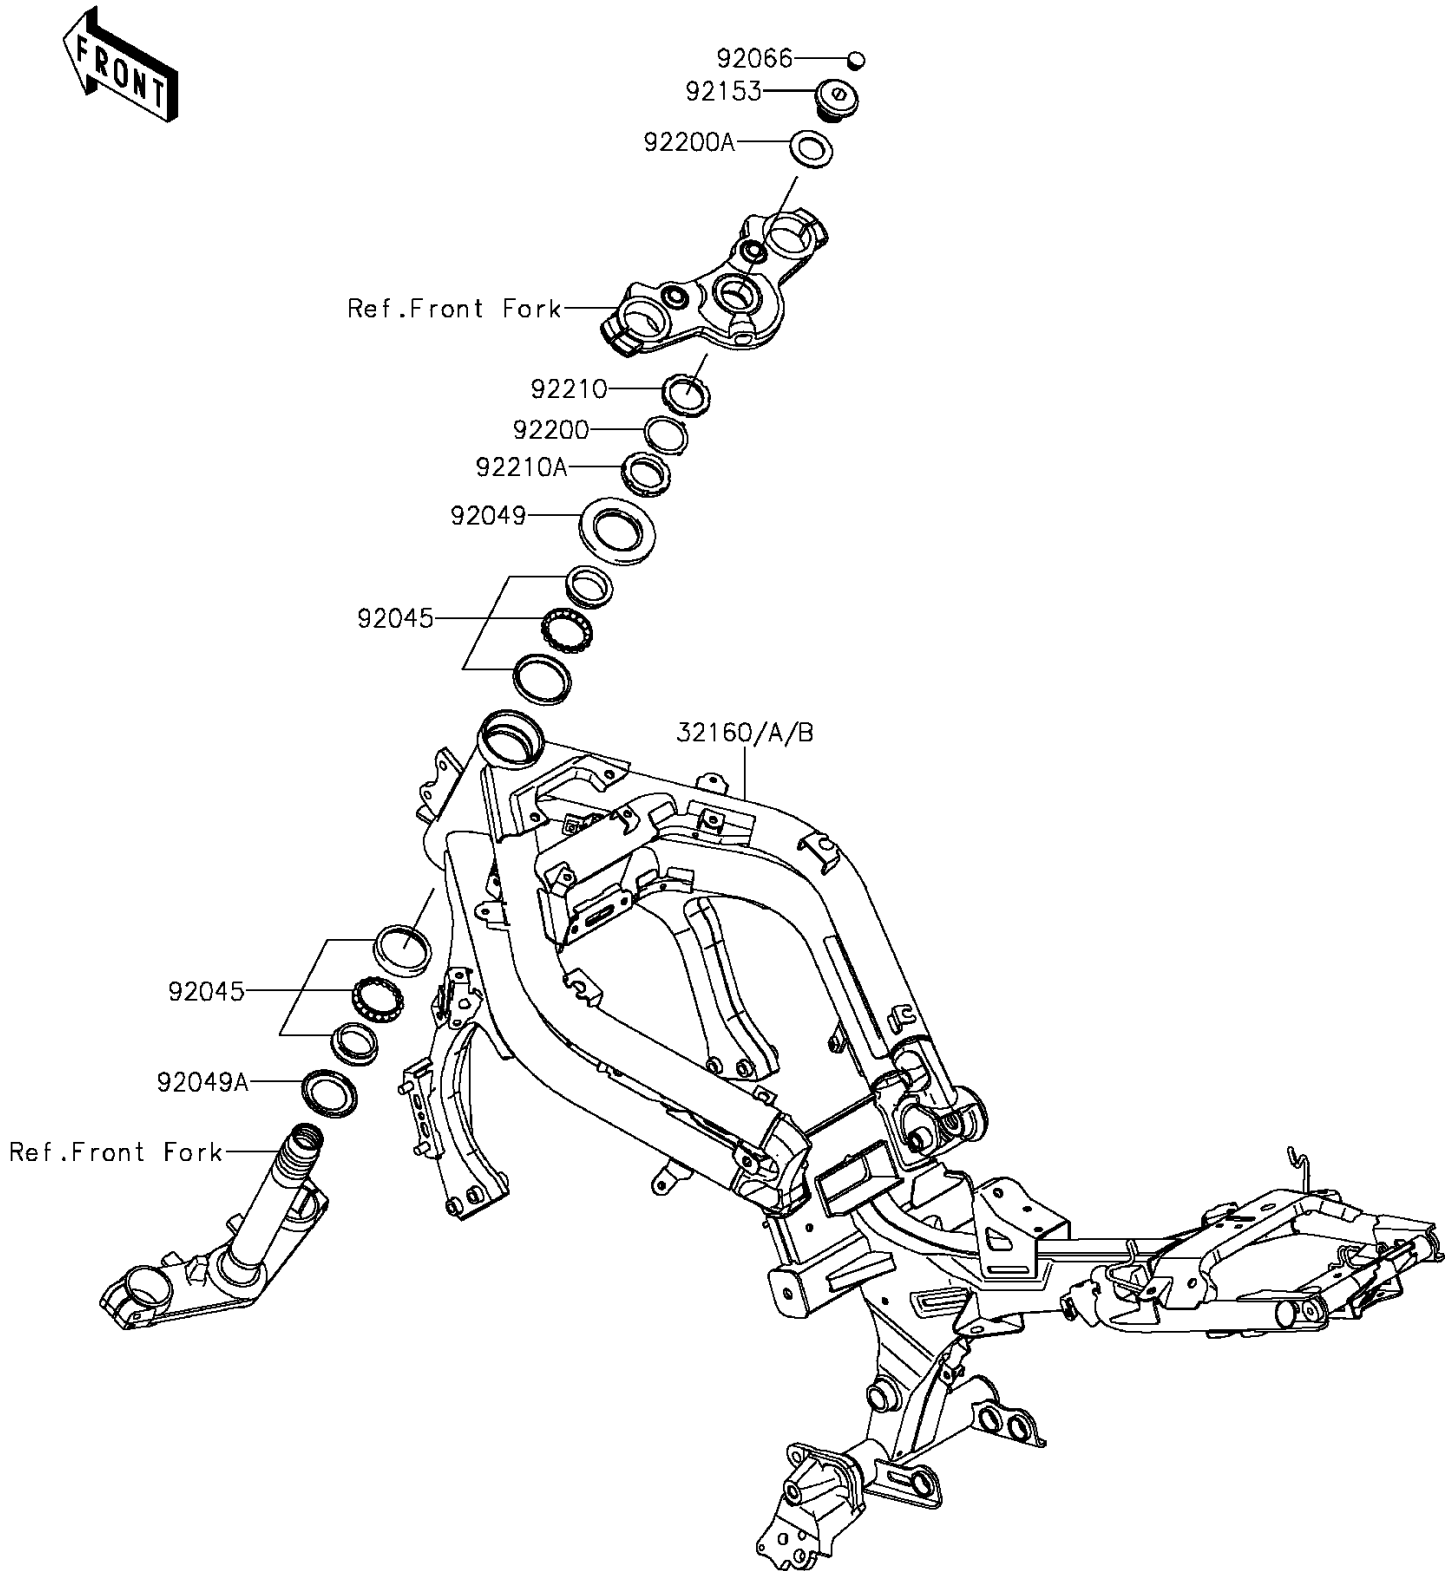

# 2012 NINJA® 650 PARTS DIAGRAM

Frame

F2120

## 2012 NINJA® 650 PARTS LIST

### Frame

ITEM NAME	PART NUMBER	QUANTITY
FRAME-COMP,F.M.GRAY (Ref # 32160B)	32160-0569-26M	1
BEARING-BALL,SF07A17PX1V1 (Ref # 92045)	92045-1384	2
SEAL-OIL (Ref # 92049)	92049-0131	1
SEAL-OIL (Ref # 92049A)	92049-0137	1
PLUG (Ref # 92066)	92066-0071	1
BOLT,26MM (Ref # 92153)	92153-0474	1
WASHER (Ref # 92200)	92200-0036	1
WASHER,27X42X2.3 (Ref # 92200A)	92200-0753	1
NUT,STEERING STEM,35MM (Ref # 92210)	92210-0534	1
NUT,STEERING STEM,35MM (Ref # 92210A)	92210-0535	1