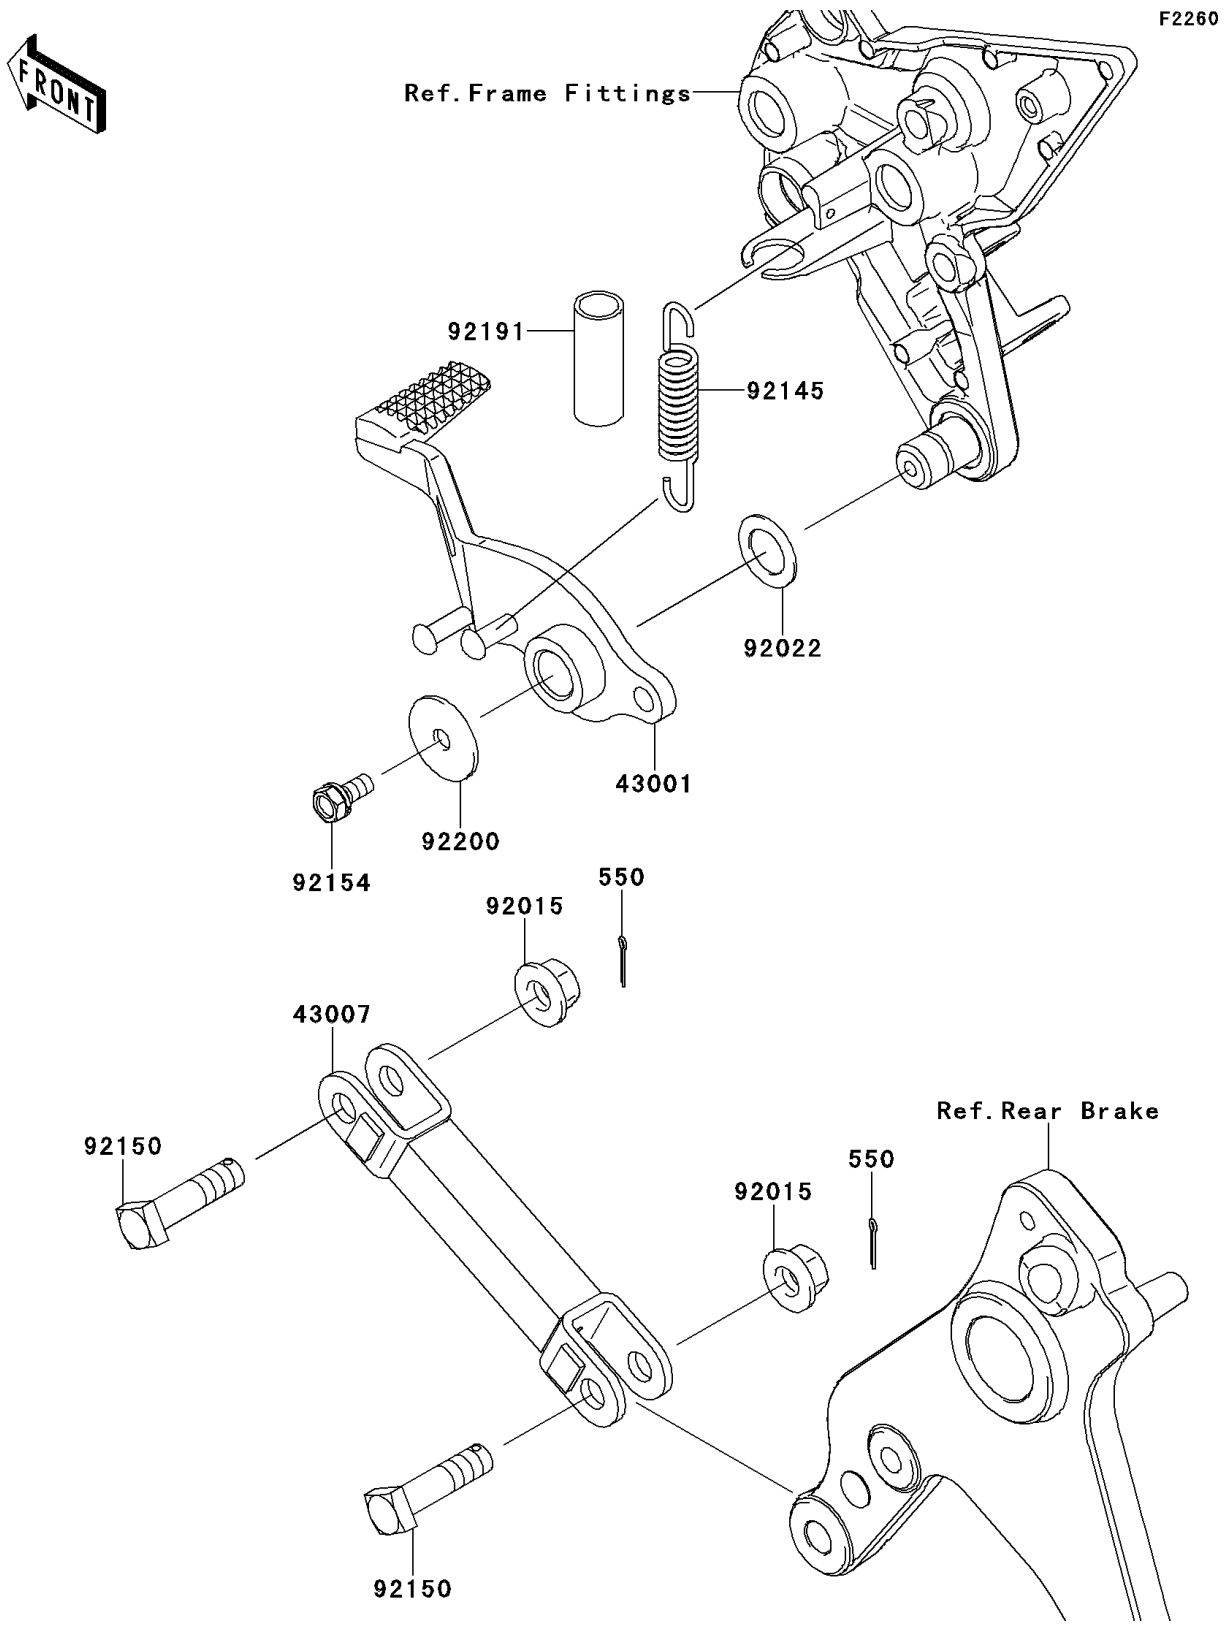

2012 NINJA® 1000 ABS

PARTS DIAGRAM

Brake Pedal/Torque Link

2012 NINJA® 1000 ABS

PARTS LIST

Brake Pedal/Torque Link

ITEM NAME

PART NUMBER

QUANTITY
