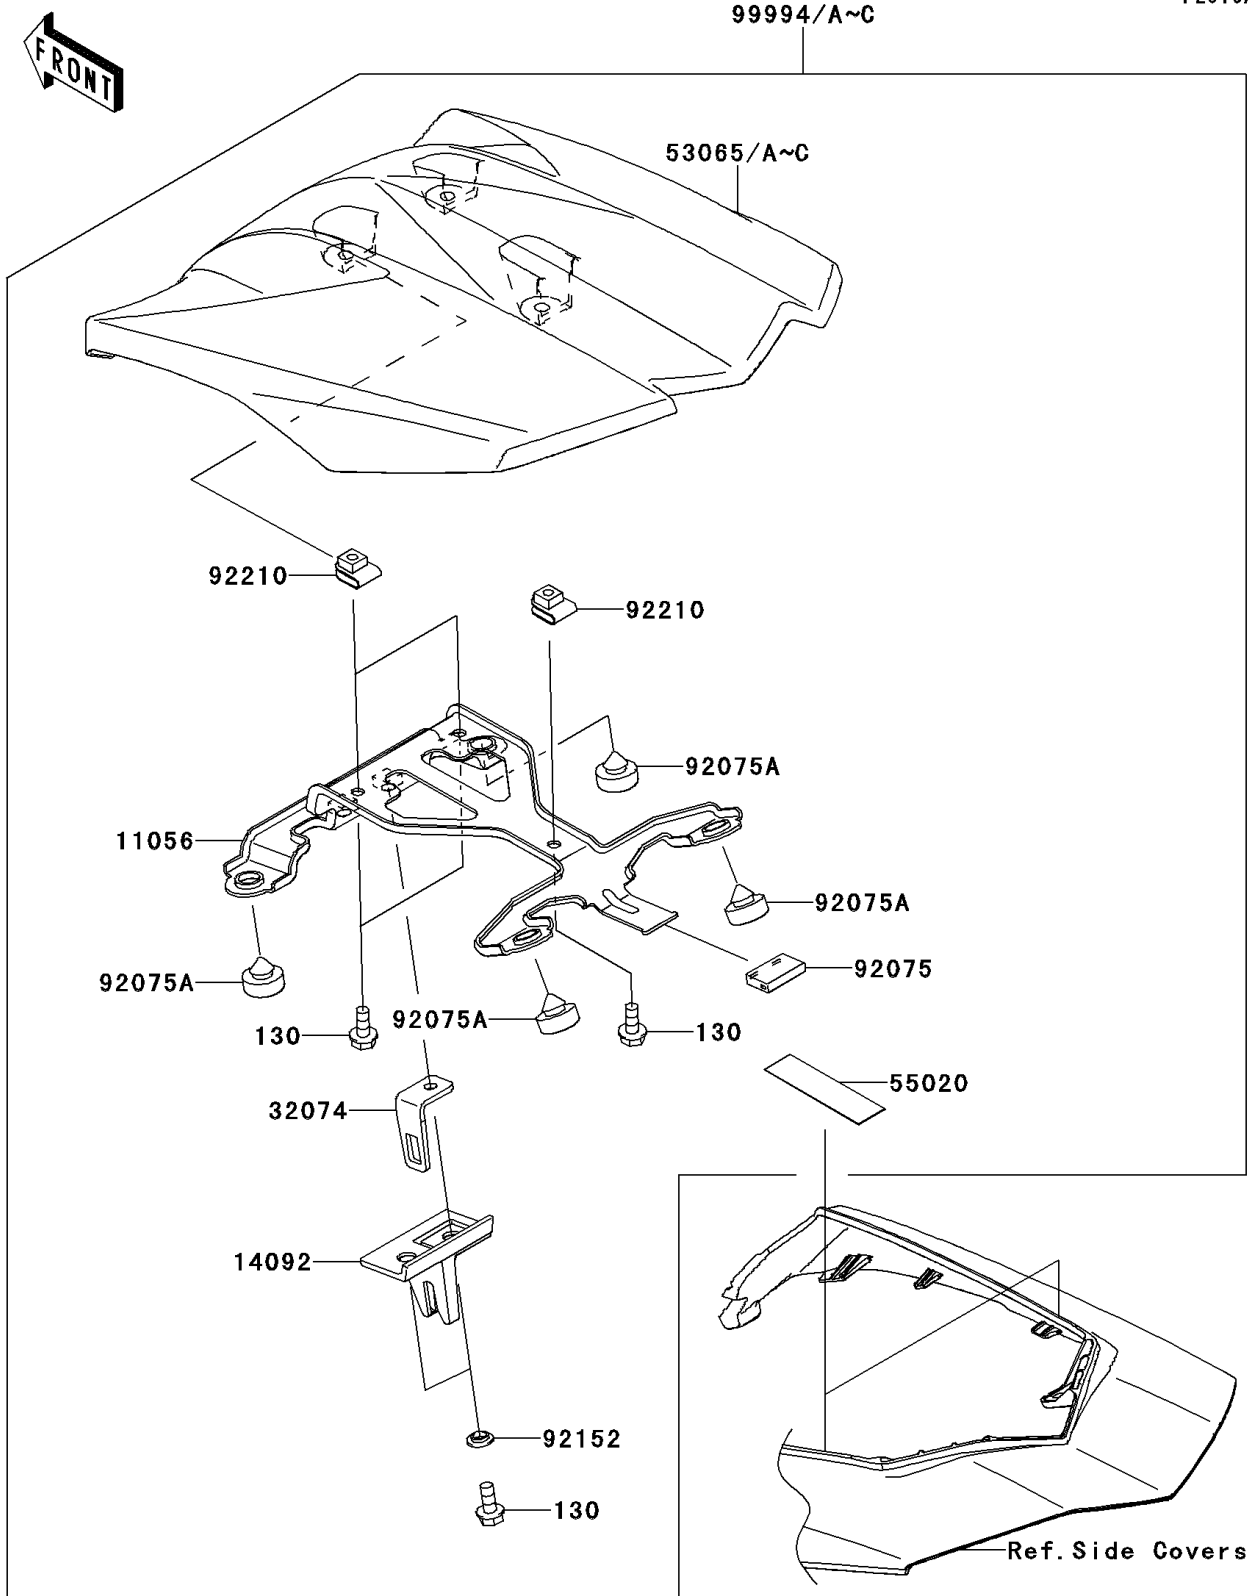

2011 NINJA® 1000 PARTS DIAGRAM

Accessory(Single Seat Cover)

F2910A

2011 NINJA® 1000 PARTS LIST

Accessory(Single Seat Cover)

ITEM NAME	PART NUMBER	QUANTITY
BRACKET (Ref # 11056)	11056-0544	1
COVER (Ref # 14092)	14092-0248	1
BRACKET-LOCK (Ref # 32074)	32074-0017	1
COVER SEAT,EBONY (Ref # 53065)	53065-0019-H8	1
GUARD,SCRATCH (Ref # 55020)	55020-0885	2
DAMPER (Ref # 92075)	92075-1446	1
DAMPER (Ref # 92075A)	92075-1927	4
COLLAR (Ref # 92152)	92152-0250	2
NUT,6MM (Ref # 92210)	92210-0277	3
KIT,SINGLE SEAT COVER,EBONY (Ref # 99994)	99994-0205-H8	1
BOLT-FLANGED,6X14 (Ref # 130)	130BA0614	5