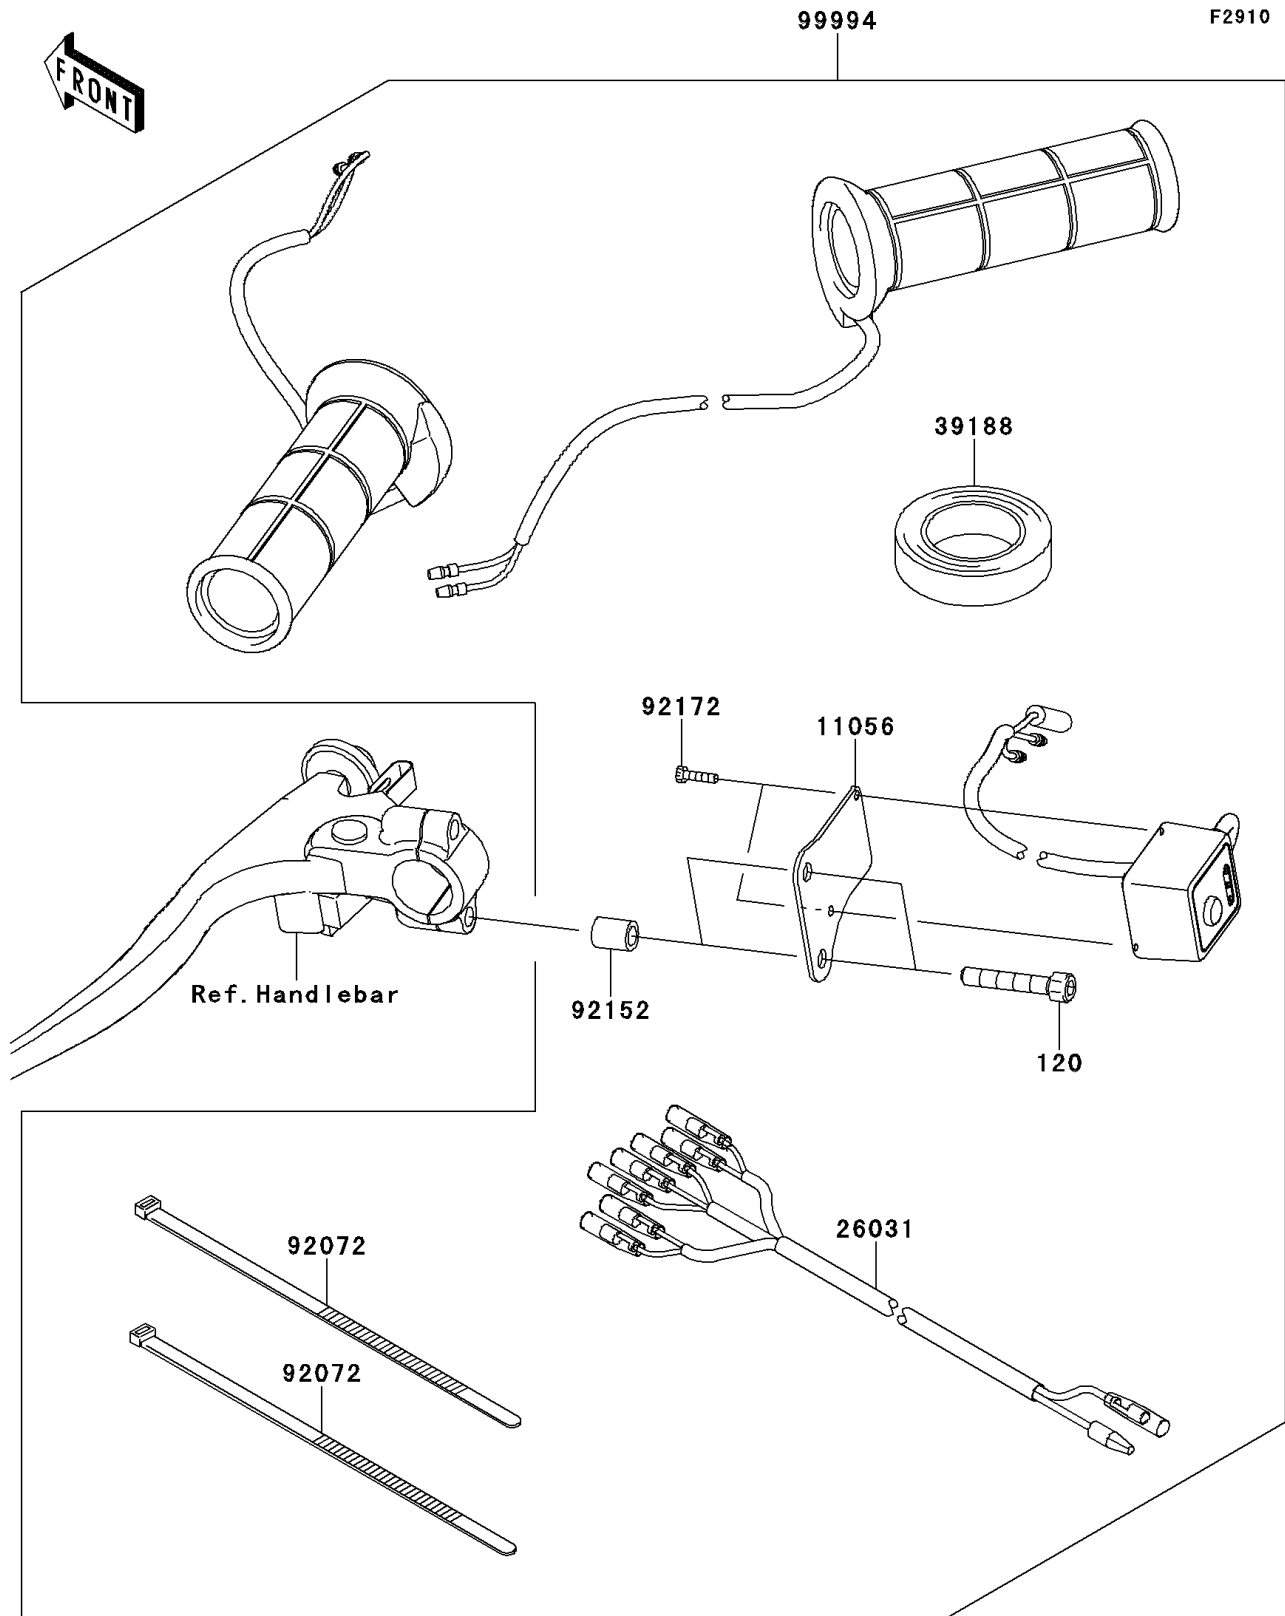

2011 NINJA® 1000 PARTS DIAGRAM

Accessory(Grip Heater)

2011 NINJA® 1000 PARTS LIST

Accessory(Grip Heater)

ITEM NAME	PART NUMBER	QUANTITY
BRACKET,GRIP HEATER SW. (Ref # 11056)	11056-0496	1
HARNESS (Ref # 26031)	26031-1203	1
TAPE,HARNESS (Ref # 39188)	39188-0006	1
BAND,L=202 (Ref # 92072)	92072-1195	2
COLLAR,6.5X10.5X13 (Ref # 92152)	92152-0902	2
SCREW,TAPPING,3X122 (Ref # 92172)	92172-0489	2
KIT-ACCESSORY,HEAT GRIP (Ref # 99994)	99994-0204	1
BOLT-SOCKET,6X35 (Ref # 120)	120CB0635	2