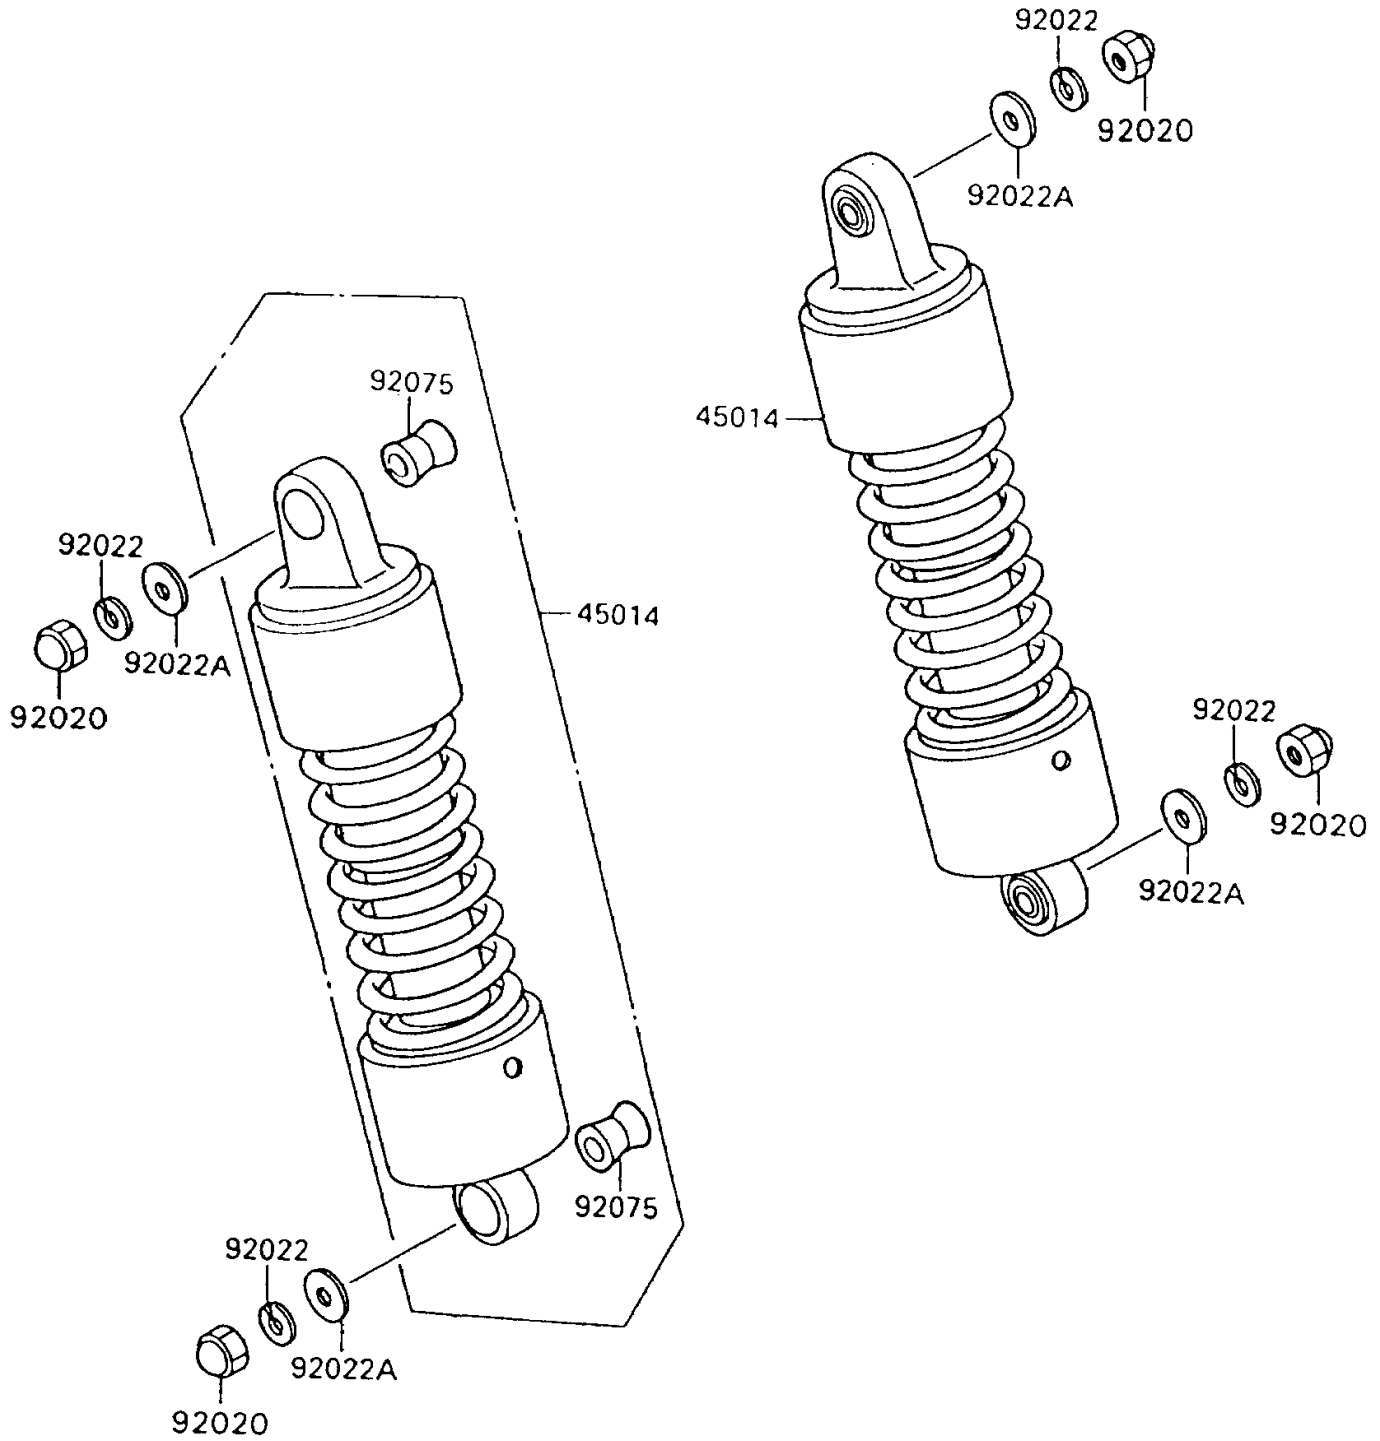

1994 Vulcan 88 PARTS DIAGRAM

Suspension/Shock Absorber

F2151

1994 Vulcan 88 PARTS LIST

Suspension/Shock Absorber

ITEM NAME	PART NUMBER	QUANTITY
SHOCKABSORBER (Ref # 45014)	45014-1371	2
NUT,CAP,10MM (Ref # 92020)	92020-003	4
WASHER,SPRING,10MM (Ref # 92022)	92022-1540	4
WASHER,10.5X26X2.3 (Ref # 92022A)	92022-246	4
DAMPER,SHOCKABSORBER (Ref # 92075)	92075-1387	4