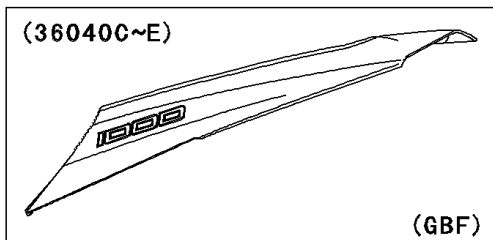

# 2011 NINJA® 1000 PARTS DIAGRAM

Side Covers

F2611

(36040C)	Ebony
(36040D)	Green
(36040E)	Red

(36040)	Green
(36040A)	White
(36040B)	Black

(36040C~E)

(GBF)

WD

### Side Covers

ITEM NAME	PART NUMBER	QUANTITY
COVER-TAIL,EBONY (Ref # 36040C)	36040-5381-H8	1
COVER-TAIL,C.L.GREEN (Ref # 36040D)	36040-5382-17P	1
COVER-TAIL,C.F.RED (Ref # 36040E)	36040-5382-816	1
NUT,WELL,5MM (Ref # 92015)	92015-1757	4
WASHER,NYLON,5.3X11.5X1.5 (Ref # 92022)	92022-1521	4
BOLT,SOCKET,5X16 (Ref # 92154)	92154-0026	4