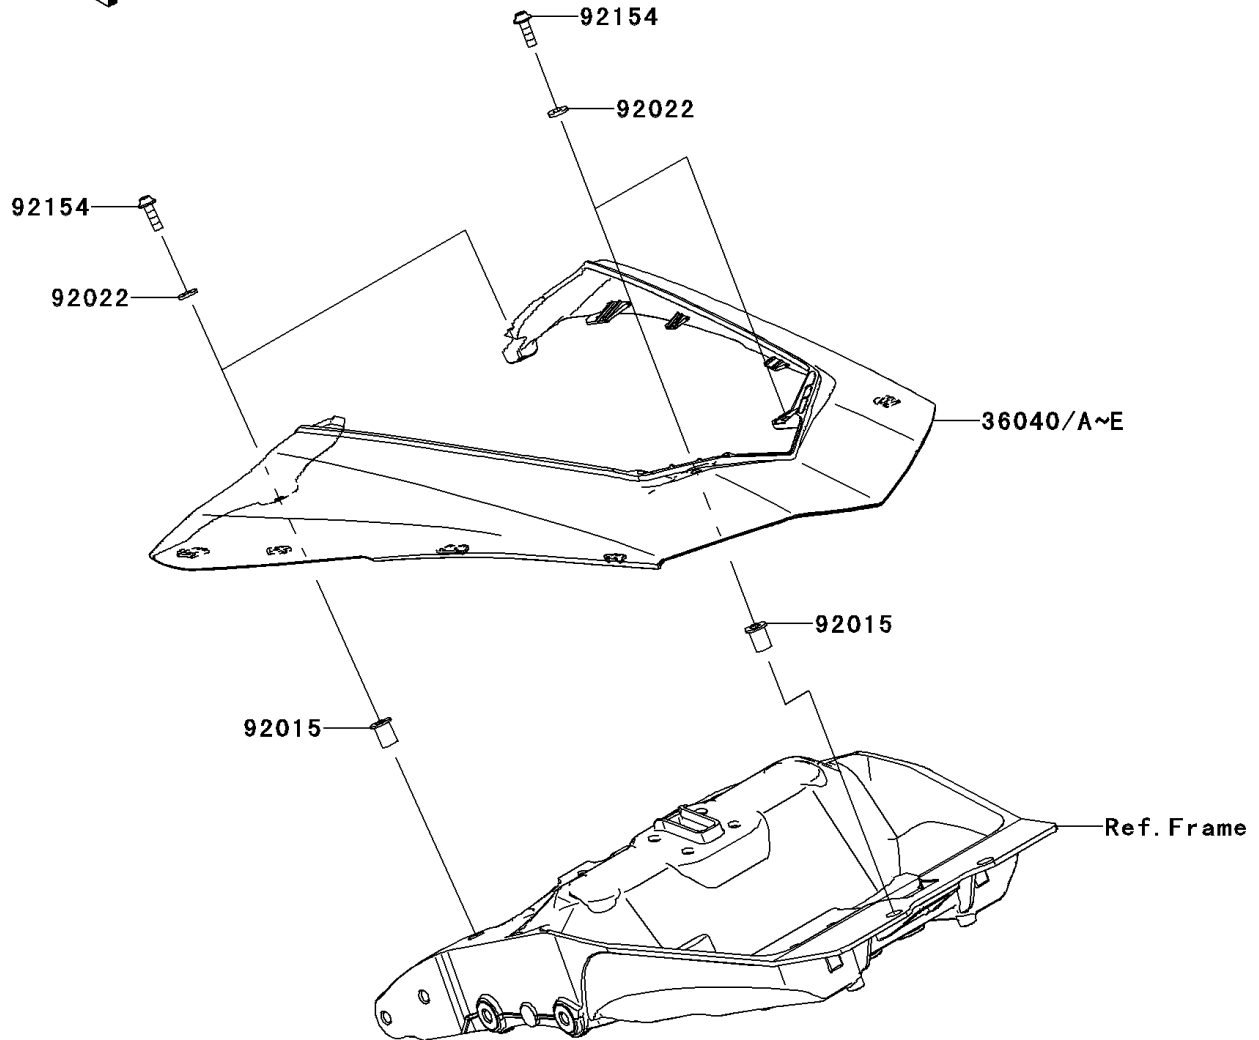

# 2011 NINJA® 1000 PARTS DIAGRAM

Side Covers

F2611

(36040C)	Ebony
(36040D)	Green
(36040E)	Red

(36040)	Green
(36040A)	White
(36040B)	Black

(36040C~E)

(GBF)

WD

(36040/A/B)

(GCF/GDF)

WOD

### Side Covers

ITEM NAME	PART NUMBER	QUANTITY
COVER-TAIL,EBONY (Ref # 36040C)	36040-5381-H8	1
COVER-TAIL,C.L.GREEN (Ref # 36040D)	36040-5382-17P	1
COVER-TAIL,C.F.RED (Ref # 36040E)	36040-5382-816	1
NUT,WELL,5MM (Ref # 92015)	92015-1757	4
WASHER,NYLON,5.3X11.5X1.5 (Ref # 92022)	92022-1521	4
BOLT,SOCKET,5X16 (Ref # 92154)	92154-0026	4