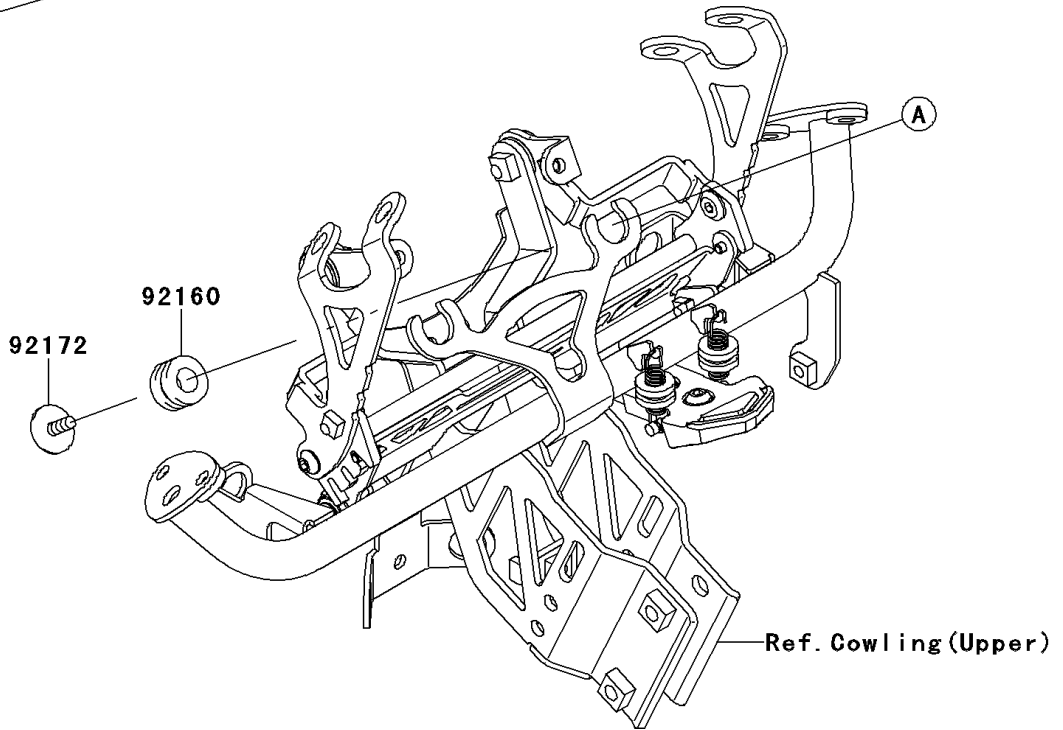

2011 NINJA® 1000 PARTS DIAGRAM

Meter(s)

F2530

2011 NINJA® 1000 PARTS LIST

Meter(s)

ITEM NAME	PART NUMBER	QUANTITY
COVER,METER,LWR (Ref # 14091)	14091-1739	1
COVER-METER CASE (Ref # 25023)	25023-0071	1
METER-ASSY,COMBINATION,US (Ref # 25031)	25031-0356	1
METER,TACHO&LCD (Ref # 28011)	28011-0192	1
SCREW,TAPPING,3X16 (Ref # 92009)	92009-1391	9
DAMPER (Ref # 92160)	92160-1167	3
SCREW,TAPPING,WP,5X14 (Ref # 92172)	92172-0441	3