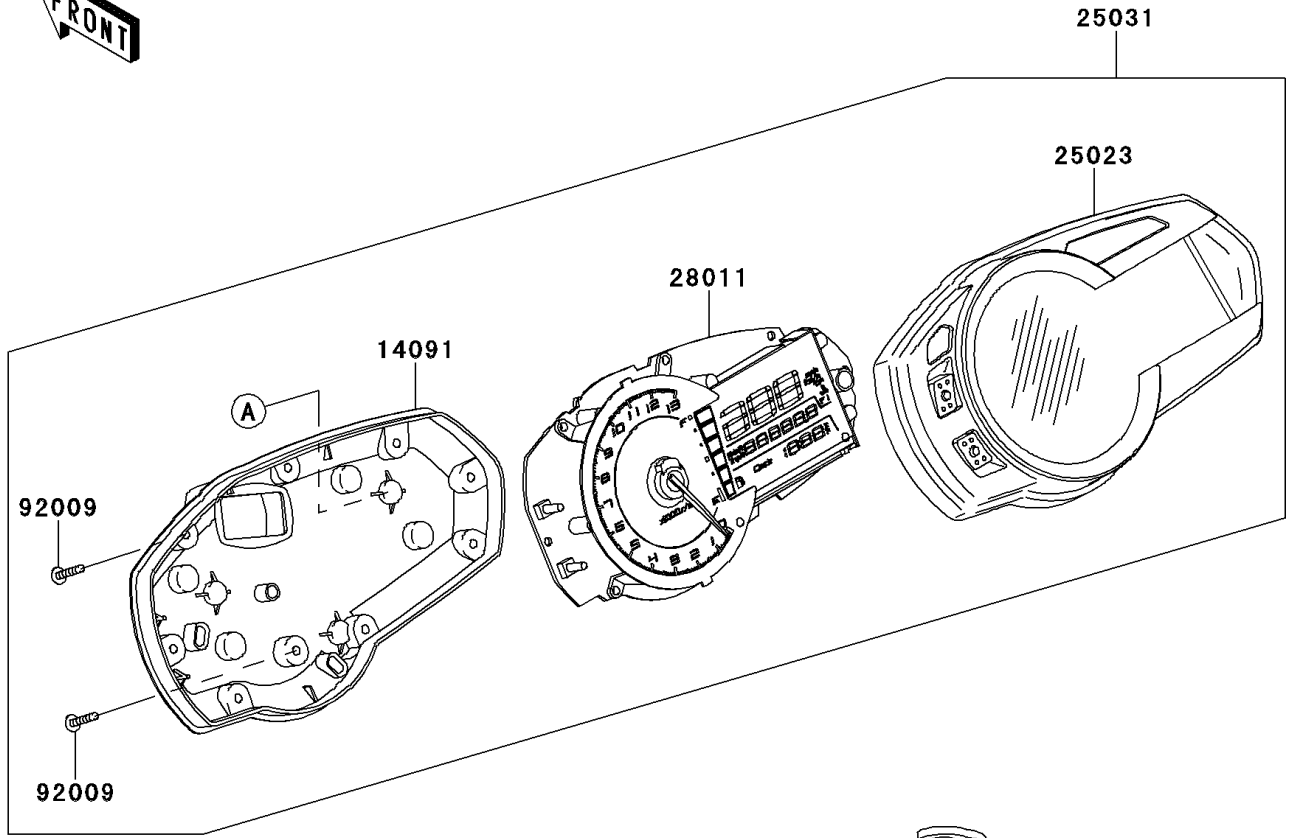

2011 NINJA® 1000 PARTS DIAGRAM

Meter(s)

F2530

2011 NINJA® 1000 PARTS LIST

Meter(s)

ITEM NAME	PART NUMBER	QUANTITY
COVER,METER,LWR (Ref # 14091)	14091-1739	1
COVER-METER CASE (Ref # 25023)	25023-0071	1
METER-ASSY,COMBINATION,US (Ref # 25031)	25031-0356	1
METER,TACHO&LCD (Ref # 28011)	28011-0192	1
SCREW,TAPPING,3X16 (Ref # 92009)	92009-1391	9
DAMPER (Ref # 92160)	92160-1167	3
SCREW,TAPPING,WP,5X14 (Ref # 92172)	92172-0441	3