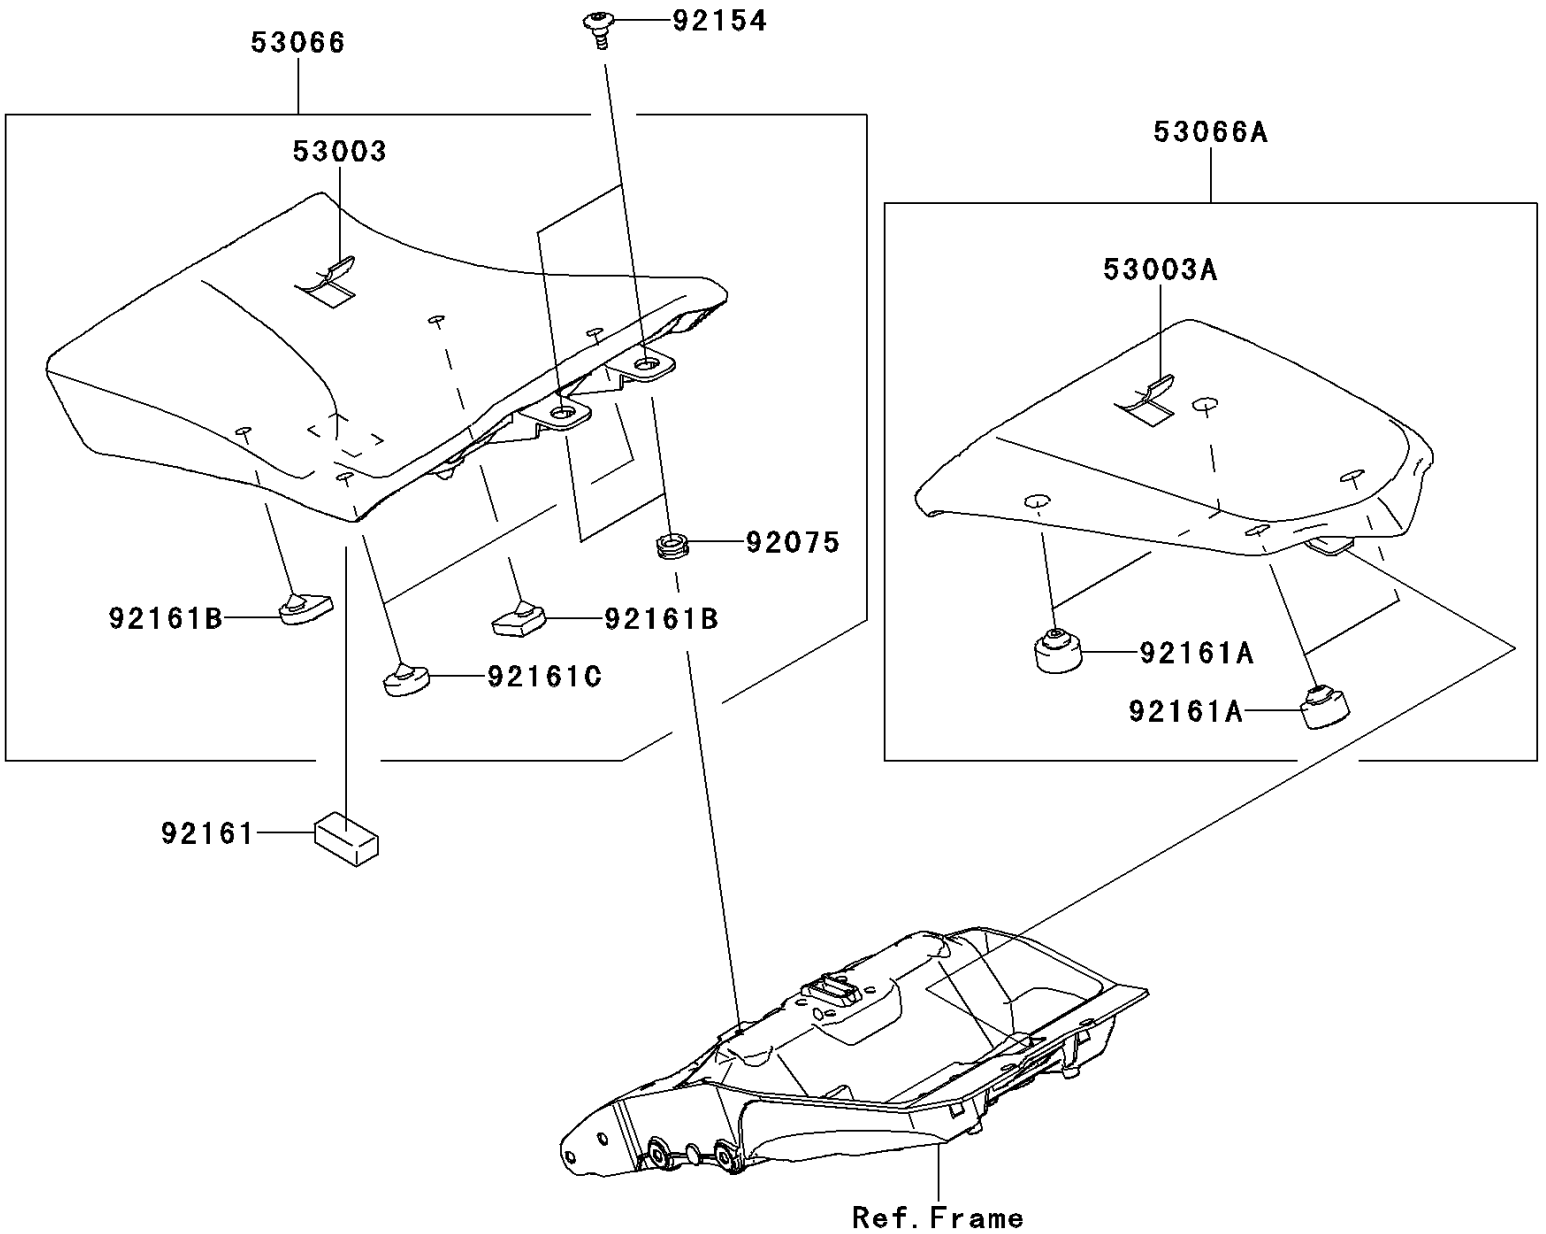

2011 NINJA® 1000 PARTS DIAGRAM

Seat

F2510

2011 NINJA® 1000 PARTS LIST

Seat

ITEM NAME	PART NUMBER	QUANTITY
LEATHER,FR,BLACK (Ref # 53003)	53003-0207-MA	1
LEATHER,RR,BLACK (Ref # 53003A)	53003-0208-MA	1
SEAT-ASSY,FR,BLACK (Ref # 53066)	53066-0286-MA	1
SEAT-ASSY,RR,BLACK (Ref # 53066A)	53066-0287-MA	1
DAMPER (Ref # 92075)	92075-1634	2
BOLT,6X20 (Ref # 92154)	92154-0292	2
DAMPER,FR SEAT (Ref # 92161)	92161-0889	1
DAMPER,RR SEAT (Ref # 92161A)	92161-0930	4
DAMPER,FR SEAT,FR (Ref # 92161B)	92161-0954	2
DAMPER,FR SEAT,RR (Ref # 92161C)	92161-0955	2