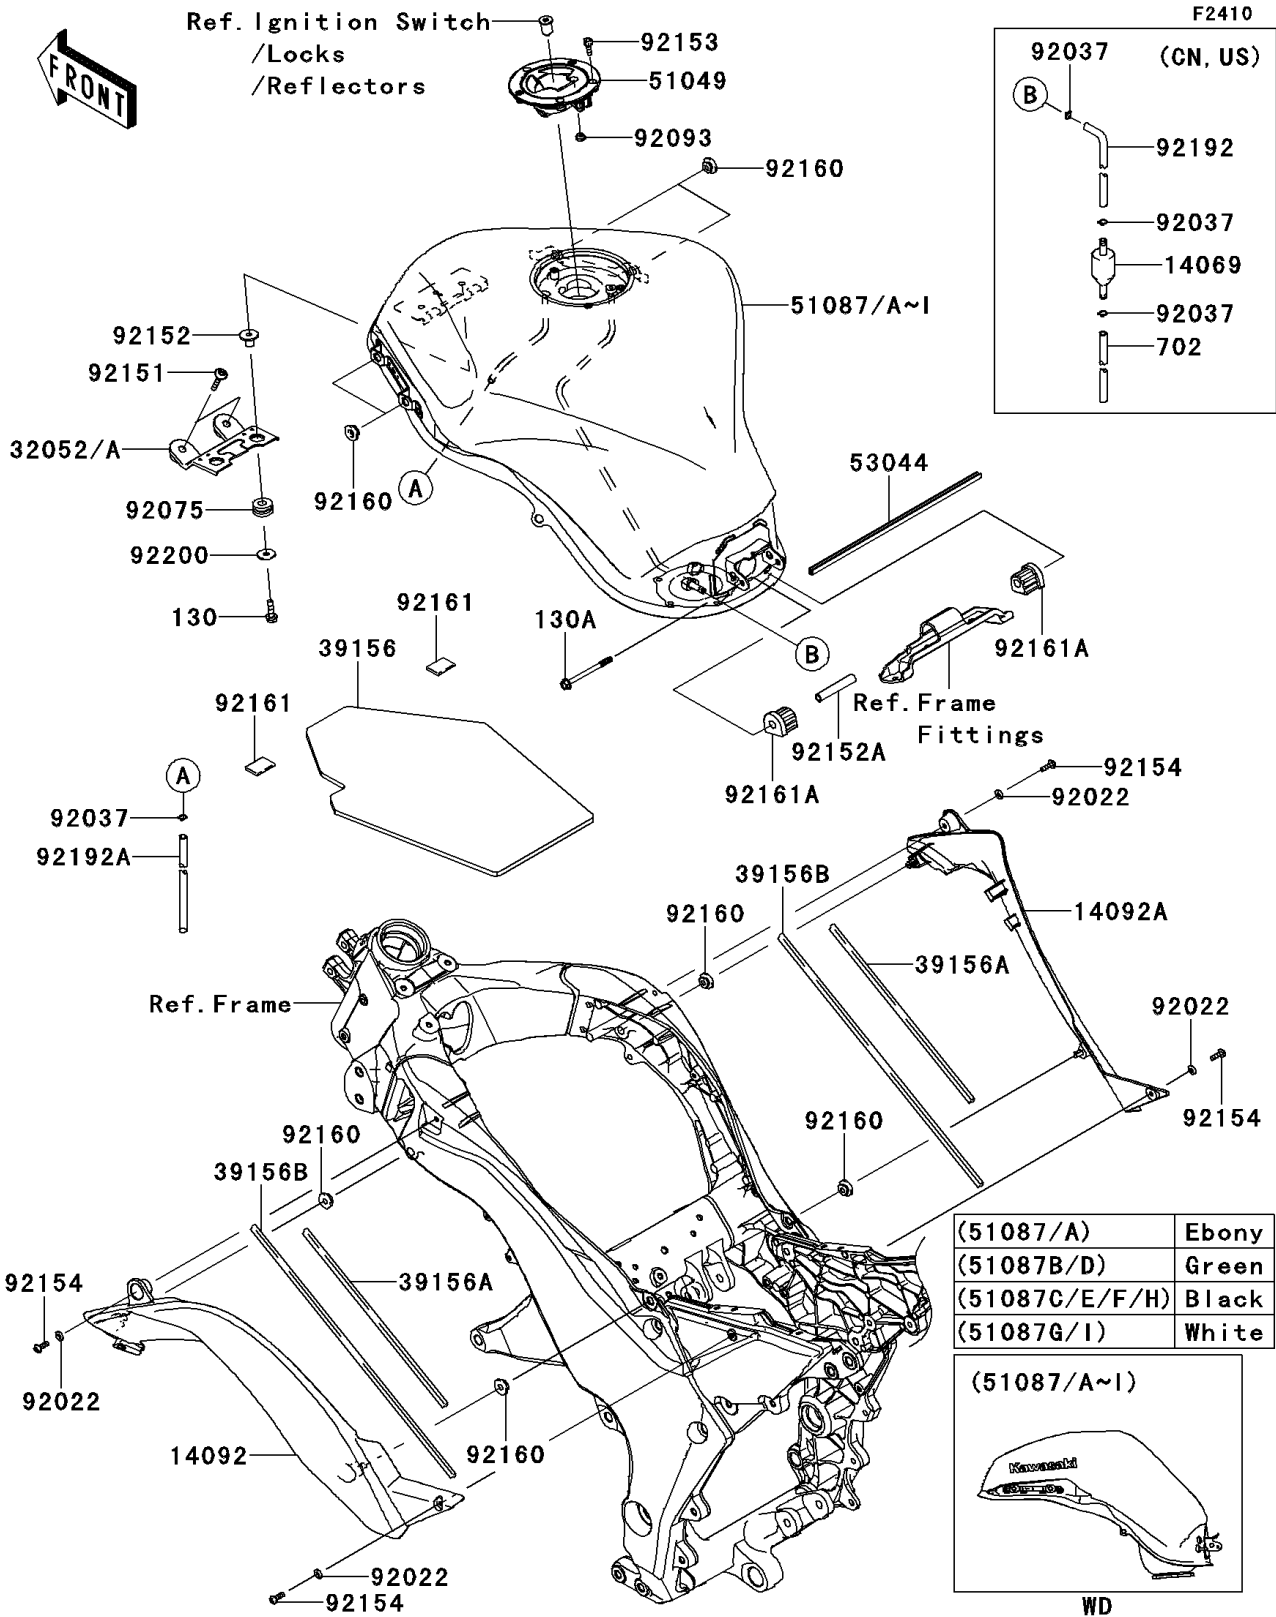

# 2011 NINJA® 1000 PARTS DIAGRAM

Fuel Tank

## 2011 NINJA® 1000 PARTS LIST

### Fuel Tank

ITEM NAME	PART NUMBER	QUANTITY
BREATHER,TANK (Ref # 14069)	14069-0008	1
COVER,KNEE GRIP,LH,F.BLACK (Ref # 14092)	14092-0161-6Z	1
COVER,KNEE GRIP,RH,F.BLACK (Ref # 14092A)	14092-0162-6Z	1
BRACKET-TANK,F.M.GRAY (Ref # 32052A)	32052-0146-26M	1
PAD,FUEL TANK (Ref # 39156)	39156-0658	1
PAD,8X280X5 (Ref # 39156A)	39156-0703	2
PAD,8X400X5 (Ref # 39156B)	39156-0704	2
CAP-TANK,FUEL (Ref # 51049)	51049-0039	1
TANK-COMP-FUEL,EBONY (Ref # 51087)	51087-5065-H8	1
TANK-COMP-FUEL,EBONY (Ref # 51087A)	51087-5122-H8	1
TRIM (Ref # 53044)	53044-1296	1
WASHER,NYLON,5.3X11.5X1.5 (Ref # 92022)	92022-1521	4
CLAMP,TUBE (Ref # 92037)	92037-010	1
CLAMP,TUBE (Ref # 92037)	92037-010	4
DAMPER (Ref # 92075)	92075-1690	2
SEAL,FUEL TANK CAP (Ref # 92093)	92093-1030	1
BOLT,SOCKET,6X30 (Ref # 92151)	92151-1605	2
COLLAR (Ref # 92152)	92152-0091	2
COLLAR,6.8X10X60 (Ref # 92152A)	92152-1182	1
BOLT,SOCKET,5X16 (Ref # 92153)	92153-1616	3
BOLT,SOCKET,5X16 (Ref # 92154)	92154-0026	4
DAMPER (Ref # 92160)	92160-1613	8
DAMPER,20X30X3 (Ref # 92161)	92161-0958	2
DAMPER,FUEL TANK,RR (Ref # 92161A)	92161-1330	2
TUBE,BREATHER (Ref # 92192)	92192-0798	1
TUBE,6X9X926(30) (Ref # 92192A)	92192-1024	1
WASHER,6.5X22X1.6 (Ref # 92200)	92200-1087	2
BOLT-FLANGED,6X22 (Ref # 130)	130BA0622	2
BOLT-FLANGED,6X70 (Ref # 130A)	130BB0670	1