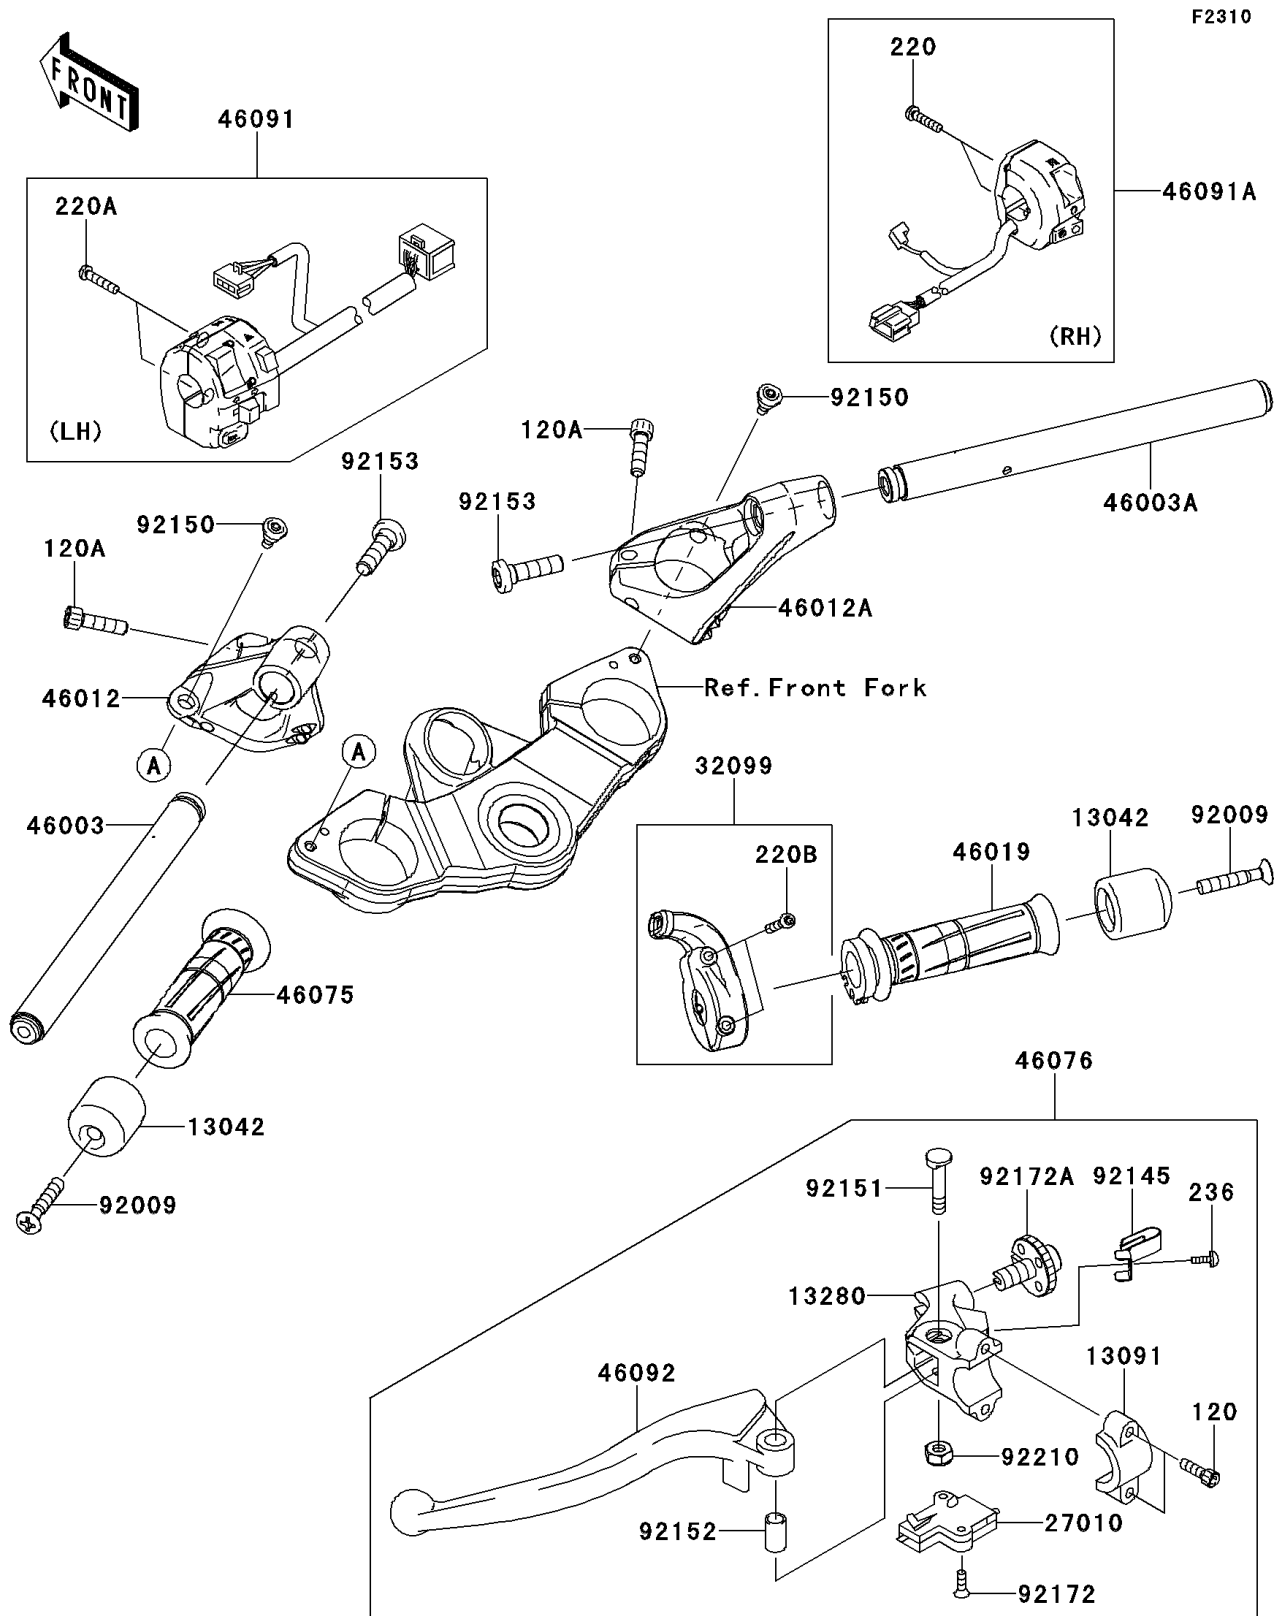

# 2011 NINJA® 1000 PARTS DIAGRAM

Handlebar

## 2011 NINJA® 1000 PARTS LIST

### Handlebar

ITEM NAME	PART NUMBER	QUANTITY
WEIGHT (Ref # 13042)	13042-0710	2
HOLDER,CLUTCH LEVER (Ref # 13091)	13091-1624	1
HOLDER,CLUTCH LEVER (Ref # 13280)	13280-1160	1
SWITCH,CLUTCH (Ref # 27010)	27010-0717	1
CASE,THROTTLE (Ref # 32099)	32099-0049	1
HANDLE,LH (Ref # 46003)	46003-0566	1
HANDLE,RH (Ref # 46003A)	46003-0567	1
HOLDER-HANDLE,LH,F.S.BLACK (Ref # 46012)	46012-0090-18R	1
HOLDER-HANDLE,RH,F.S.BLACK (Ref # 46012A)	46012-0091-18R	1
GRIP-ASSY,THROTTLE (Ref # 46019)	46019-0020	1
GRIP,LH (Ref # 46075)	46075-0068	1
LEVER-ASSY-GRIP,CLUTCH (Ref # 46076)	46076-0078	1
HOUSING-ASSY-CONTROL,LH (Ref # 46091)	46091-0119	1
HOUSING-ASSY-CONTROL,RH (Ref # 46091A)	46091-0185	1
LEVER-GRIP,CLUTCH (Ref # 46092)	46092-0006	1
SCREW,8X45 (Ref # 92009)	92009-1257	2
SPRING (Ref # 92145)	92145-1286	1
BOLT,6MM (Ref # 92150)	92150-1090	2
BOLT (Ref # 92151)	92151-1523	1
COLLAR (Ref # 92152)	92152-0103	1
BOLT,SOCKET,10X37 (Ref # 92153)	92153-1440	2
SCREW,3X16 (Ref # 92172)	92172-0183	2
SCREW,ADJUST NUT (Ref # 92172A)	92172-1060	1
NUT,LOCK,6MM (Ref # 92210)	92210-0006	1
BOLT-SOCKET,6X20 (Ref # 120)	120CA0620	2
BOLT-SOCKET,8X30 (Ref # 120A)	120CA0830	2
SCREW-PAN-CROS,5X22 (Ref # 220)	220AB0522	2
SCREW-PAN-CROS,5X25 (Ref # 220A)	220AB0525	2
SCREW-PAN-CROS,5X35 (Ref # 220B)	220AB0535	2

## 2011 NINJA® 1000 PARTS LIST

Handlebar

ITEM NAME	PART NUMBER	QUANTITY
SCREW-PAN-WSP-CROS,4X10 (Ref # 236)	236AB0410	1