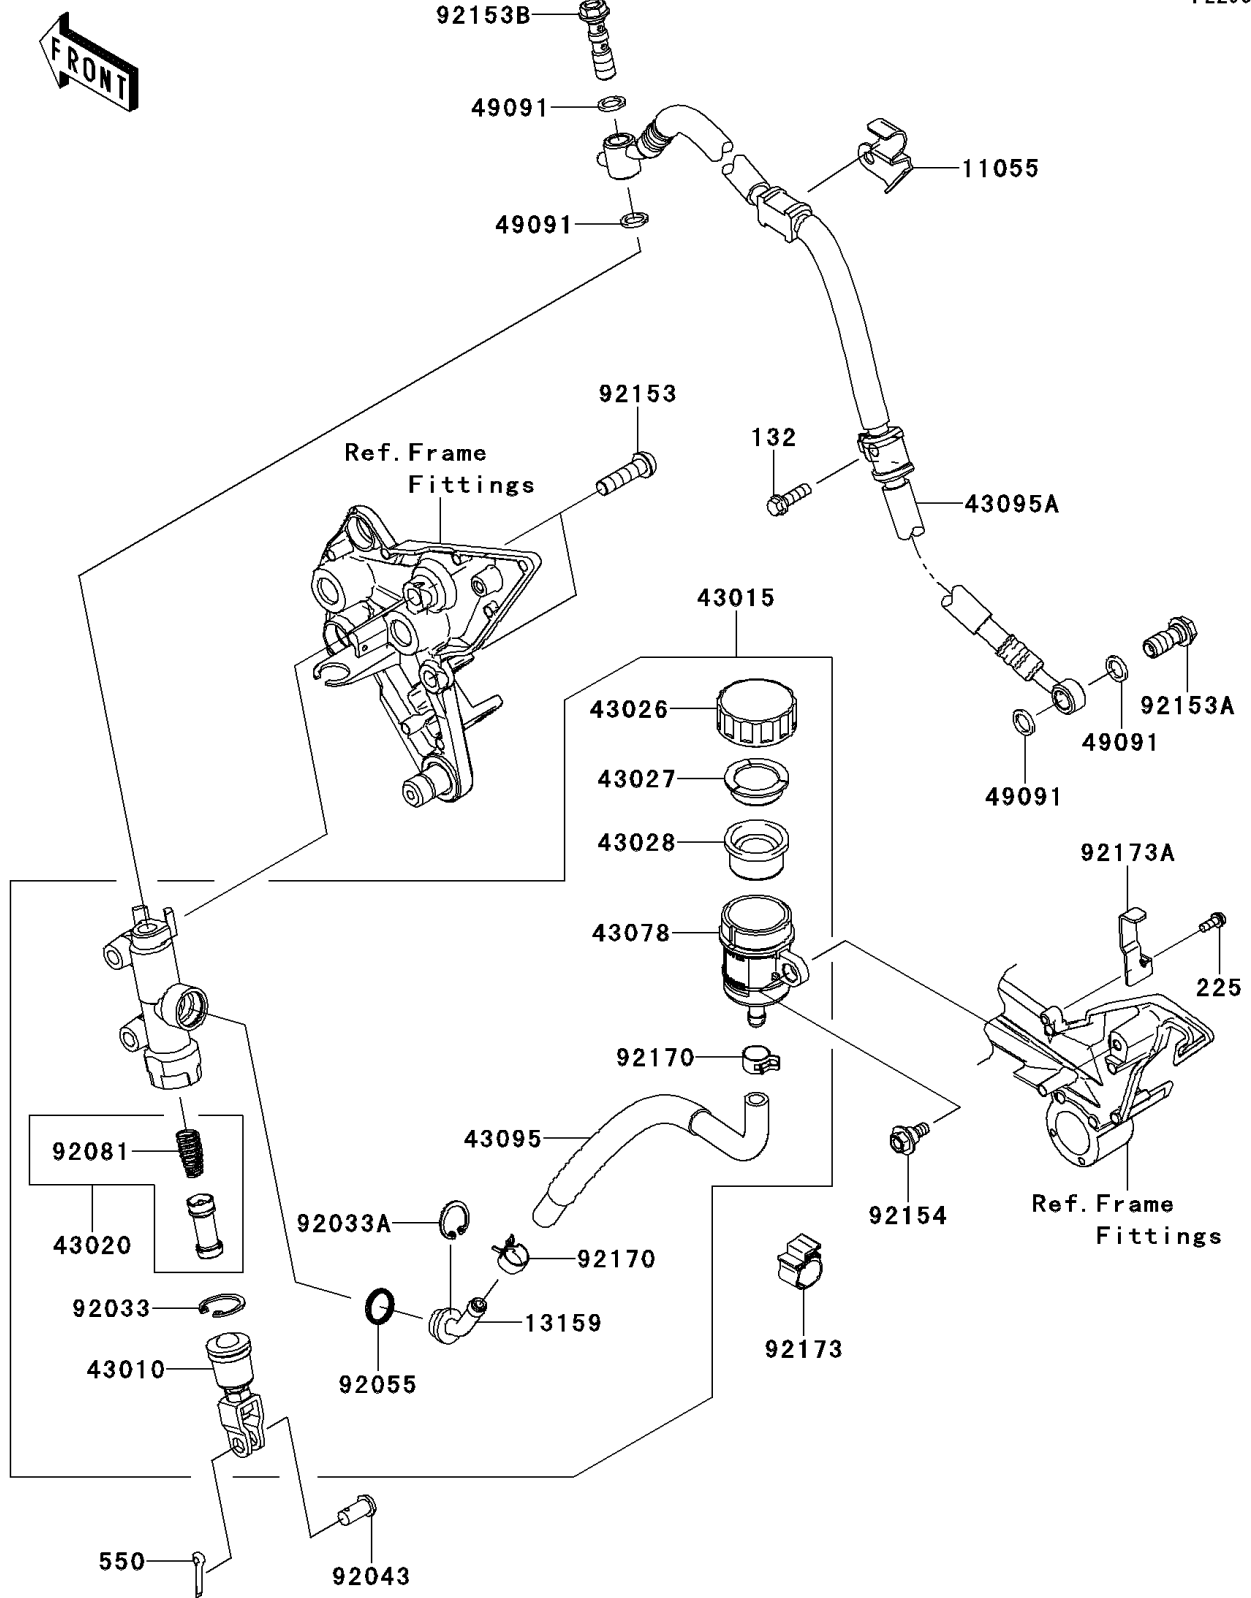

2011 NINJA® 1000 PARTS DIAGRAM

Rear Master Cylinder

F2293

2011 NINJA® 1000 PARTS LIST

Rear Master Cylinder

ITEM NAME	PART NUMBER	QUANTITY
BRACKET (Ref # 11055)	11055-1785	1
CONNECTOR (Ref # 13159)	13159-0008	1
ROD-ASSY-BRAKE (Ref # 43010)	43010-1062	1
CYLINDER-ASSY-MASTER,RR (Ref # 43015)	43015-0137	1
PISTON-COMP-BRAKE (Ref # 43020)	43020-1057	1
CAP-BRAKE (Ref # 43026)	43026-0009	1
PLATE-DIAPHRAGM (Ref # 43027)	43027-1053	1
DIAPHRAGM (Ref # 43028)	43028-1065	1
RESERVOIR (Ref # 43078)	43078-0060	1
HOSE-BRAKE,RR MASTER CYLINDER (Ref # 43095)	43095-0549	1
HOSE-BRAKE,RR (Ref # 43095A)	43095-0624	1
WASHER-SEAL,10.1X14.5X1.5 (Ref # 49091)	49091-0001	4
RING-SNAP,20.9X24.6X1.2 (Ref # 92033)	92033-0079	1
RING-SNAP,20.5MM (Ref # 92033A)	92033-1186	1
PIN,8X17 (Ref # 92043)	92043-0104	1
RING-O,MASTER CYLINDER (Ref # 92055)	92055-1251	1
SPRING,MASTER CYLINDER (Ref # 92081)	92081-1737	1
BOLT,SOCKET,8X30 (Ref # 92153)	92153-0393	2
BOLT,OIL,L=23 (Ref # 92153A)	92153-0627	1
BOLT,OIL,L=37 (Ref # 92153B)	92153-0628	1
BOLT,FLANGED,6X16 (Ref # 92154)	92154-0385	1
CLAMP,HOSE (Ref # 92170)	92170-1091	2
CLAMP,CLIP (Ref # 92173)	92173-0127	1
CLAMP (Ref # 92173A)	92173-0221	1
BOLT-FLANGED-SMALL,6X20 (Ref # 132)	132BA0620	1
SCREW-PAN-WSP-CROS,4X12 (Ref # 225)	225AB0412	1
PIN-COTTER,2.0X15 (Ref # 550)	550AA2015	1