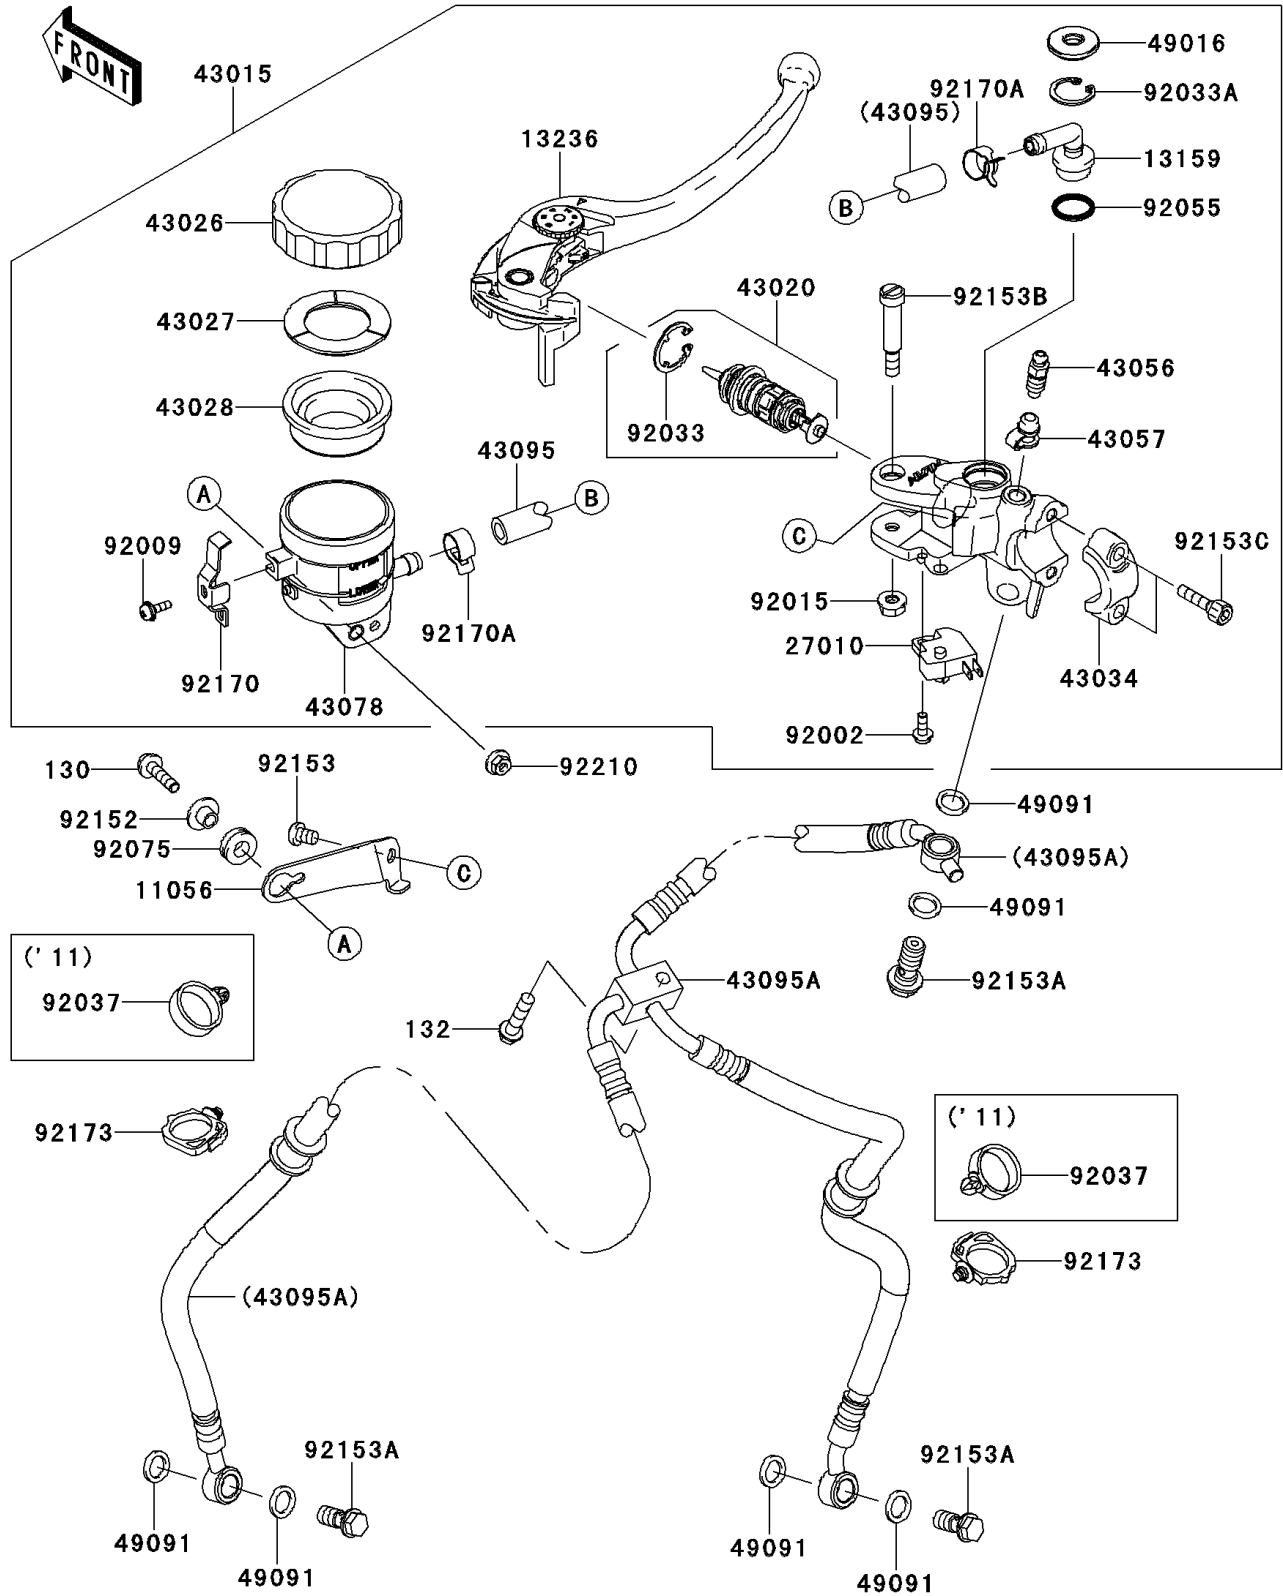

2011 NINJA® 1000 PARTS DIAGRAM

Front Master Cylinder

F2291

2011 NINJA® 1000 PARTS LIST

Front Master Cylinder

ITEM NAME	PART NUMBER	QUANTITY
BRACKET,RESERVOIR TANK (Ref # 11056)	11056-0263	1
CONNECTOR (Ref # 13159)	13159-1061	1
LEVER-COMP,FRONT BRAKE (Ref # 13236)	13236-0103	1
SWITCH,BRAKE (Ref # 27010)	27010-0025	1
CYLINDER-ASSY-MASTER,FR (Ref # 43015)	43015-0141	1
PISTON-COMP-BRAKE (Ref # 43020)	43020-0010	1
CAP-BRAKE (Ref # 43026)	43026-1051	1
PLATE-DIAPHRAGM (Ref # 43027)	43027-1051	1
DIAPHRAGM,MASTER CYLINDER (Ref # 43028)	43028-1057	1
HOLDER-BRAKE,MASTER CYLINDER (Ref # 43034)	43034-0056	1
BREATHER-BRAKE (Ref # 43056)	43056-1056	1
CAP-BREATHER (Ref # 43057)	43057-1001	1
RESERVOIR (Ref # 43078)	43078-1099	1
HOSE-BRAKE,FR MASTER CYLINDER (Ref # 43095)	43095-0366	1
HOSE-BRAKE,FR (Ref # 43095A)	43095-0649	1
COVER-SEAL (Ref # 49016)	49016-1147	1
WASHER-SEAL,10.1X14.5X1.5 (Ref # 49091)	49091-0001	6
BOLT,SCREW,4X12 (Ref # 92002)	92002-1323	1
SCREW (Ref # 92009)	92009-1570	1
NUT,FLANGED,6MM (Ref # 92015)	92015-1528	1
RING-SNAP (Ref # 92033)	92033-0034	1
RING-SNAP,20.5MM (Ref # 92033A)	92033-1186	1
CLAMP,HOSE (Ref # 92037)	92037-1827	2
RING-O,MASTER CYLINDER (Ref # 92055)	92055-1251	1
DAMPER (Ref # 92075)	92075-161	1
COLLAR (Ref # 92152)	92152-0017	1
BOLT,6X8 (Ref # 92153)	92153-0578	1
BOLT,OIL,L=23 (Ref # 92153A)	92153-0627	3
BOLT,LEVER (Ref # 92153B)	92153-0868	1

2011 NINJA® 1000 PARTS LIST

Front Master Cylinder

ITEM NAME	PART NUMBER	QUANTITY
BOLT,SOCKET,6X22 (Ref # 92153C)	92153-1518	2
CLAMP (Ref # 92170)	92170-1090	1
CLAMP,HOSE (Ref # 92170A)	92170-1091	2
NUT,FLANGED,5MM (Ref # 92210)	92210-0007	1
BOLT-FLANGED,5X20 (Ref # 130)	130BB0520	1
BOLT-FLANGED-SMALL,6X25 (Ref # 132)	132BB0625	1