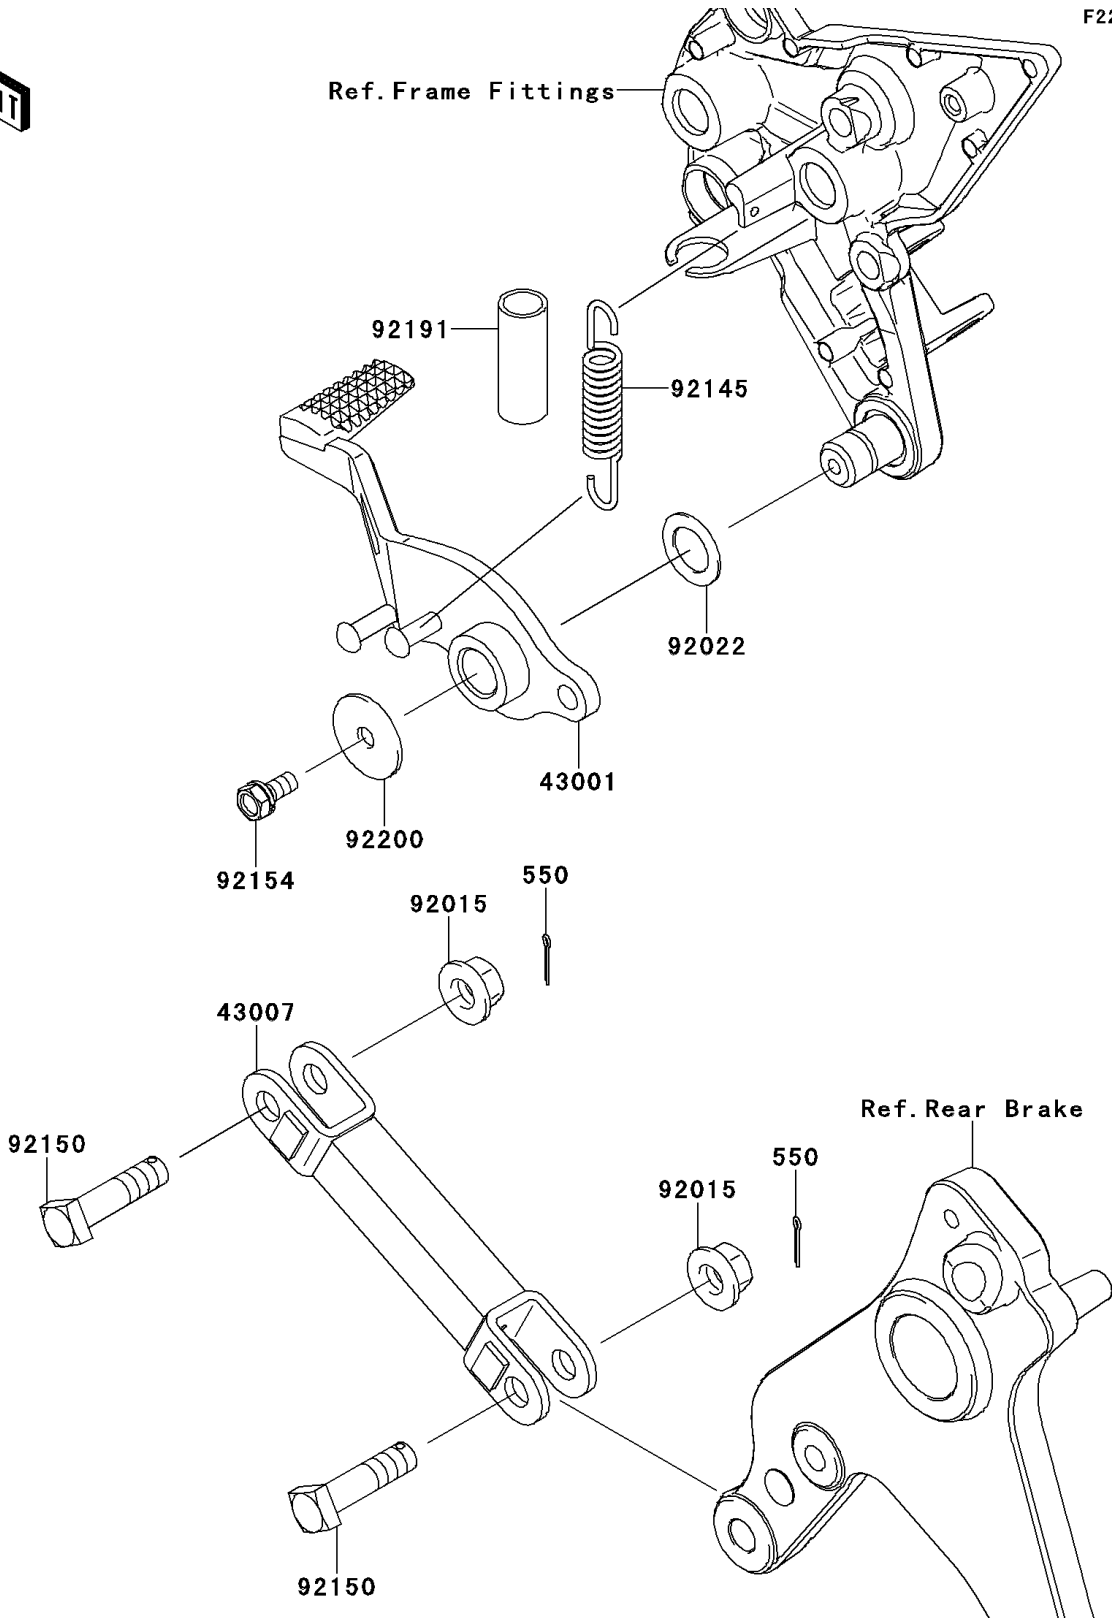

2011 NINJA® 1000 PARTS DIAGRAM

Brake Pedal/Torque Link

F2260

2011 NINJA® 1000 PARTS LIST

Brake Pedal/Torque Link

ITEM NAME	PART NUMBER	QUANTITY
LEVER-BRAKE (Ref # 43001)	43001-0121	1
ROD-TORQUE,F.S.BLACK (Ref # 43007)	43007-0016-18R	1
NUT,FLANGED,10MM (Ref # 92015)	92015-1415	2
WASHER,15.3X24X1 (Ref # 92022)	92022-326	1
SPRING,BRAKE LEVER (Ref # 92145)	92145-0764	1
BOLT,10X39.5 (Ref # 92150)	92150-1598	2
BOLT,UPSET-WS,6X14 (Ref # 92154)	92154-0293	1
TUBE,12X15X40 (Ref # 92191)	92191-1739	1
WASHER,7X28X1.6 (Ref # 92200)	92200-0279	1
PIN-COTTER,2.0X15 (Ref # 550)	550AA2015	2