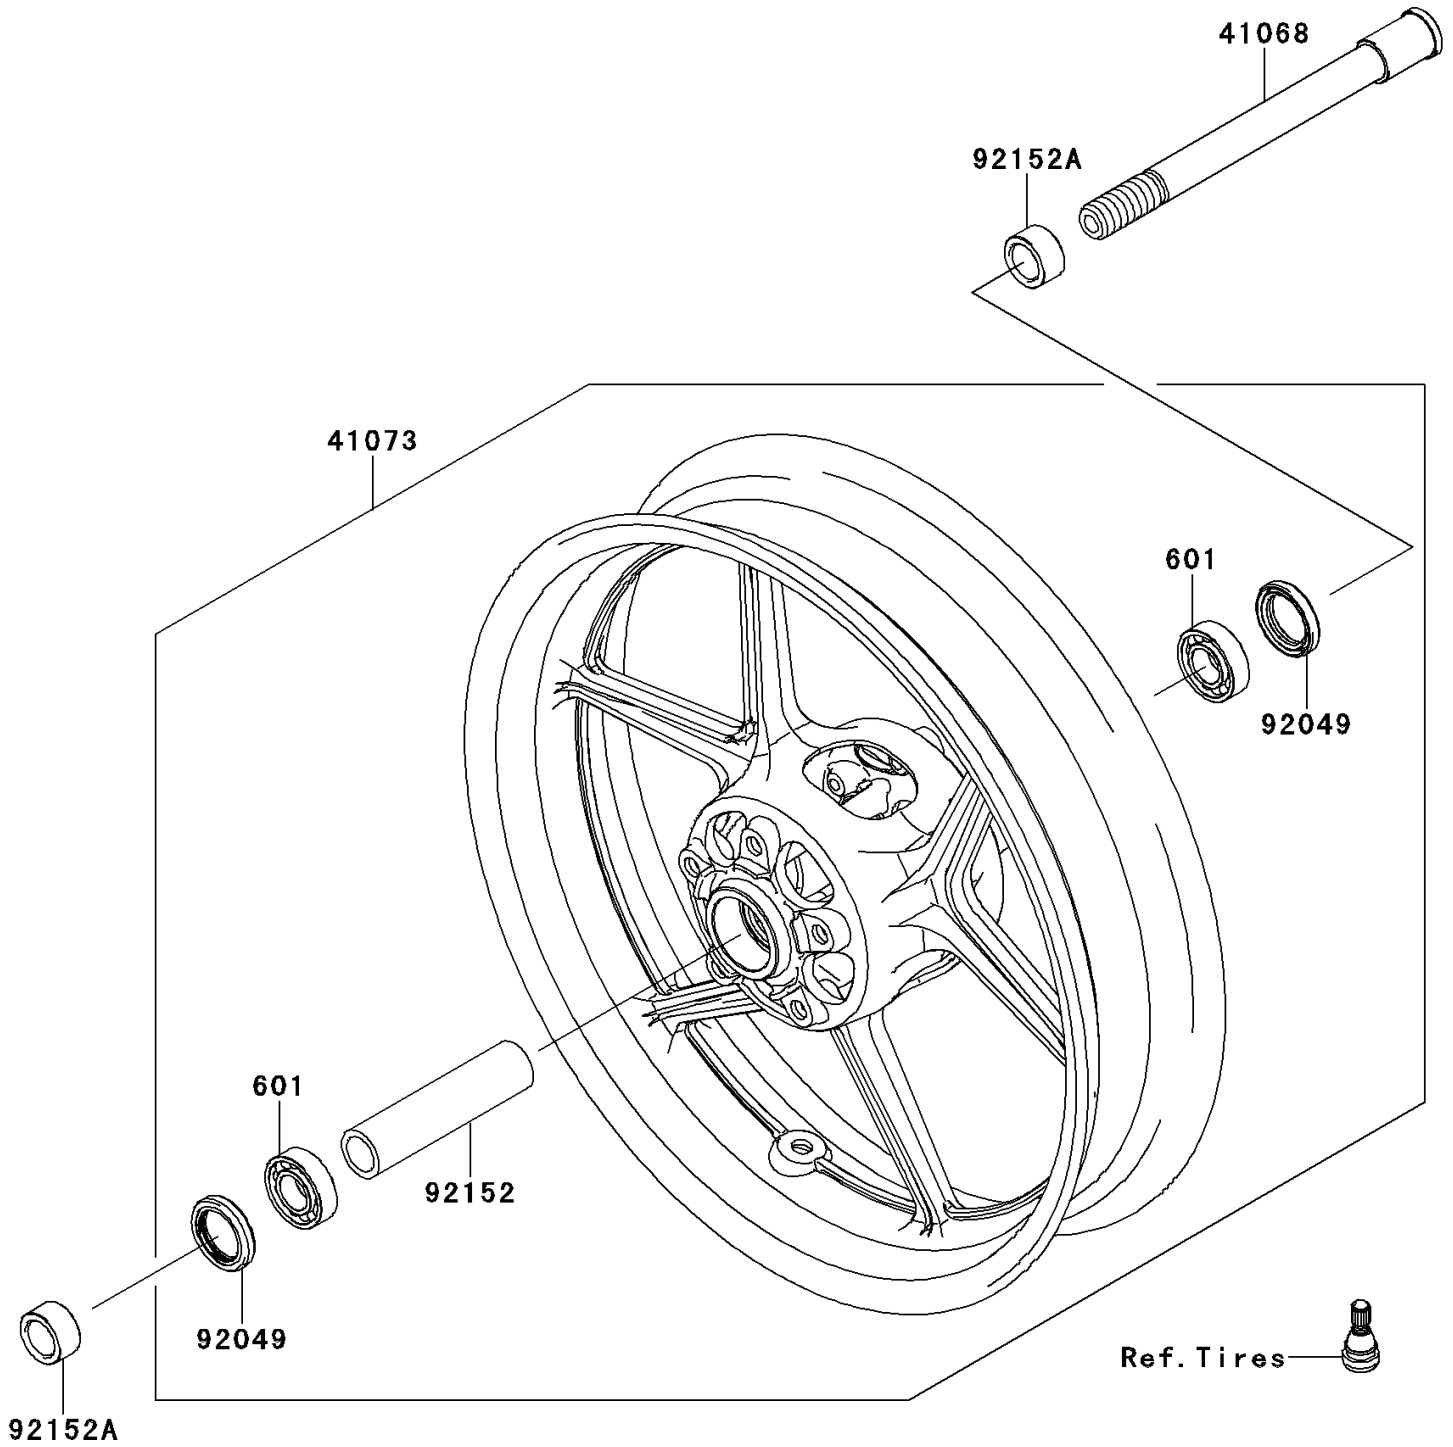

# 2011 NINJA® 1000 PARTS DIAGRAM

Front Wheel

F2230

## 2011 NINJA® 1000 PARTS LIST

### Front Wheel

ITEM NAME	PART NUMBER	QUANTITY
AXLE,FR (Ref # 41068)	41068-0038	1
WHEEL-ASSY,FR,G.BLACK (Ref # 41073)	41073-0126-18F	1
SEAL-OIL,BJN30427-C3 (Ref # 92049)	92049-1057	2
COLLAR,FR HUB,L=115 (Ref # 92152)	92152-0087	1
COLLAR,FR AXLE,L=15.5 (Ref # 92152A)	92152-0310	2
BEARING-BALL,#6004UUC3 (Ref # 601)	601B6004UU	2