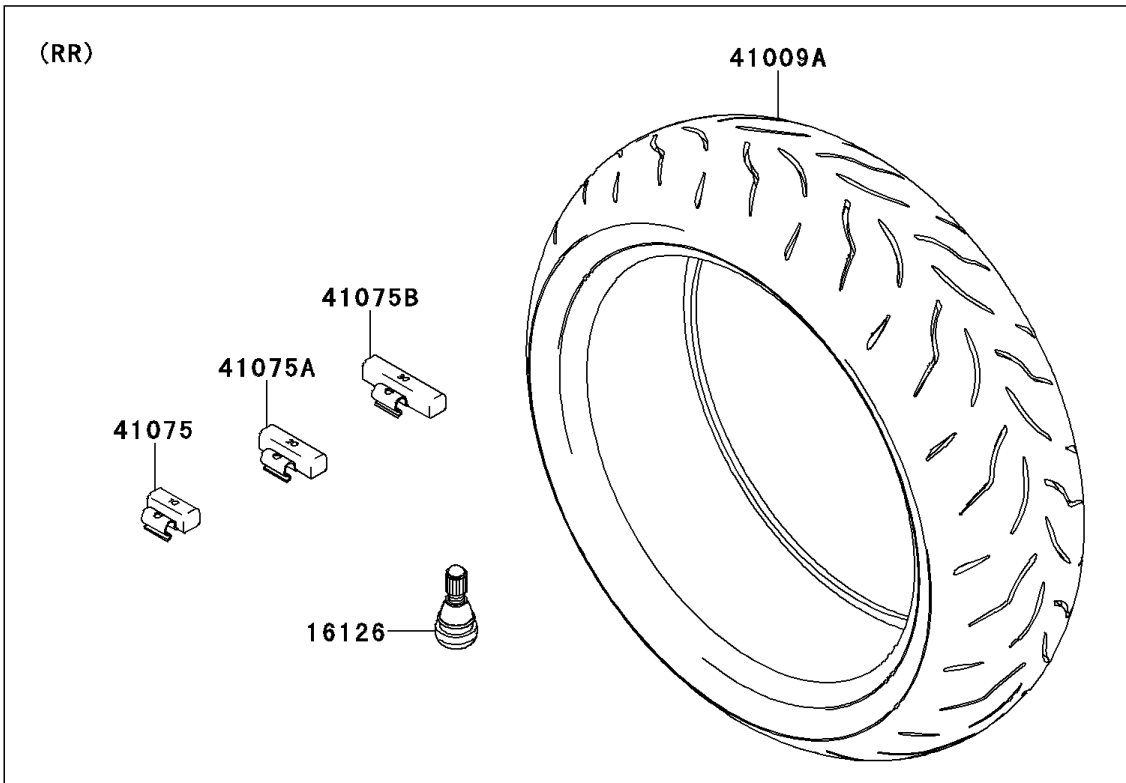

2011 NINJA® 1000 PARTS DIAGRAM

Tires

F2210

2011 NINJA® 1000 PARTS LIST

Tires

ITEM NAME	PART NUMBER	QUANTITY
VALVE,TIRE (Ref # 16126)	16126-1140	2
TIRE,FR,120/70ZR17(58W),BT016F (Ref # 41009)	41009-0274	1
TIRE,RR,190/50ZR17(73W),BT016R (Ref # 41009A)	41009-0275	1
BALANCER-WHEEL,10G,SILVER (Ref # 41075)	41075-0007	AR
BALANCER-WHEEL,20G,SILVER (Ref # 41075A)	41075-0008	AR
BALANCER-WHEEL,30G,SILVER (Ref # 41075B)	41075-0009	AR