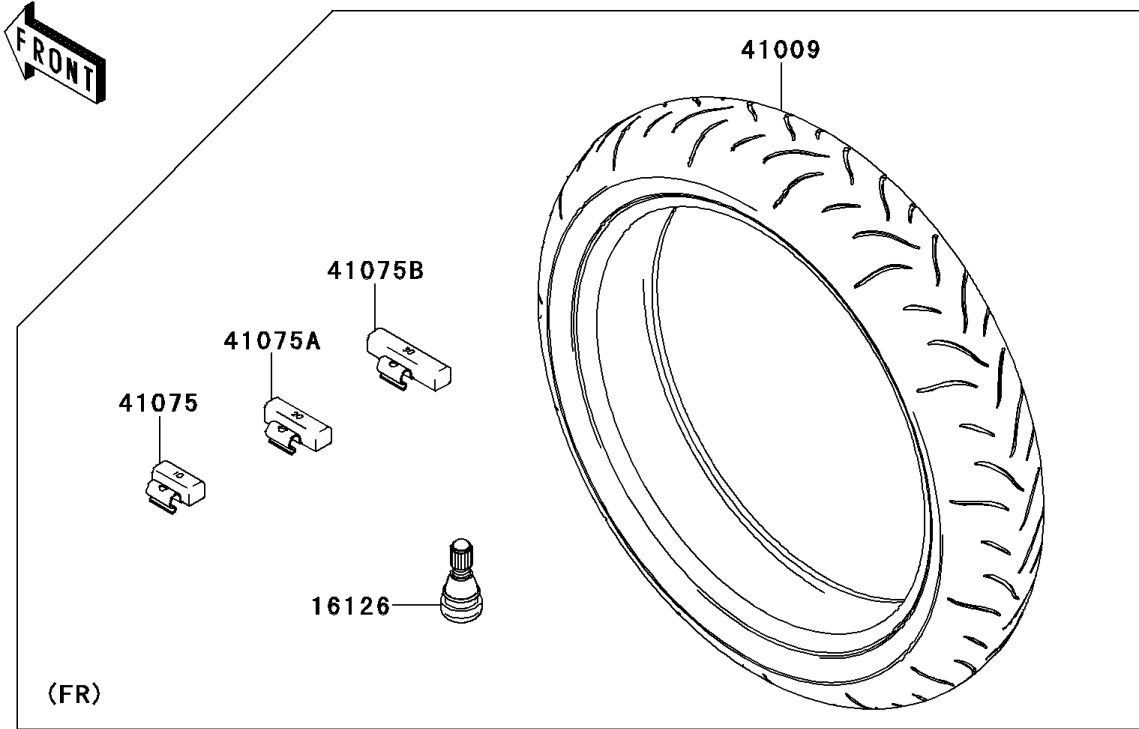

2011 NINJA® 1000 PARTS DIAGRAM

Tires

F2210

2011 NINJA® 1000 PARTS LIST

Tires

ITEM NAME	PART NUMBER	QUANTITY
VALVE,TIRE (Ref # 16126)	16126-1140	2
TIRE,FR,120/70ZR17(58W),BT016F (Ref # 41009)	41009-0274	1
TIRE,RR,190/50ZR17(73W),BT016R (Ref # 41009A)	41009-0275	1
BALANCER-WHEEL,10G,SILVER (Ref # 41075)	41075-0007	AR
BALANCER-WHEEL,20G,SILVER (Ref # 41075A)	41075-0008	AR
BALANCER-WHEEL,30G,SILVER (Ref # 41075B)	41075-0009	AR