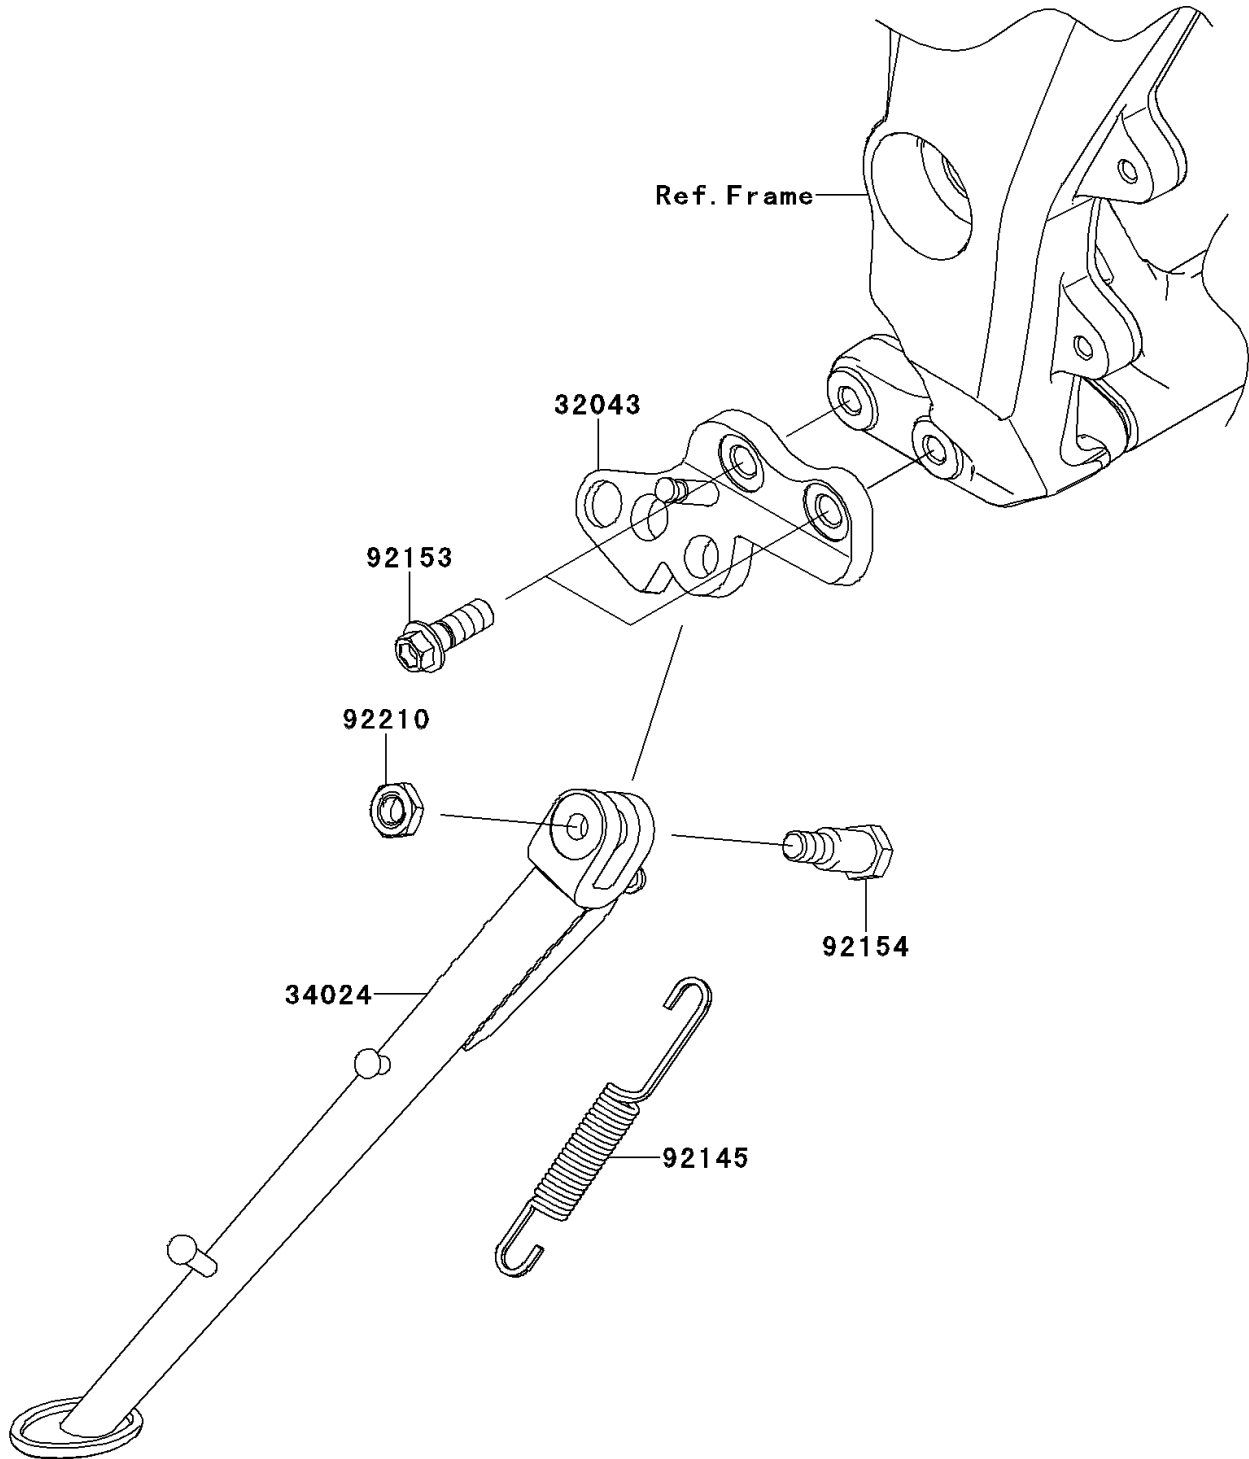

# 2011 NINJA® 1000 PARTS DIAGRAM

Stand(s)

F2190

## 2011 NINJA® 1000 PARTS LIST

Stand(s)

ITEM NAME	PART NUMBER	QUANTITY
BRACKET-STAND,F.S.BLACK (Ref # 32043)	32043-0552-18R	1
STAND-SIDE,F.S.BLACK (Ref # 34024)	34024-0102-18R	1
SPRING,SIDE STAND (Ref # 92145)	92145-0562	1
BOLT,FLANGED,10X28 (Ref # 92153)	92153-1417	2
BOLT,10X35.5 (Ref # 92154)	92154-0775	1
NUT,LOCK,10MM (Ref # 92210)	92210-0784	1