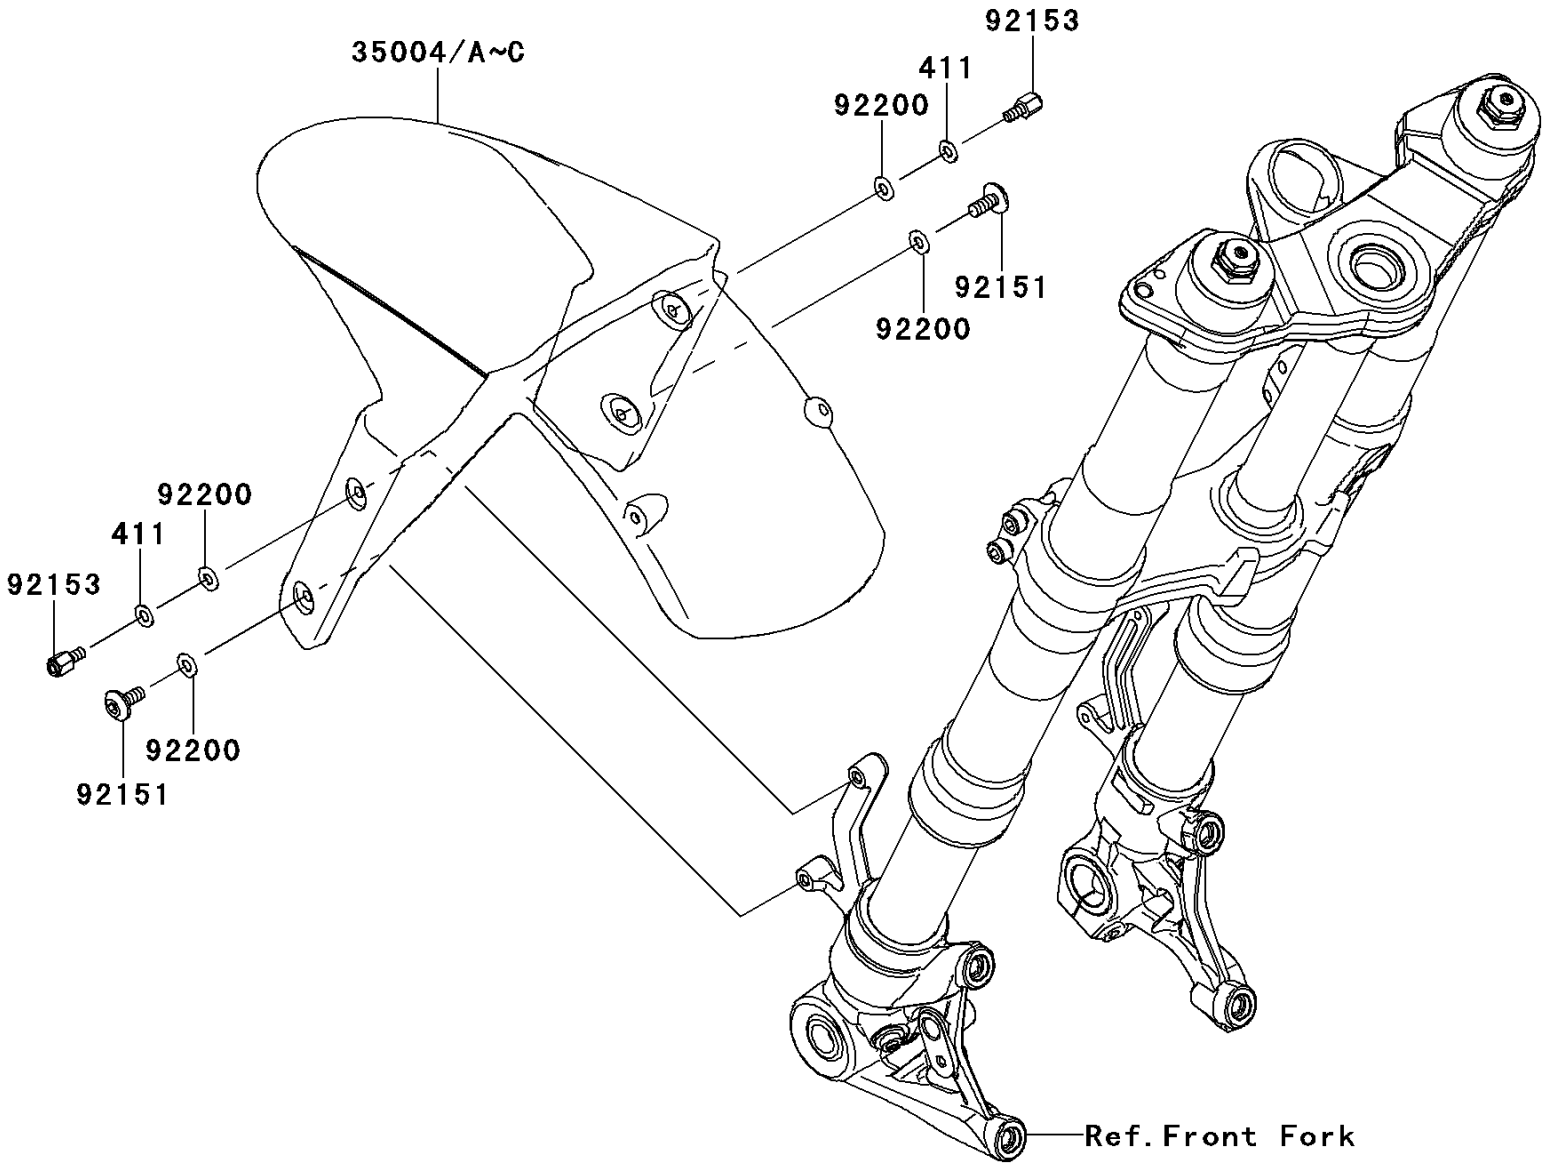

2011 NINJA® 1000 PARTS DIAGRAM

Front Fender(s)

F2171

2011 NINJA® 1000 PARTS LIST

Front Fender(s)

| ITEM NAME | PART NUMBER | QUANTITY |
|-------------------------------------|----------------|----------|
| FENDER-FRONT,EBONY (Ref # 35004) | 35004-0118-H8 | 1 |
| FENDER-FRONT,C.F.RED (Ref # 35004C) | 35004-0118-816 | 1 |
| BOLT,SOCKET,6X14 (Ref # 92151) | 92151-1654 | 2 |
| BOLT,6MM (Ref # 92153) | 92153-0335 | 2 |
| WASHER,6.5X14X1 (Ref # 92200) | 92200-1388 | 4 |
| WASHER-PLAIN,6.5X13X1 (Ref # 411) | 411AB0600 | 2 |