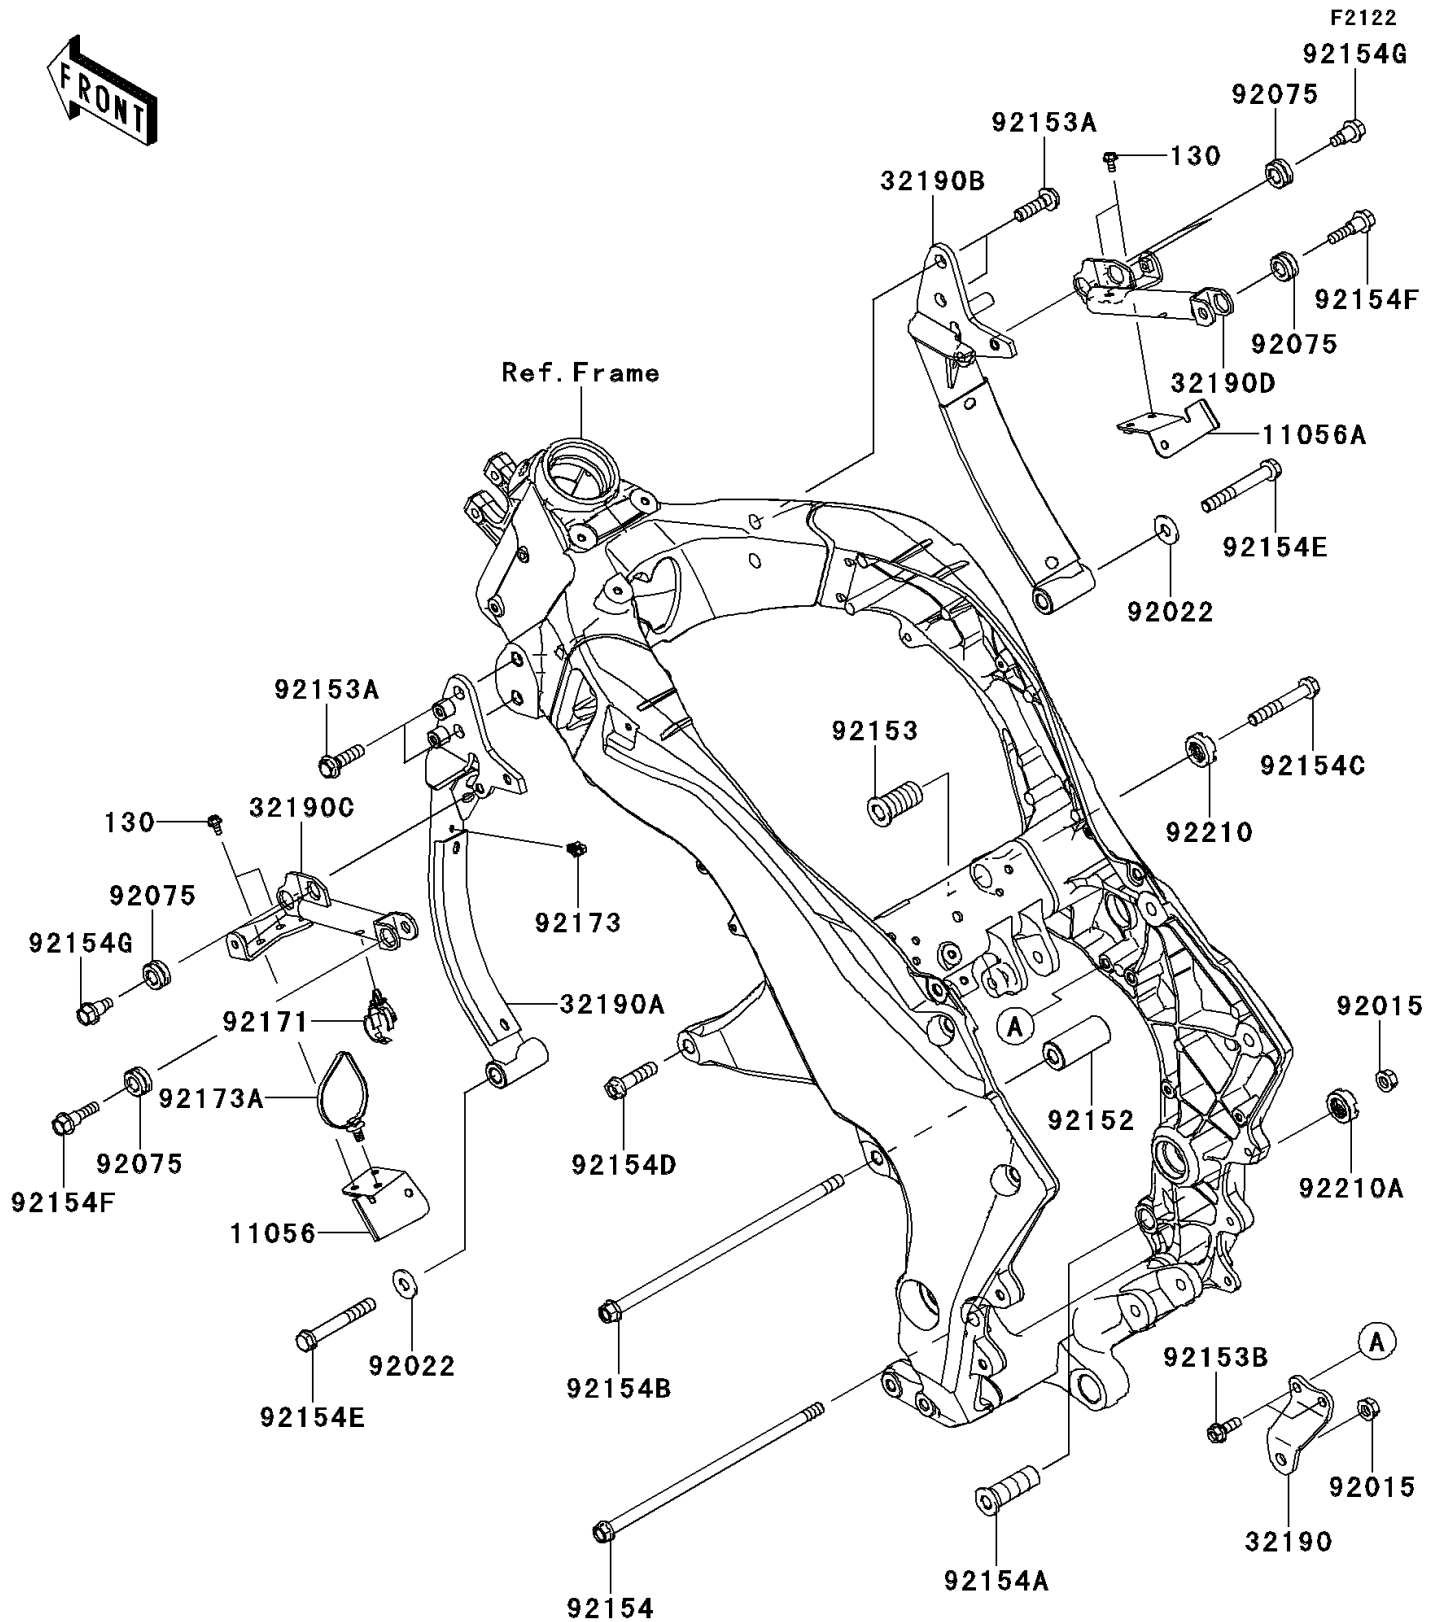

2011 NINJA® 1000 PARTS DIAGRAM

Engine Mount

2011 NINJA® 1000 PARTS LIST

Engine Mount

ITEM NAME	PART NUMBER	QUANTITY
BRACKET,HEAT SHIELD,LH (Ref # 11056)	11056-0550	1
BRACKET,HEAT SHIELD,RH (Ref # 11056A)	11056-0551	1
BRACKET-ENGINE,CR CASE UPP,BLK (Ref # 32190)	32190-0458-18R	1
BRACKET-ENGINE,LH,F.S.BLACK (Ref # 32190A)	32190-0580-18R	1
BRACKET-ENGINE,RH,F.S.BLACK (Ref # 32190B)	32190-0581-18R	1
BRACKET-ENGINE,LH (Ref # 32190C)	32190-0582	1
BRACKET-ENGINE,RH (Ref # 32190D)	32190-0583	1
NUT,FLANGED,10MM (Ref # 92015)	92015-1180	2
WASHER,10.5X26X2.3,BLACK (Ref # 92022)	92022-1396	2
DAMPER (Ref # 92075)	92075-1898	6
COLLAR,11X26X56.5 (Ref # 92152)	92152-0853	1
BOLT,SOCKET,20X43 (Ref # 92153)	92153-0488	1
BOLT,FLANGED,10X35 (Ref # 92153A)	92153-0802	4
BOLT,FLANGED,8X20 (Ref # 92153B)	92153-1554	2
BOLT,FLANGED,10X255 (Ref # 92154)	92154-0266	1
BOLT,ENGINE MOUNT,18X53.5 (Ref # 92154A)	92154-0267	1
BOLT,FLANGED,10X270 (Ref # 92154B)	92154-0268	1
BOLT,FLANGED,10X65 (Ref # 92154C)	92154-0312	1
BOLT,FLANGED,10X40 (Ref # 92154D)	92154-0313	1
BOLT,FLANGED,10X75 (Ref # 92154E)	92154-0449	2
BOLT,FLANGED,8X25 (Ref # 92154F)	92154-0742	2
BOLT,FLANGED,8X20 (Ref # 92154G)	92154-0749	4
CLAMP,DIA=20 (Ref # 92171)	92171-0069	1
CLAMP (Ref # 92173)	92173-0215	1
CLAMP (Ref # 92173A)	92173-0742	1
NUT,20MM (Ref # 92210)	92210-0591	1
NUT,18MM (Ref # 92210A)	92210-1203	1
BOLT-FLANGED,5X10 (Ref # 130)	130BB0510	4