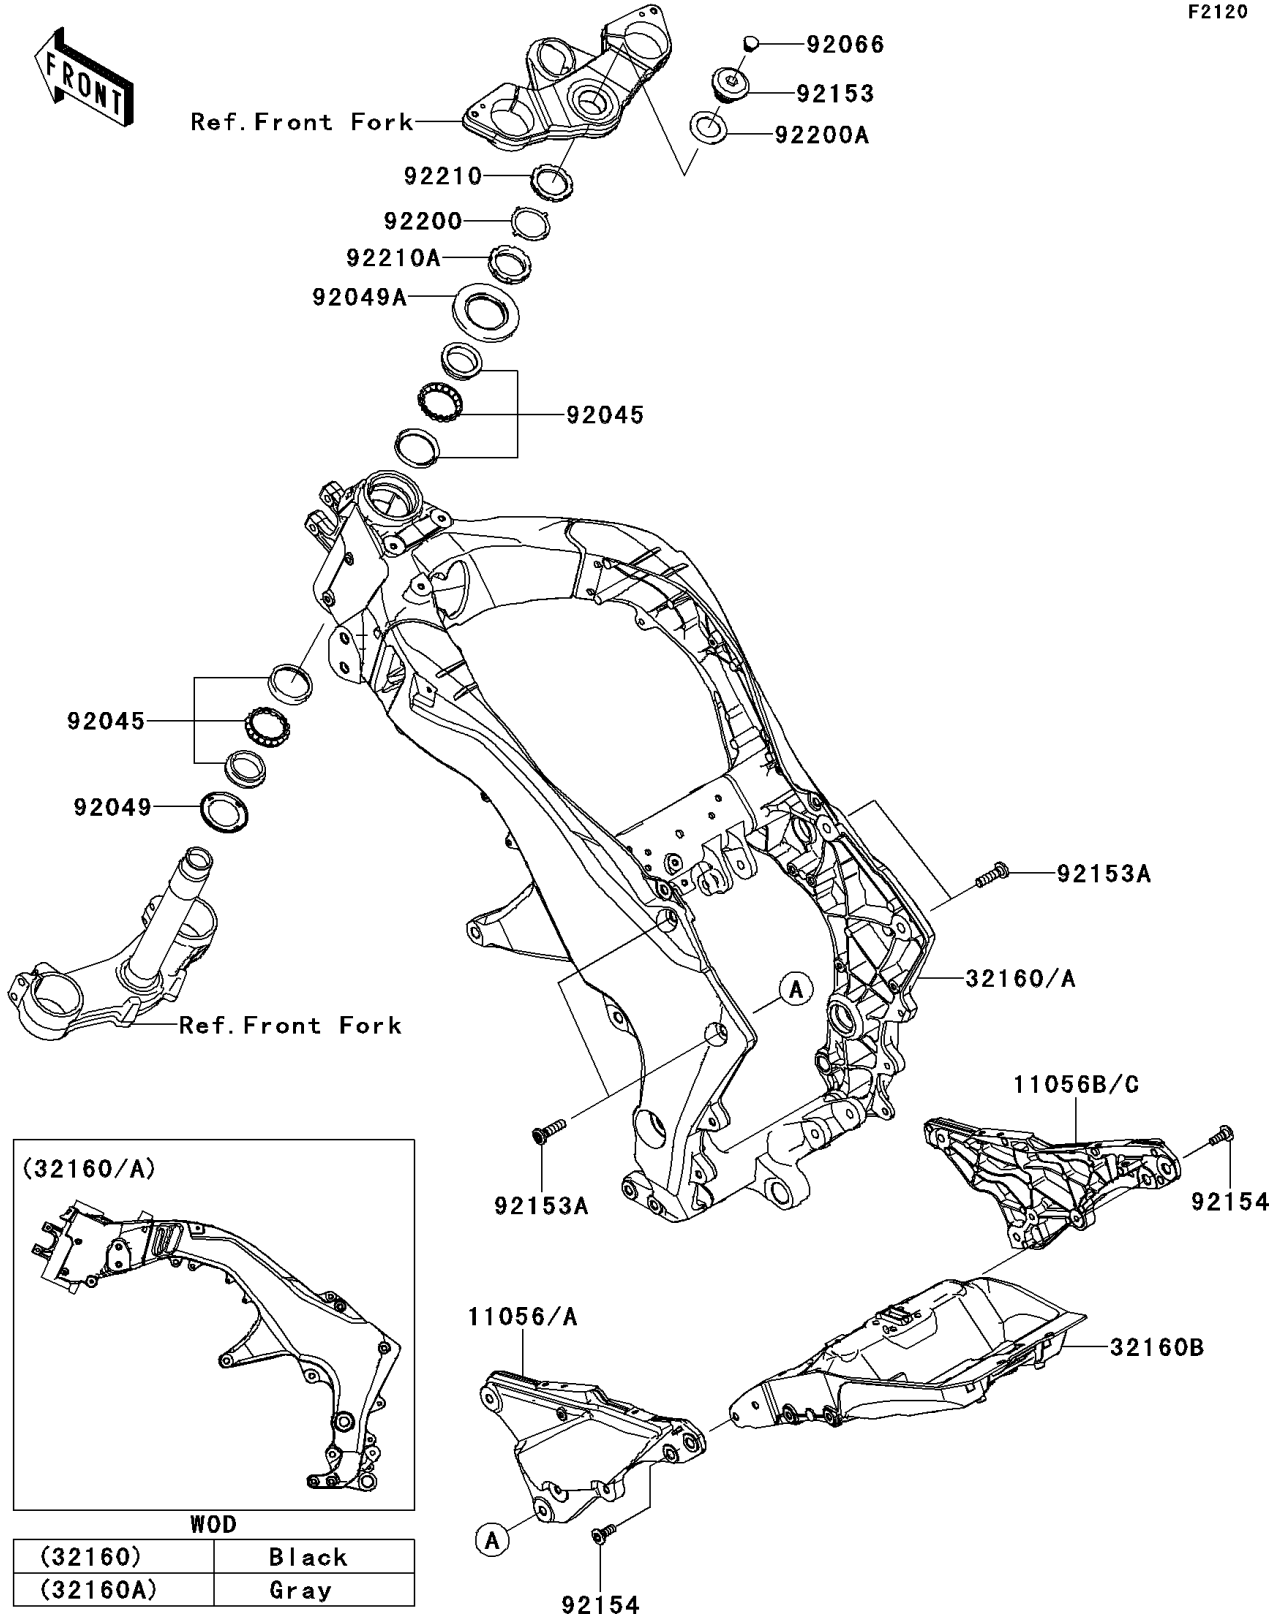

# 2011 NINJA® 1000 PARTS DIAGRAM

Frame

F2120

(32160/A)	
WOD	
(32160)	Black
(32160A)	Gray

## 2011 NINJA® 1000 PARTS LIST

### Frame

ITEM NAME	PART NUMBER	QUANTITY
BRACKET,RR,LH,F.M.GRAY (Ref # 11056A)	11056-0572-26M	1
BRACKET,RR,RH,F.M.GRAY (Ref # 11056C)	11056-0573-26M	1
FRAME-COMP,MAIN,F.M.GRAY (Ref # 32160A)	32160-0538-26M	1
FRAME-COMP,RR (Ref # 32160B)	32160-0635	1
BEARING-BALL,SF07A17PX1V1 (Ref # 92045)	92045-1384	2
SEAL-OIL,DS35X55X4 (Ref # 92049)	92049-0022	1
SEAL-OIL,XXMH 43 75 6.4J (Ref # 92049A)	92049-1382	1
PLUG (Ref # 92066)	92066-0071	1
BOLT,26MM (Ref # 92153)	92153-0474	1
BOLT,SOCKET,10X35 (Ref # 92153A)	92153-1442	4
BOLT,SOCKET,8X23 (Ref # 92154)	92154-0379	4
WASHER (Ref # 92200)	92200-0036	1
WASHER,27X42X2.3 (Ref # 92200A)	92200-0081	1
NUT,STEERING STEM 35MM (Ref # 92210)	92210-0062	1
NUT,STEERING STEM,35MM (Ref # 92210A)	92210-0077	1