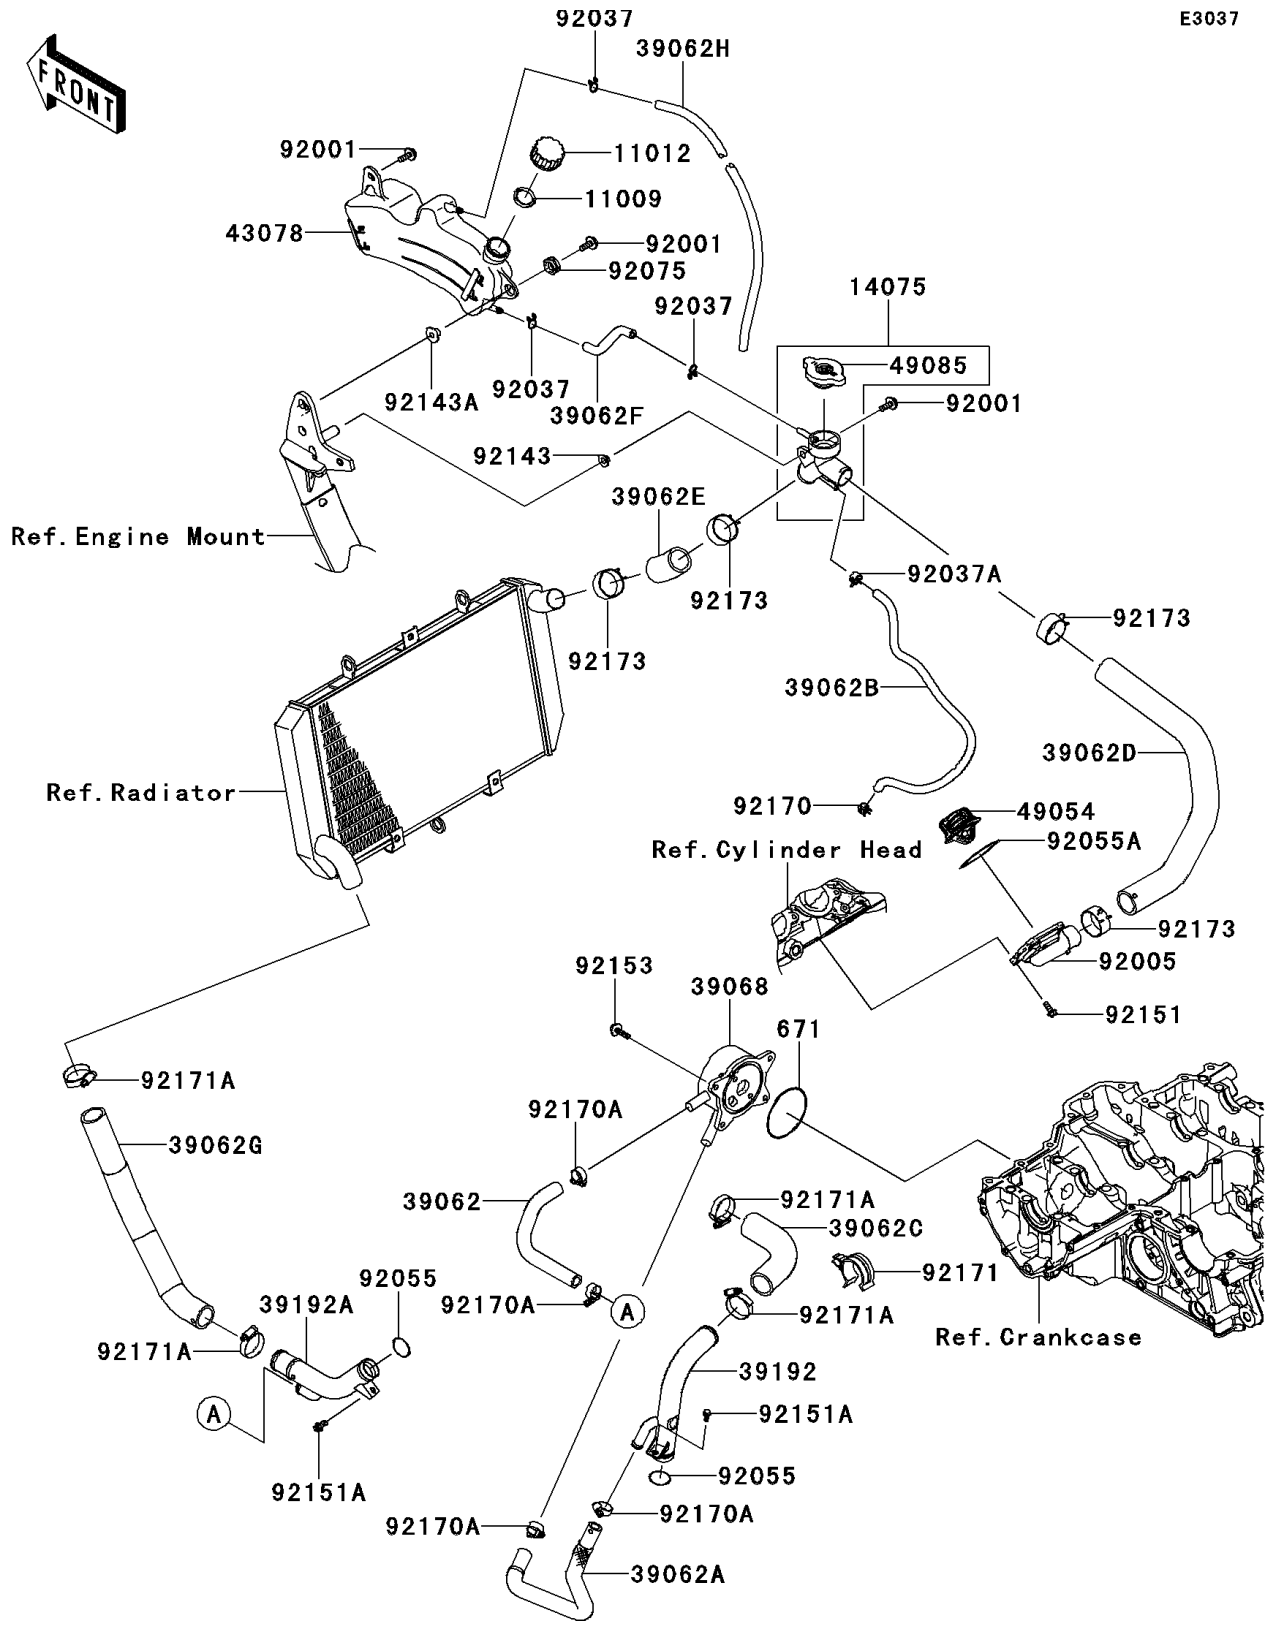

# 2011 NINJA® 1000 PARTS DIAGRAM

Water Pipe

E3037

## 2011 NINJA® 1000 PARTS LIST

### Water Pipe

ITEM NAME	PART NUMBER	QUANTITY
GASKET,RESERVOIR TANK CAP (Ref # 11009)	11009-1145	1
CAP (Ref # 11012)	11012-1084	1
CAP-ASSY (Ref # 14075)	14075-0011	1
HOSE-COOLING,PIPE-OIL COOLER (Ref # 39062)	39062-0308	1
HOSE-COOLING,PIPE-OIL COOLER (Ref # 39062A)	39062-0309	1
HOSE-COOLING,AIR BLEED (Ref # 39062B)	39062-0310	1
HOSE-COOLING,PIPE-CYLINDER (Ref # 39062C)	39062-0312	1
HOSE-COOLING,CAP-THERMO (Ref # 39062D)	39062-0313	1
HOSE-COOLING,CAP-RAD. (Ref # 39062E)	39062-0314	1
HOSE-COOLING,RETURN (Ref # 39062F)	39062-0342	1
HOSE-COOLING,RAD.-PIPE (Ref # 39062G)	39062-0344	1
HOSE-COOLING,5.5X10.5X950 (Ref # 39062H)	39062-1069	1
COOLER-ASSY-OIL (Ref # 39068)	39068-0010	1
PIPE-WATER (Ref # 39192)	39192-0116	1
PIPE-WATER (Ref # 39192A)	39192-0136	1
RESERVOIR (Ref # 43078)	43078-0069	1
THERMOSTAT (Ref # 49054)	49054-0004	1
CAP-ASSY-PRESSURE (Ref # 49085)	49085-1066	1
BOLT,6X18 (Ref # 92001)	92001-1342	3
FITTING,THERMO CAP (Ref # 92005)	92005-0076	1
CLAMP,TUBE (Ref # 92037)	92037-147	3
CLAMP,TUBE (Ref # 92037A)	92037-1505	1
RING-O,20.8X2.4 (Ref # 92055)	92055-0114	2
RING-O,THERMOSTAT CAP (Ref # 92055A)	92055-1699	1
DAMPER (Ref # 92075)	92075-1634	1
COLLAR (Ref # 92143)	92143-1057	1
COLLAR (Ref # 92143A)	92143-1962	1
BOLT,5X14 (Ref # 92151)	92151-1764	4
BOLT,6X12 (Ref # 92151A)	92151-1997	2

### Water Pipe

ITEM NAME	PART NUMBER	QUANTITY
BOLT,6X22 (Ref # 92153)	92153-0725	4
CLAMP (Ref # 92170)	92170-1493	1
CLAMP (Ref # 92170A)	92170-3729	4
CLAMP (Ref # 92171)	92171-0130	1
CLAMP (Ref # 92171A)	92171-0179	4
CLAMP (Ref # 92173)	92173-0072	4
O RING,65MM (Ref # 671)	671B2565	1