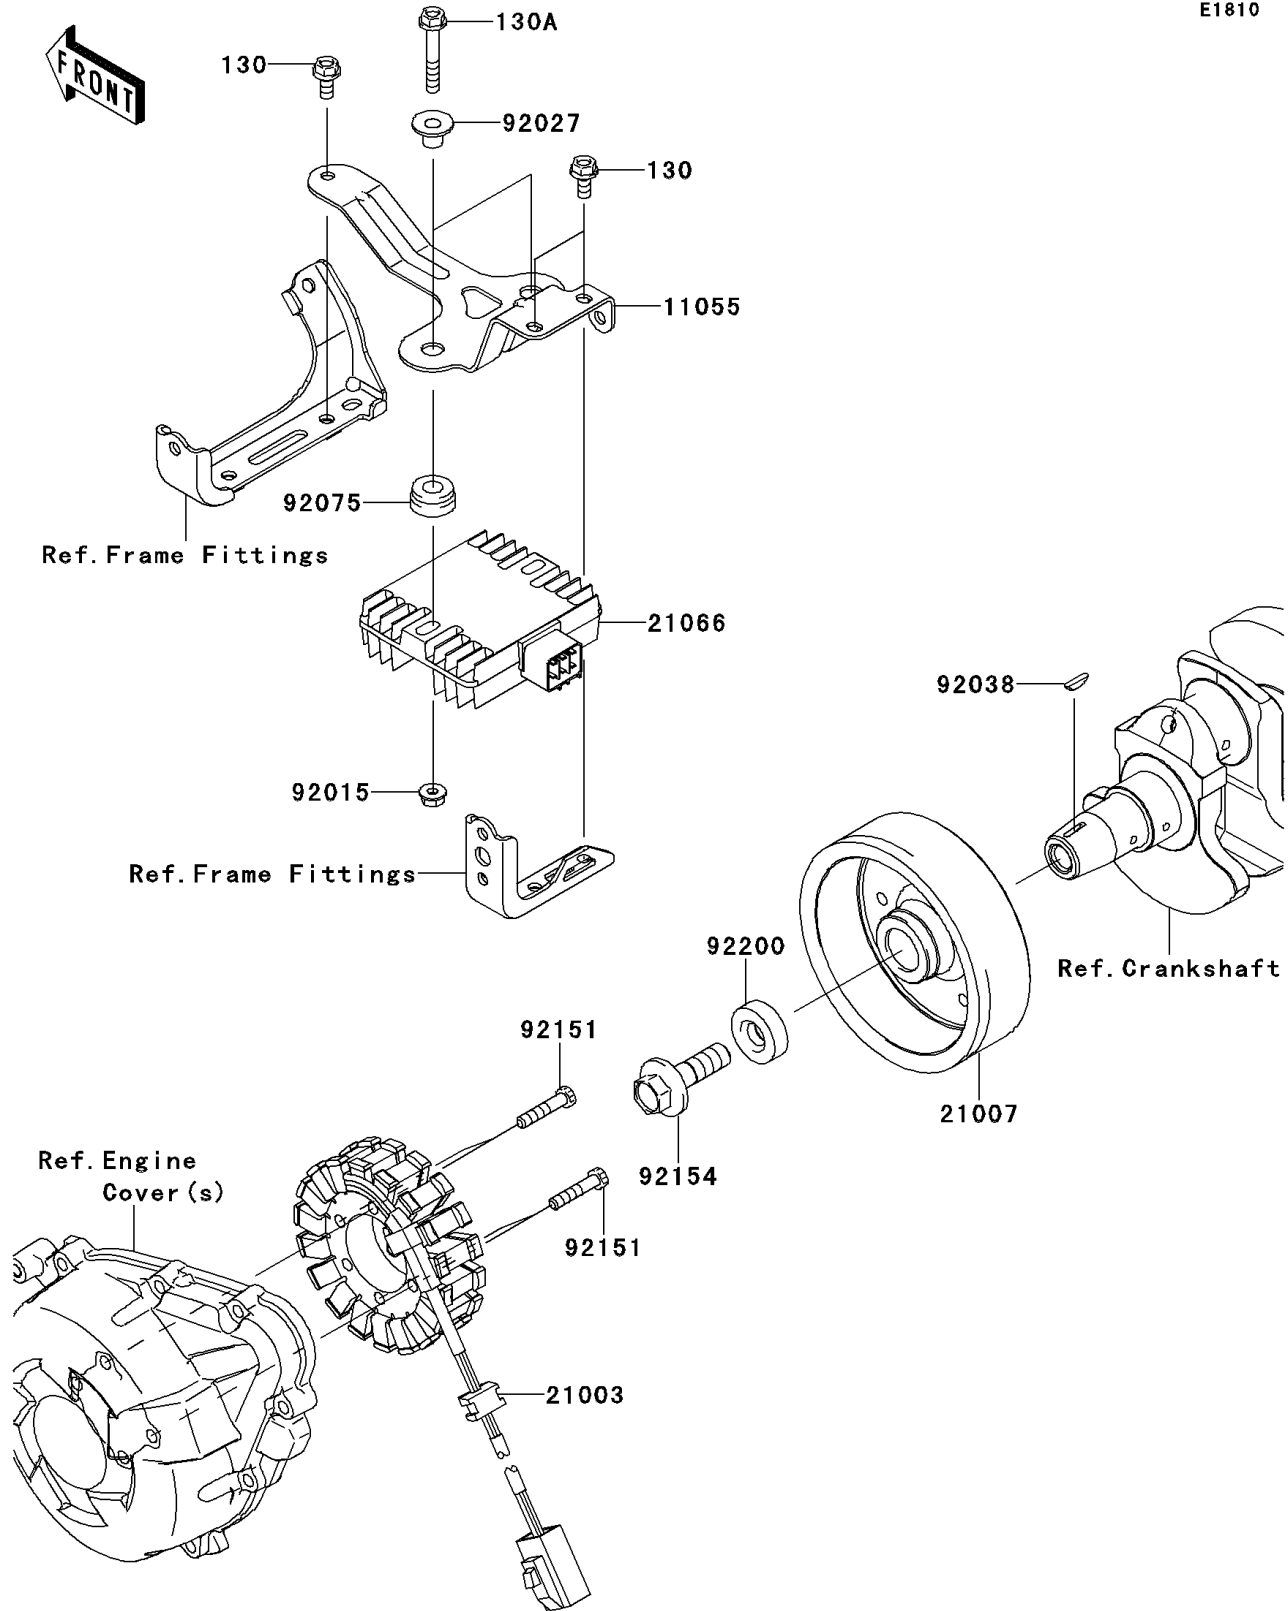

2011 NINJA® 1000 PARTS DIAGRAM

Generator

E1810

2011 NINJA® 1000 PARTS LIST

Generator

| ITEM NAME | PART NUMBER | QUANTITY |
|---|-------------|----------|
| BRACKET,REGULATOR (Ref # 11055) | 11055-1788 | 1 |
| STATOR (Ref # 21003) | 21003-0096 | 1 |
| ROTOR (Ref # 21007) | 21007-0135 | 1 |
| REGULATOR-VOLTAGE (Ref # 21066) | 21066-0705 | 1 |
| NUT,FLANGED,6MM,BLACK (Ref # 92015) | 92015-1233 | 2 |
| COLLAR,FLANGED,L=12.1,BLACK (Ref # 92027) | 92027-1651 | 2 |
| KEY (Ref # 92038) | 92038-1060 | 1 |
| DAMPER (Ref # 92075) | 92075-277 | 2 |
| BOLT,6X30 (Ref # 92151) | 92151-1626 | 4 |
| BOLT,FLANGED,12X40 (Ref # 92154) | 92154-0347 | 1 |
| WASHER,12X34X9 (Ref # 92200) | 92200-0369 | 1 |
| BOLT-FLANGED,6X14 (Ref # 130) | 130BA0614 | 3 |
| BOLT-FLANGED,6X40 (Ref # 130A) | 130BA0640 | 2 |