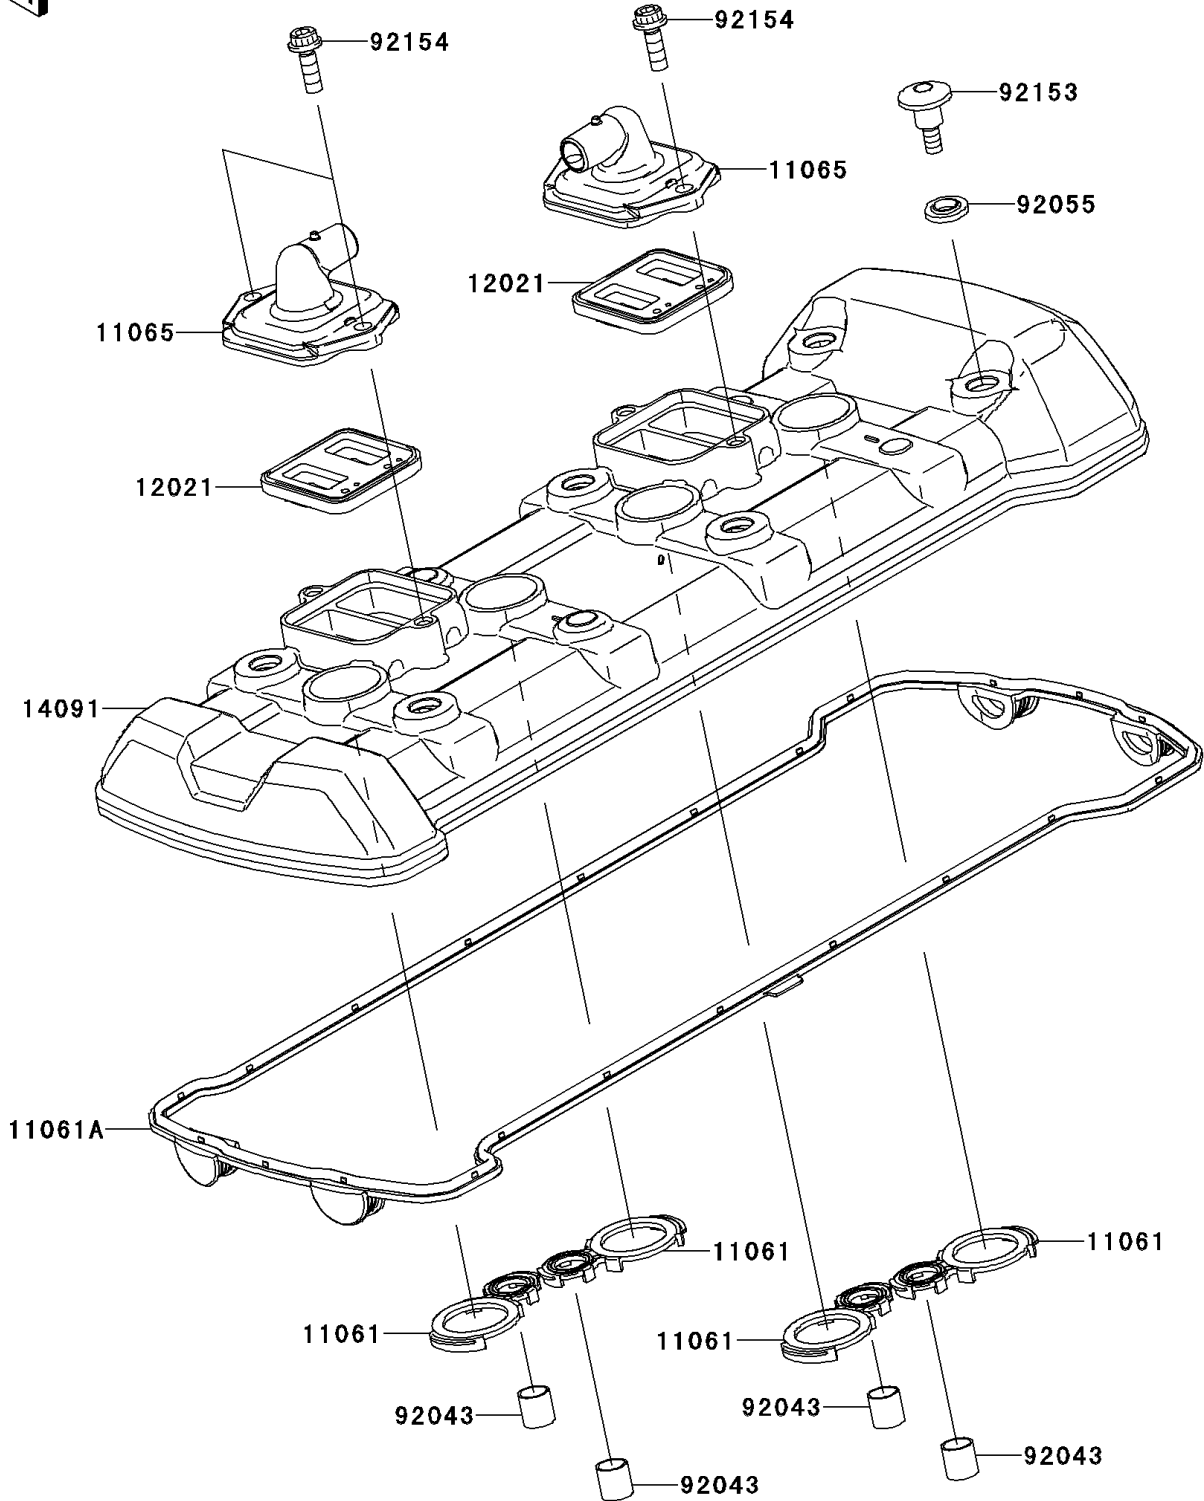

2011 NINJA® 1000 PARTS DIAGRAM

Cylinder Head Cover

E1112

2011 NINJA[®] 1000 PARTS LIST

Cylinder Head Cover

ITEM NAME	PART NUMBER	QUANTITY
GASKET,SPARK PLUG (Ref # 11061)	11061-0104	4
GASKET,HEAD (Ref # 11061A)	11061-0438	1
CAP,HEAD COVER (Ref # 11065)	11065-0328	2
VALVE-ASSY-REED (Ref # 12021)	12021-0016	2
COVER,HEAD (Ref # 14091)	14091-1771	1
PIN,10.1X12X14 (Ref # 92043)	92043-4009	4
RING-O (Ref # 92055)	92055-0143	6
BOLT,SOCKET,6X22.5 (Ref # 92153)	92153-1779	6
BOLT,SOCKET,6X18 (Ref # 92154)	92154-0351	4