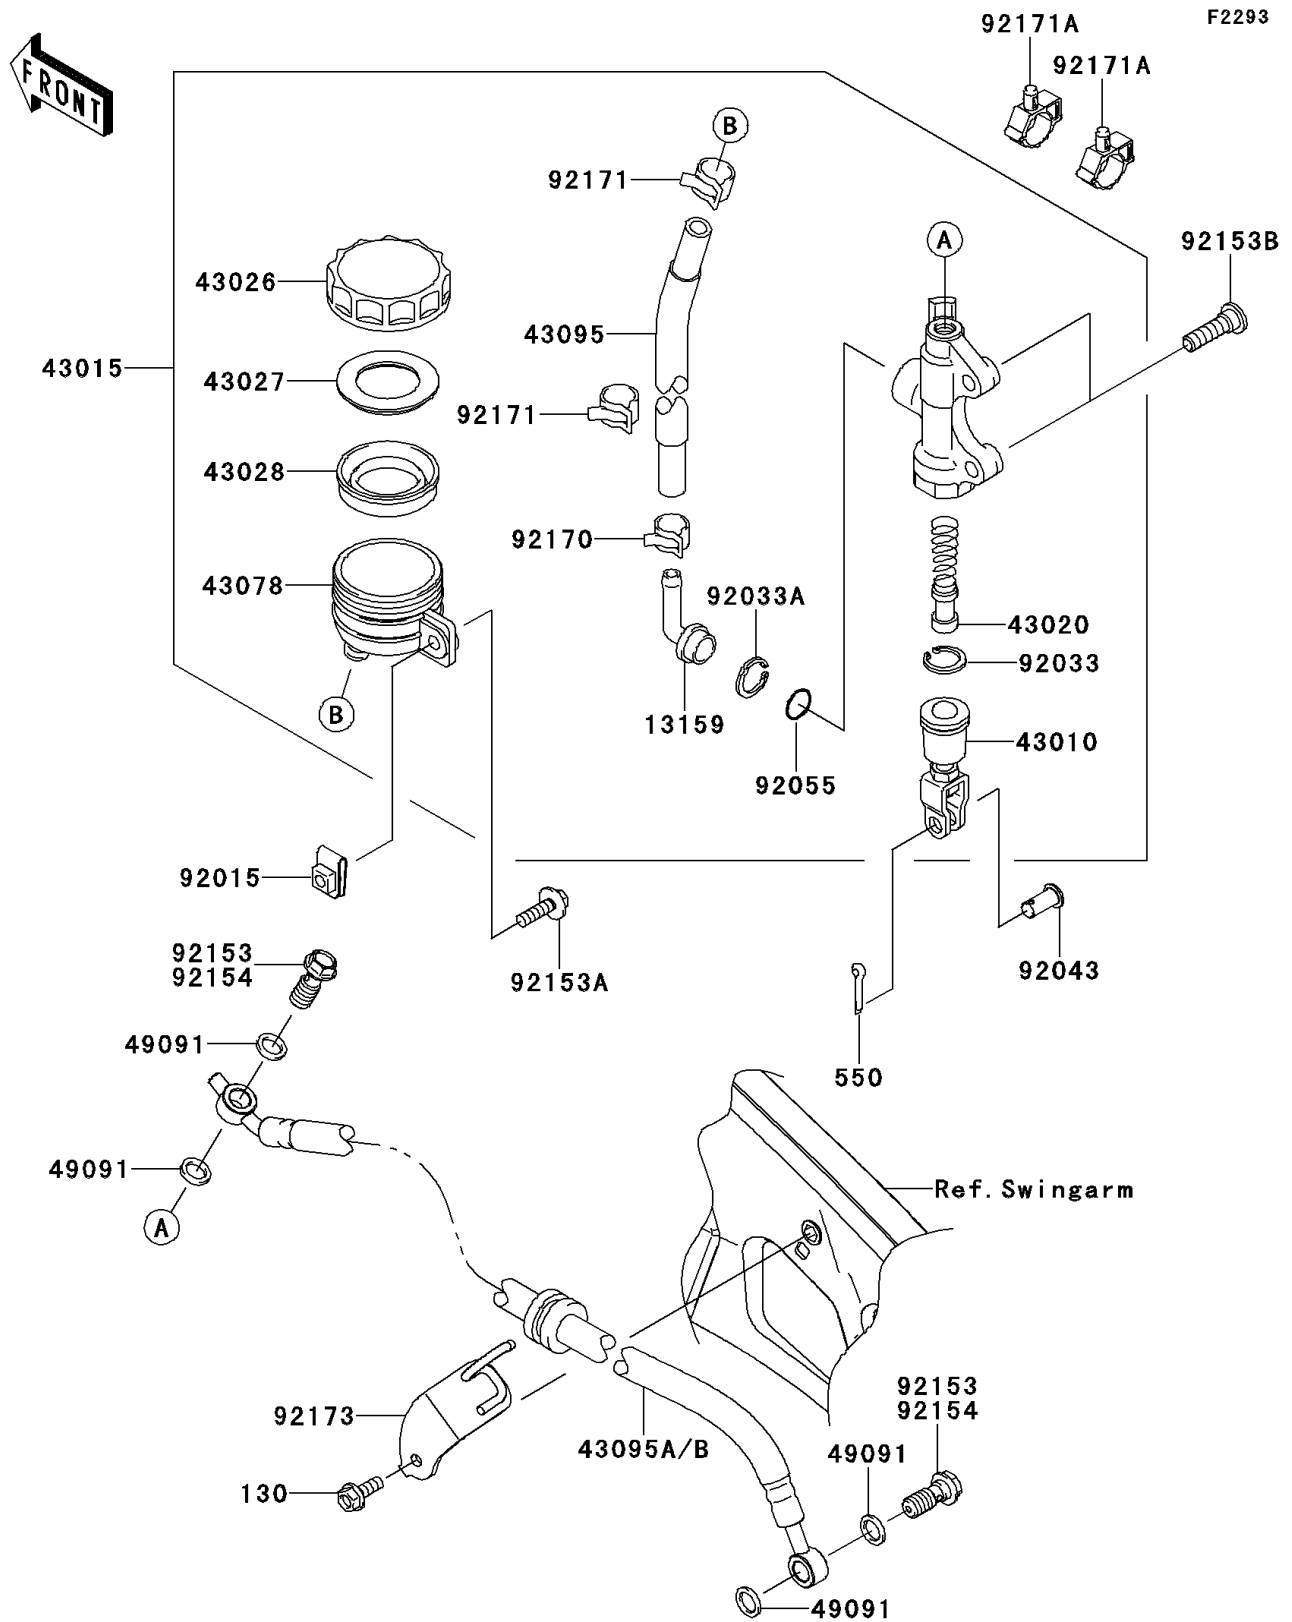

2012 VERSYS®

PARTS DIAGRAM

Rear Master Cylinder

2012 VERSYS®

PARTS LIST

Rear Master Cylinder

ITEM NAME	PART NUMBER	QUANTITY
CONNECTOR (Ref # 13159)	13159-1056	1
ROD-ASSY-BRAKE (Ref # 43010)	43010-1074	1
CYLINDER-ASSY-MASTER,RR (Ref # 43015)	43015-0068	1
PISTON-COMP-BRAKE (Ref # 43020)	43020-1094	1
CAP-BRAKE (Ref # 43026)	43026-1051	1
PLATE-DIAPHRAGM (Ref # 43027)	43027-1051	1
DIAPHRAGM,MASTER CYLINDER (Ref # 43028)	43028-1057	1
RESERVOIR,RR MASTER CYLINDER (Ref # 43078)	43078-1082	1
HOSE-BRAKE,RR MASTER CYLINDER (Ref # 43095)	43095-0193	1
HOSE-BRAKE,RR,519MM (Ref # 43095A)	43095-0602	1
WASHER-SEAL,10.1X14.5X1.5 (Ref # 49091)	49091-0001	4
NUT,6MM (Ref # 92015)	92015-1602	1
RING-SNAP,20.9X24.6X1.2 (Ref # 92033)	92033-0079	1
RING-SNAP,20.5MM (Ref # 92033A)	92033-1186	1
PIN (Ref # 92043)	92043-0182	1
RING-O,MASTER CYLINDER (Ref # 92055)	92055-1251	1
BOLT,OIL,L=23 (Ref # 92153)	92153-0627	2
BOLT,6X22 (Ref # 92153A)	92153-0725	1
BOLT,SOCKET,8X30 (Ref # 92153B)	92153-1624	2
CLAMP,HOSE (Ref # 92170)	92170-1091	1
CLAMP,HOSE (Ref # 92171)	92171-0463	2
CLAMP (Ref # 92171A)	92171-0955	2
CLAMP,BRAKE HOSE (Ref # 92173)	92173-0128	1
BOLT-FLANGED,6X16 (Ref # 130)	130BB0616	1
PIN-COTTER,2.0X15 (Ref # 550)	550AA2015	1