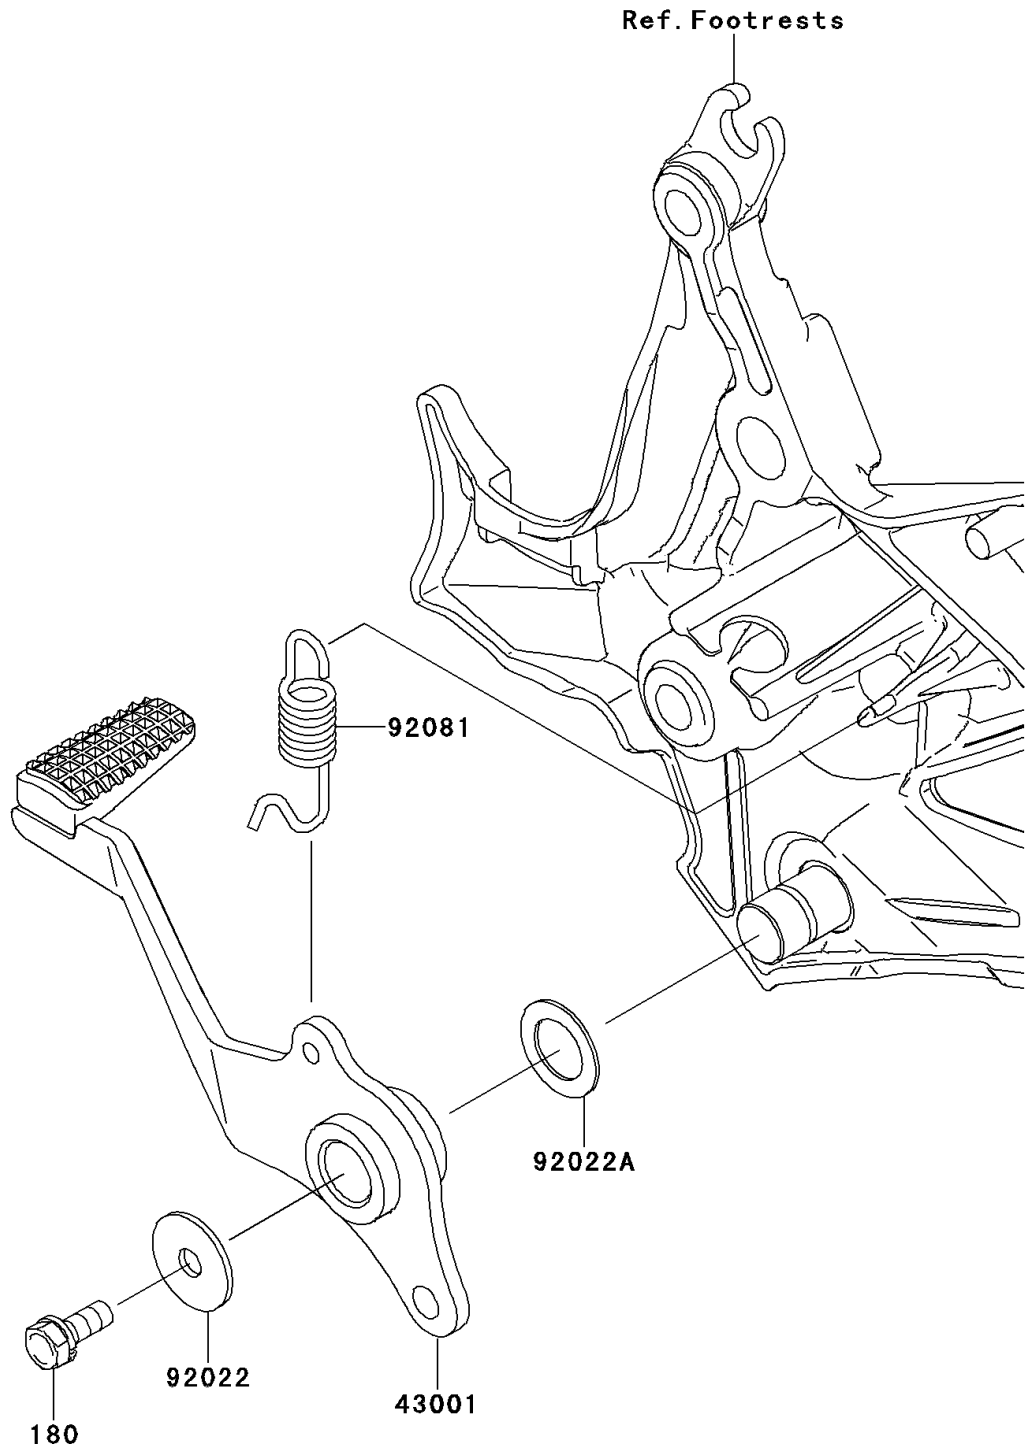

2014 VERSYS® PARTS DIAGRAM

Brake Pedal

F2260

2014 VERSYS® PARTS LIST

Brake Pedal

ITEM NAME	PART NUMBER	QUANTITY
LEVER-BRAKE,PEDAL (Ref # 43001)	43001-0128	1
WASHER,7X24X1.6 (Ref # 92022)	92022-228	1
WASHER,15.3X24X1 (Ref # 92022A)	92022-326	1
SPRING,BRAKE PEDAL (Ref # 92081)	92081-1833	1
BOLT-UPSET-WS,6X16 (Ref # 180)	180AA0616	1