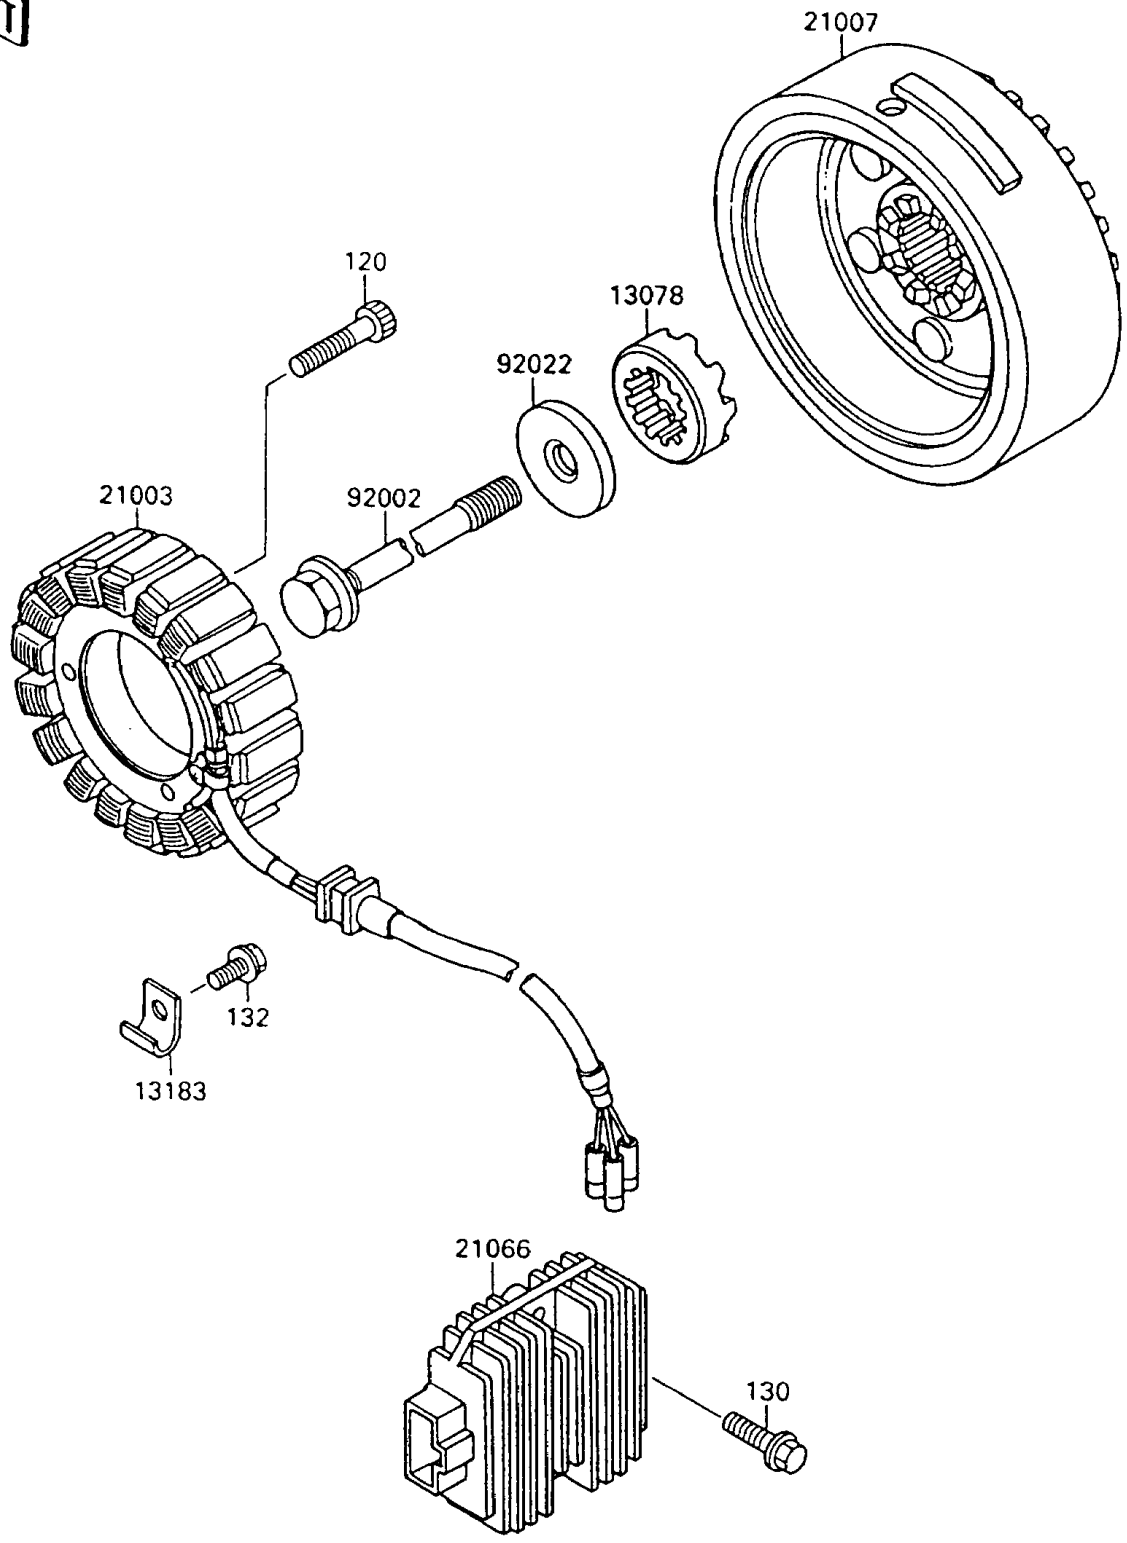

1994 Vulcan 88 PARTS DIAGRAM

Generator

E1810

1994 Vulcan 88 PARTS LIST

Generator

ITEM NAME	PART NUMBER	QUANTITY
BOLT-SOCKET,6X35 (Ref # 120)	120P0635	3
BOLT-FLANGED,6X20 (Ref # 130)	130B0620	2
BOLT-FLANGED-SMALL (Ref # 132)	132E0610	1
RATCHET (Ref # 13078)	13078-1056	1
PLATE (Ref # 13183)	13183-1072	1
STATOR (Ref # 21003)	21003-1164	1
ROTOR (Ref # 21007)	21007-1154	1
REGULATOR-VOLTAGE (Ref # 21066)	21066-1089	1
BOLT,GENERATOR,12X112 (Ref # 92002)	92002-1901	1
WASHER,GENERATOR (Ref # 92022)	92022-1904	1