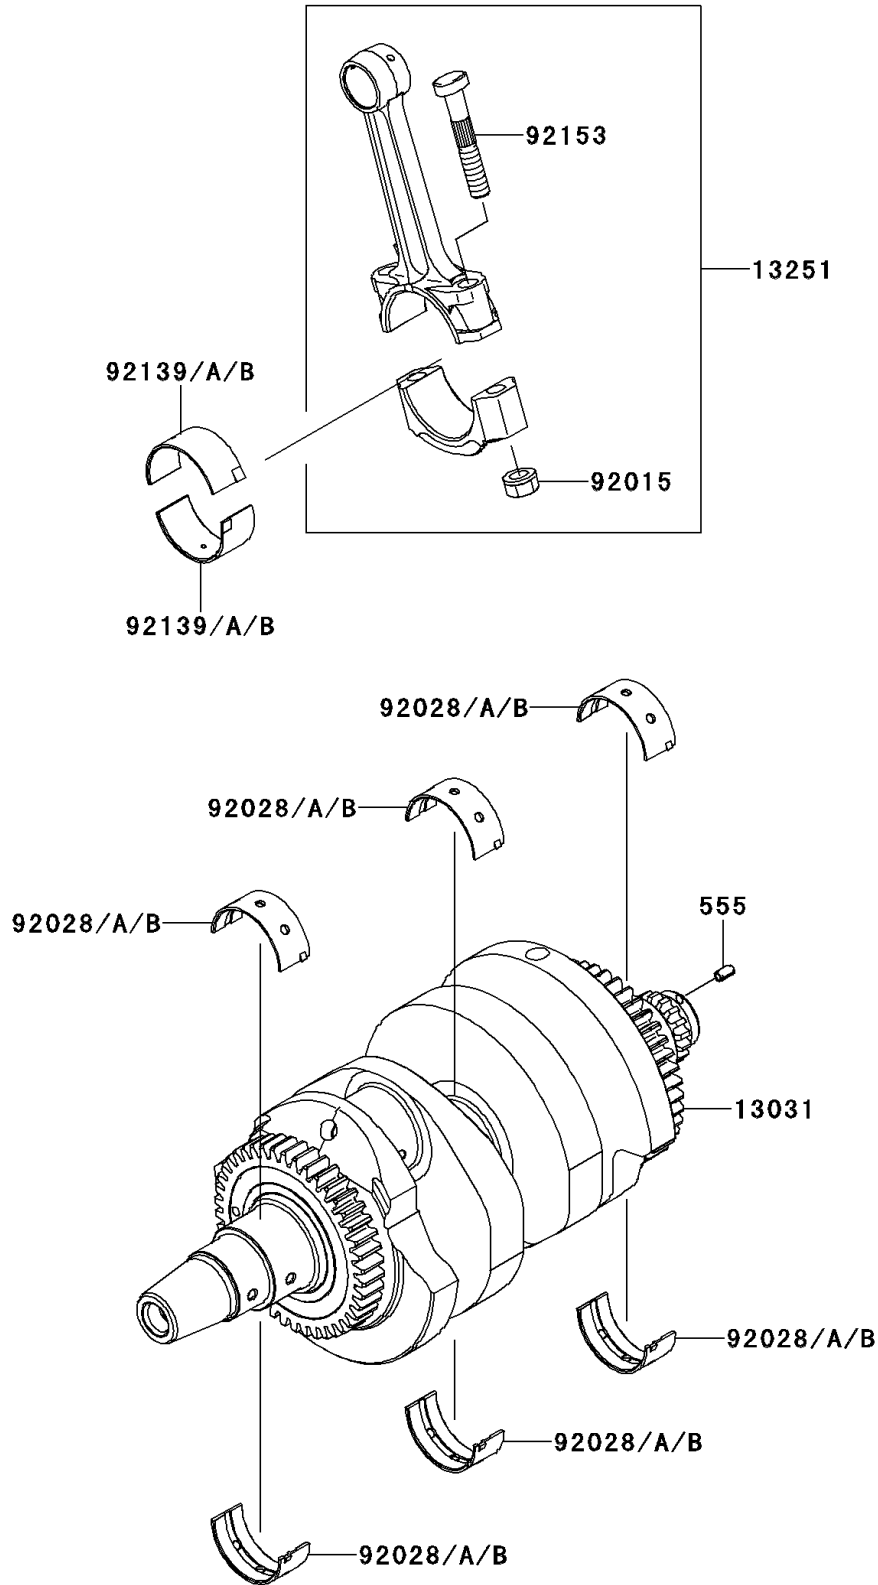

2011 VERSYS® PARTS DIAGRAM

Crankshaft

E1321

2011 VERSYS® PARTS LIST

Crankshaft

ITEM NAME	PART NUMBER	QUANTITY
CRANKSHAFT-COMP (Ref # 13031)	13031-0149	1
ROD-ASSY-CONNECTING,K (Ref # 13251)	13251-0010-KK	2
NUT,FLANGED,8MM (Ref # 92015)	92015-1311	4
BUSHING,CRANKSHAFT,BLUE (Ref # 92028)	92028-1903	6
BUSHING,CRANKSHAFT,BLACK (Ref # 92028A)	92028-1904	AR
BUSHING,CRANKSHAFT,BROWN (Ref # 92028B)	92028-1905	AR
BUSHING,CON-ROD,BLUE (Ref # 92139)	92139-0114	4
BUSHING,CON-ROD,BLACK (Ref # 92139A)	92139-0115	AR
BUSHING,CON-ROD,BROWN (Ref # 92139B)	92139-0116	AR
BOLT,CON-ROD,8X49 (Ref # 92153)	92153-0957	4
PIN-SPRING,4X8 (Ref # 555)	555A0408	1