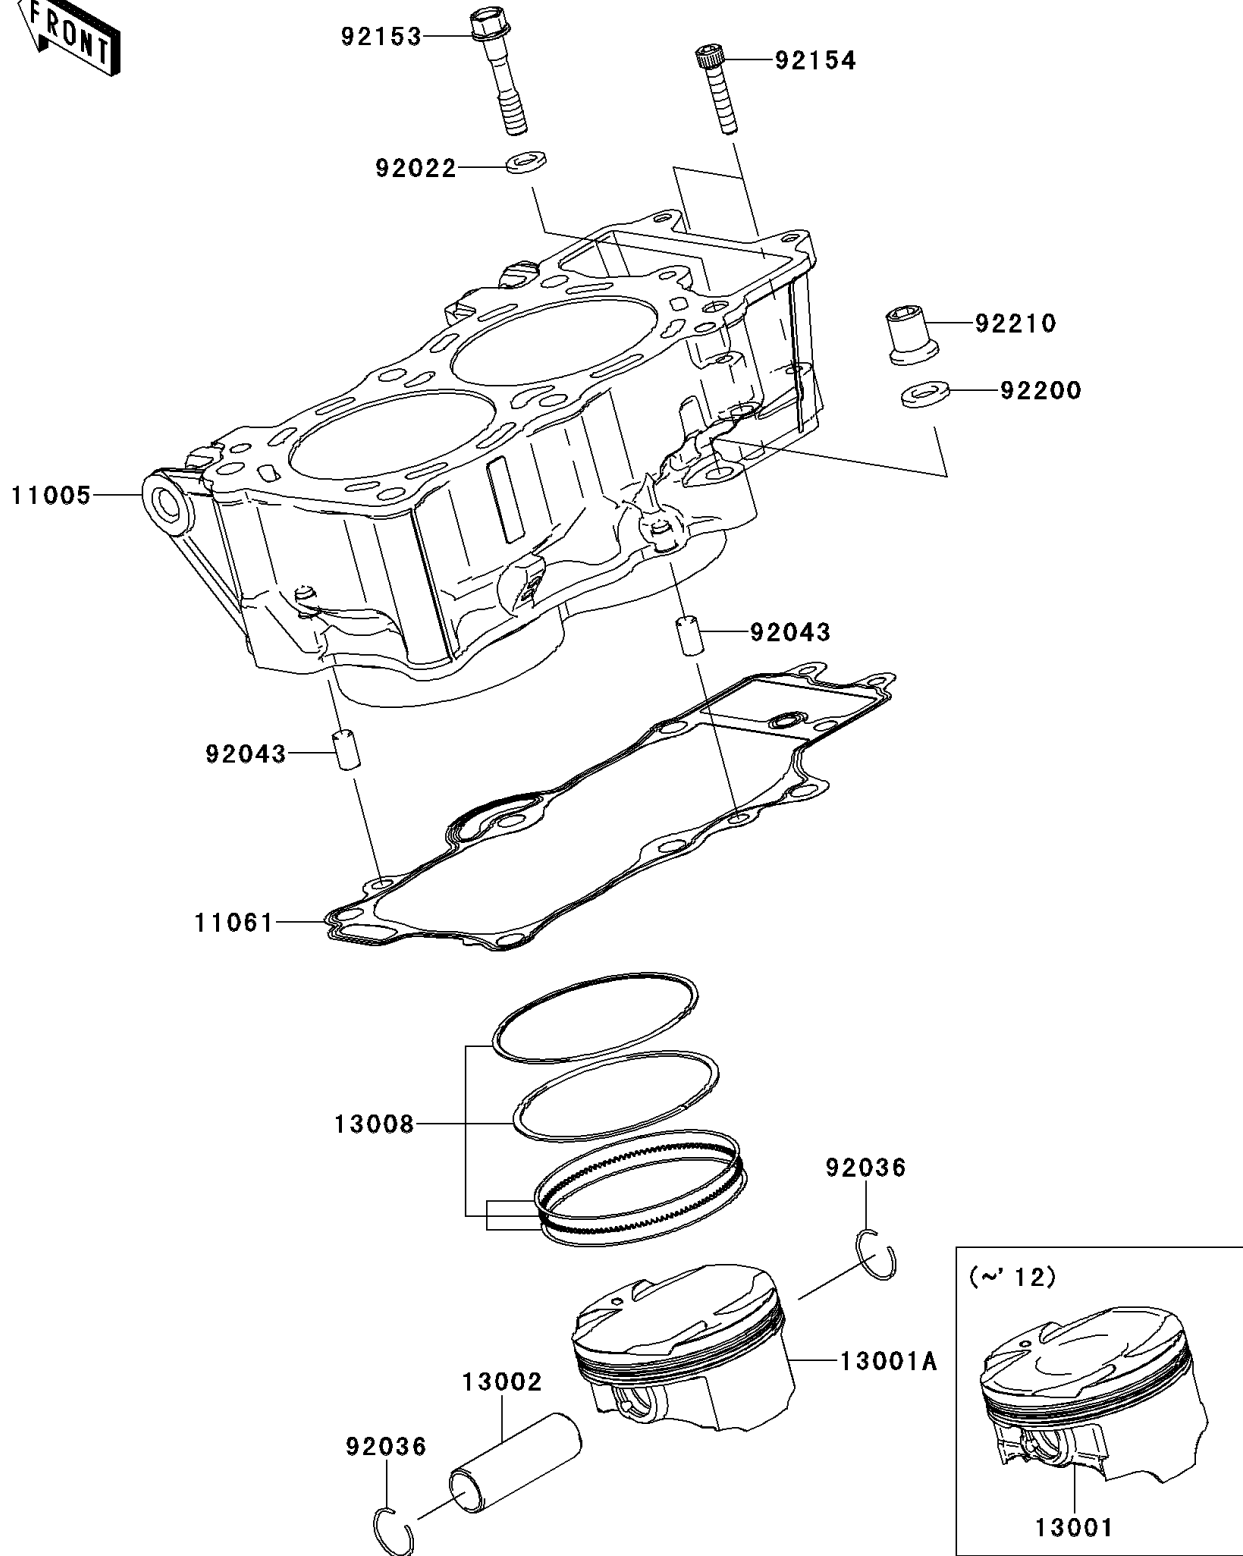

2011 VERSYS® PARTS DIAGRAM

Cylinder/Piston(s)

E1120

2011 VERSYS® PARTS LIST

Cylinder/Piston(s)

ITEM NAME	PART NUMBER	QUANTITY
CYLINDER-ENGINE (Ref # 11005)	11005-0082	1
GASKET,CYLINDER BASE (Ref # 11061)	11061-0171	1
PISTON-ENGINE (Ref # 13001)	13001-0087	2
PIN-PISTON (Ref # 13002)	13002-0007	2
RING-SET-PISTON (Ref # 13008)	13008-1196	2
WASHER,9X15.5X2 (Ref # 92022)	92022-1401	1
RING-SNAP,PISTON PIN (Ref # 92036)	92036-008	4
PIN,8X14 (Ref # 92043)	92043-1567	2
BOLT,8X43 (Ref # 92153)	92153-1011	1
BOLT,SOCKET,6X30 (Ref # 92154)	92154-0116	2
WASHER,10.5X19X2.3 (Ref # 92200)	92200-0363	1
NUT (Ref # 92210)	92210-0223	1