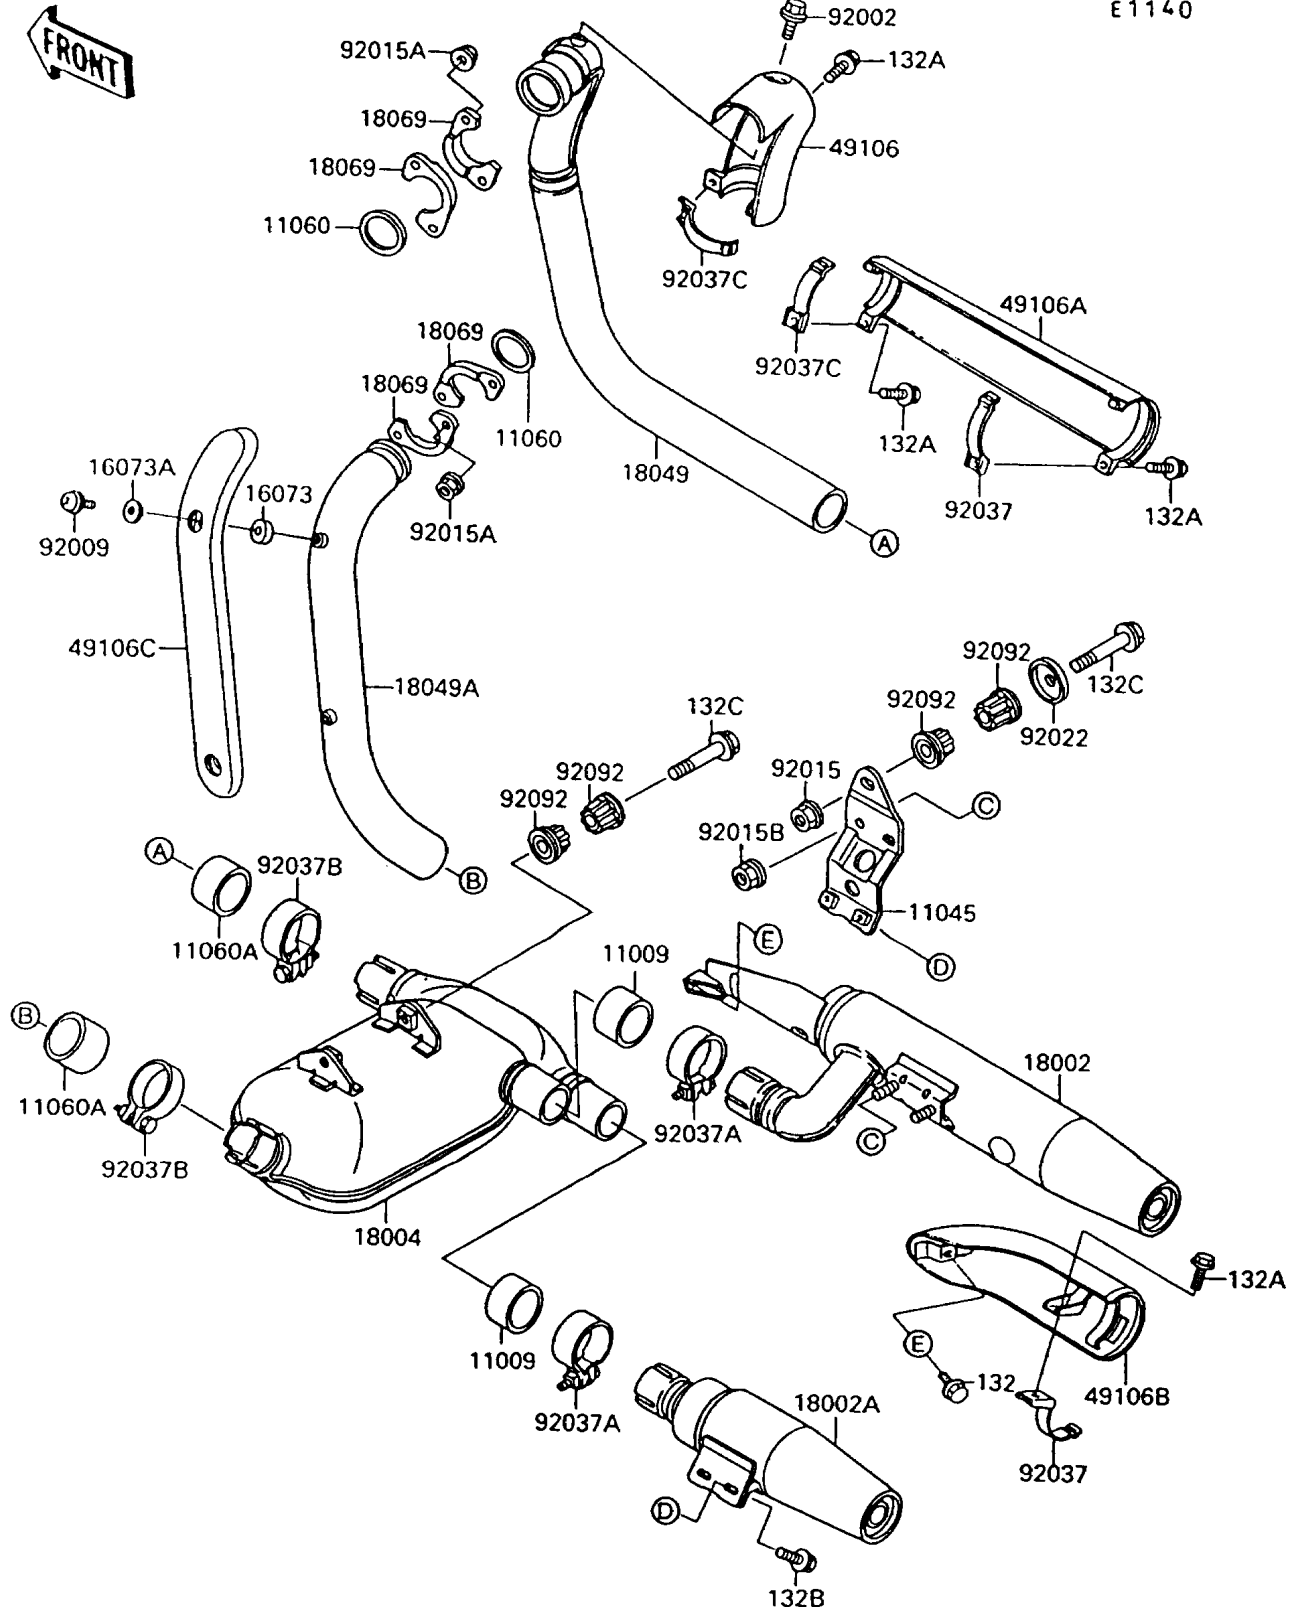

1994 Vulcan 88 PARTS DIAGRAM

Muffler(s)

E 1140

1994 Vulcan 88 PARTS LIST

Muffler(s)

ITEM NAME	PART NUMBER	QUANTITY
BOLT-FLANGED-SMALL (Ref # 132)	132E0610	1
BOLT-FLANGED-SMALL (Ref # 132A)	132E0620	4
BOLT-FLANGED-SMALL (Ref # 132B)	132E0814	2
BOLT-FLANGED-SMALL,8X55 (Ref # 132C)	132E0855	3
GASKET,EXHAUST PIPE CONNECTING (Ref # 11009)	11009-1666	2
BRACKET,MUFFLER (Ref # 11045)	11045-1435	1
GASKET,EXHAUST PIPE (Ref # 11060)	11060-1119	2
GASKET,EXHAUST PIPE HOLDER (Ref # 11060A)	11060-1330	2
INSULATOR,6.5X12.5X4 (Ref # 16073)	16073-1069	2
INSULATOR,6.5X12.5X2 (Ref # 16073A)	16073-1070	2
BODY-COMP-MUFFLER,UPP (Ref # 18002)	18002-1806	1
BODY-COMP-MUFFLER,LWR (Ref # 18002A)	18002-1807	1
CHAMBER-PREMUFFLER (Ref # 18004)	18004-1057	1
PIPE-EXHAUST,FR (Ref # 18049)	18049-1406	1
PIPE-EXHAUST,RR (Ref # 18049A)	18049-1407	1
HOLDER-EXHAUST PIPE (Ref # 18069)	18069-1074	4
COVER-EXHAUST PIPE,FR (Ref # 49106)	49106-1095	1
COVER-EXHAUST PIPE,FR (Ref # 49106A)	49106-1096	1
COVER-MUFFLER (Ref # 49106B)	49106-1107	1
COVER-MUFFLER,PIPE,RR (Ref # 49106C)	49106-1109	1
BOLT,6X8 (Ref # 92002)	92002-1604	1
SCREW (Ref # 92009)	92009-1517	2
NUT,FLANGED,8MM (Ref # 92015)	92015-1014	1
NUT,CAP,8MM (Ref # 92015A)	92015-1371	4
NUT,8MM (Ref # 92015B)	92015-1398	2
WASHER,CUP TYPE (Ref # 92022)	92022-1270	1
CLAMP,MUFFLER COVER (Ref # 92037)	92037-1615	2
CLAMP,52MM (Ref # 92037A)	92037-1633	2
CLAMP,59MM (Ref # 92037B)	92037-1863	2

1994 Vulcan 88 PARTS LIST

Muffler(s)

ITEM NAME	PART NUMBER	QUANTITY
CLAMP (Ref # 92037C)	92037-1874	2
BUSHING-RUBBER,MUFFLER (Ref # 92092)	92092-1013	6