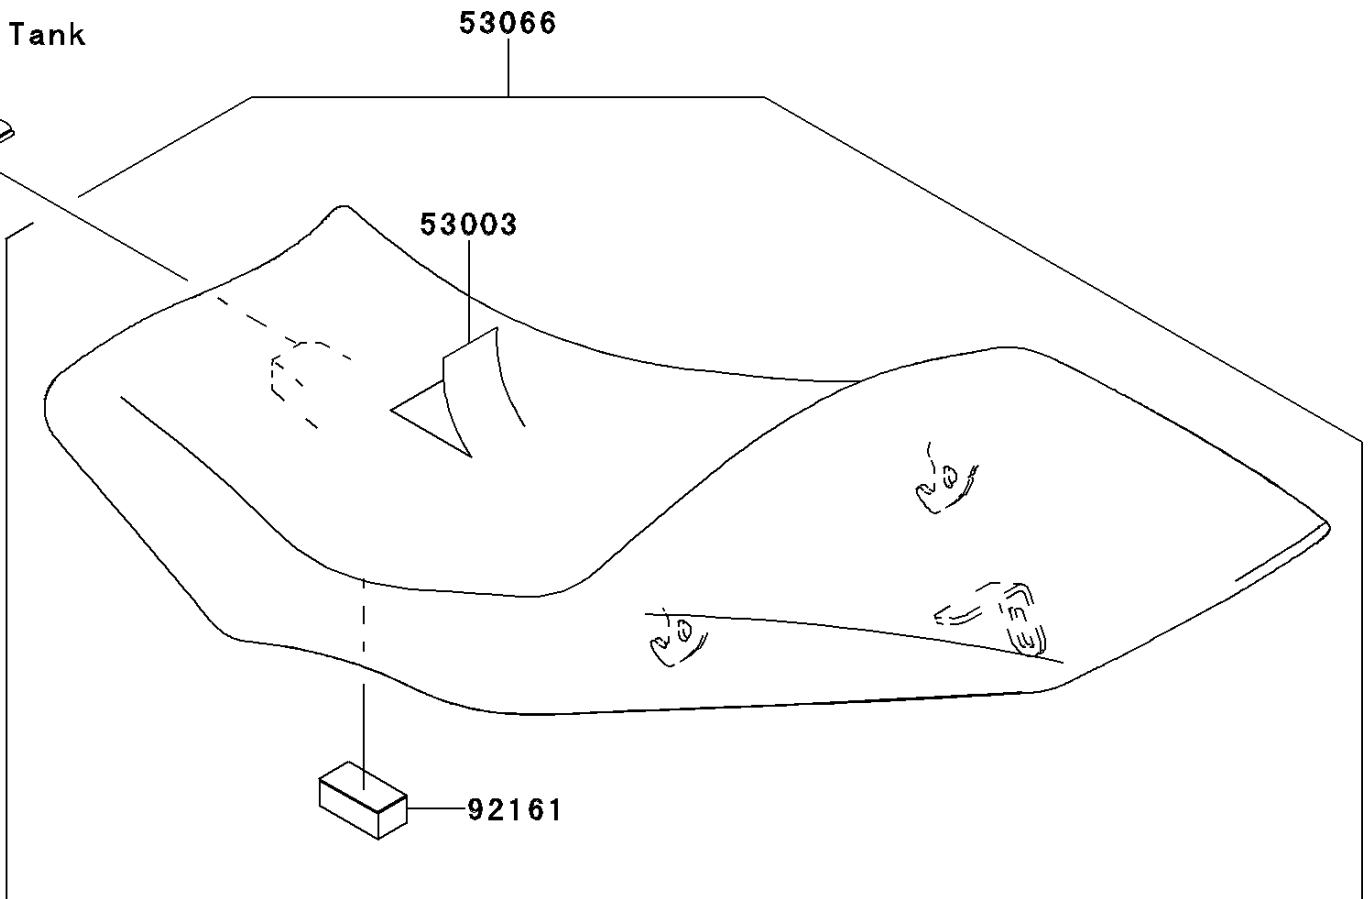

## PARTS DIAGRAM

### Seat

F2510

Ref. Fuel Tank

53066

53003

92161

# 2009 ER-6n

## PARTS LIST