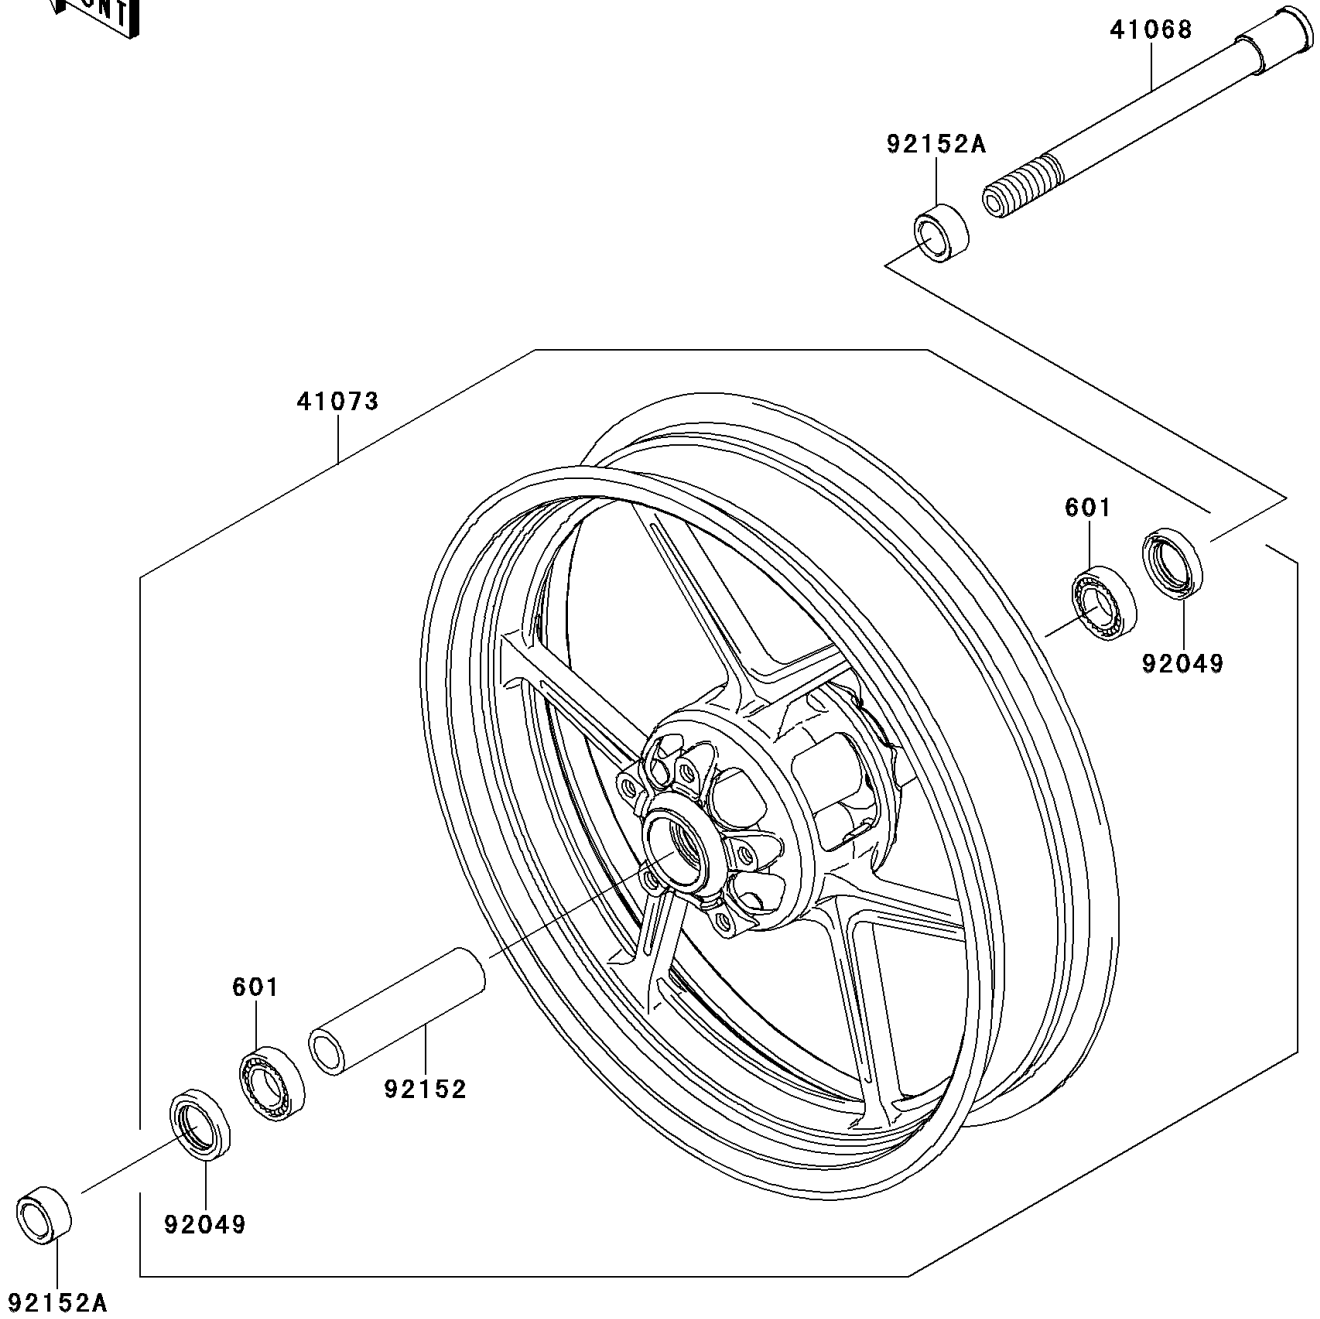

# 2010 ER-6n PARTS DIAGRAM

Front Wheel

F2230

## 2010 ER-6n PARTS LIST

### Front Wheel

ITEM NAME	PART NUMBER	QUANTITY
AXLE,FR (Ref # 41068)	41068-0059	1
WHEEL-ASSY,FR,G.BLACK (Ref # 41073)	41073-0154-QT	1
SEAL-OIL,BJN30427 (Ref # 92049)	92049-0130	2
COLLAR,FR HUB,L=115 (Ref # 92152)	92152-0087	1
COLLAR,FR AXLE,L=15.5 (Ref # 92152A)	92152-0310	2
BEARING-BALL,#6004UUC3 (Ref # 601)	601B6004UU	2