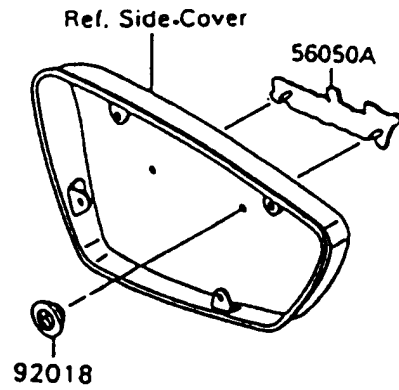

# 1996 Vulcan 1500 PARTS DIAGRAM

Decals(Blue/Silver)(VN1500-A10)

F2861A

# 1996 Vulcan 1500 PARTS LIST

Decals(Blue/Silver)(VN1500-A10)

ITEM NAME	PART NUMBER	QUANTITY
EMBLEM,FUEL TANK,LH,FOR EBONY (Ref # 56014)	56014-1213	1
EMBLEM,FUEL TANK,RH,FOR EBONY (Ref # 56014A)	56014-1214	1
MARK,SIDE COVER,LH (Ref # 56050)	56050-1006	1
MARK,SIDE COVER,RH (Ref # 56050A)	56050-1007	1
MARK,BACK REST COVER,BLUE&EBON (Ref # 56050B)	56050-1009	1
PATTERN,FUEL TANK,LH (Ref # 56061)	56061-1472	1
PATTERN,FUEL TANK,RH (Ref # 56061A)	56061-1473	1
PATTERN,FR FENDER (Ref # 56061B)	56061-1474	2
PATTERN,RR FENDER (Ref # 56061C)	56061-1475	2
NUT,PUSH,3MM (Ref # 92018)	92018-005	4