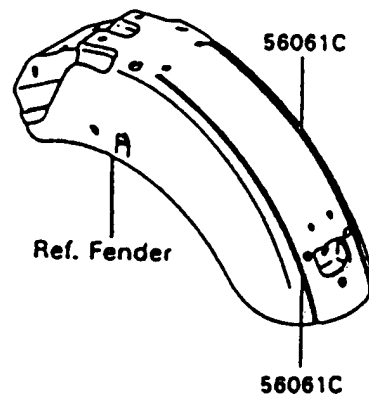

# 1996 Vulcan 1500 PARTS DIAGRAM

Decals(Blue/Silver)(VN1500-A10)

F2861A

# 1996 Vulcan 1500 PARTS LIST

Decals(Blue/Silver)(VN1500-A10)

ITEM NAME	PART NUMBER	QUANTITY
EMBLEM,FUEL TANK,LH,FOR EBONY (Ref # 56014)	56014-1213	1
EMBLEM,FUEL TANK,RH,FOR EBONY (Ref # 56014A)	56014-1214	1
MARK,SIDE COVER,LH (Ref # 56050)	56050-1006	1
MARK,SIDE COVER,RH (Ref # 56050A)	56050-1007	1
MARK,BACK REST COVER,BLUE&EBON (Ref # 56050B)	56050-1009	1
PATTERN,FUEL TANK,LH (Ref # 56061)	56061-1472	1
PATTERN,FUEL TANK,RH (Ref # 56061A)	56061-1473	1
PATTERN,FR FENDER (Ref # 56061B)	56061-1474	2
PATTERN,RR FENDER (Ref # 56061C)	56061-1475	2
NUT,PUSH,3MM (Ref # 92018)	92018-005	4