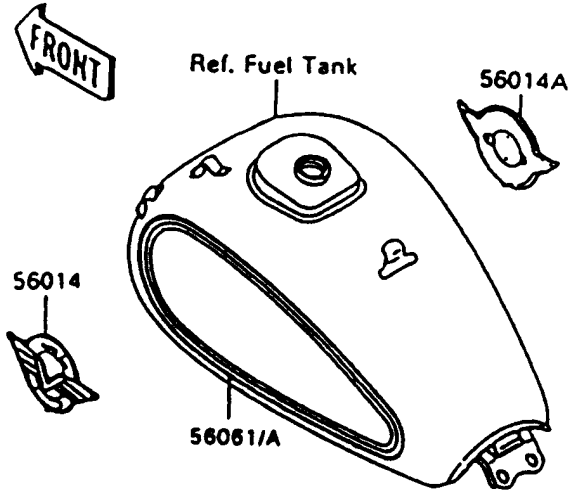

# 1996 Vulcan 1500 PARTS DIAGRAM

Decals(Blue/Silver)(VN1500-A10)

F2861A

# 1996 Vulcan 1500 PARTS LIST

Decals(Blue/Silver)(VN1500-A10)

ITEM NAME	PART NUMBER	QUANTITY
EMBLEM,FUEL TANK,LH,FOR EBONY (Ref # 56014)	56014-1213	1
EMBLEM,FUEL TANK,RH,FOR EBONY (Ref # 56014A)	56014-1214	1
MARK,SIDE COVER,LH (Ref # 56050)	56050-1006	1
MARK,SIDE COVER,RH (Ref # 56050A)	56050-1007	1
MARK,BACK REST COVER,BLUE&EBON (Ref # 56050B)	56050-1009	1
PATTERN,FUEL TANK,LH (Ref # 56061)	56061-1472	1
PATTERN,FUEL TANK,RH (Ref # 56061A)	56061-1473	1
PATTERN,FR FENDER (Ref # 56061B)	56061-1474	2
PATTERN,RR FENDER (Ref # 56061C)	56061-1475	2
NUT,PUSH,3MM (Ref # 92018)	92018-005	4