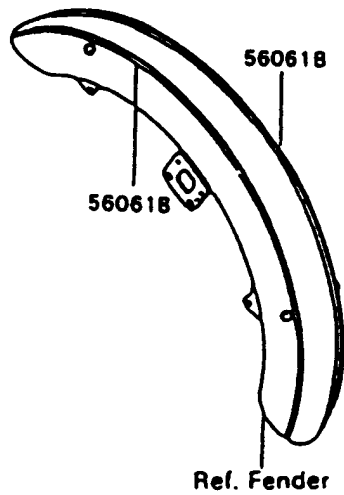

# 1996 Vulcan 1500 PARTS DIAGRAM

Decals(Blue/Silver)(VN1500-A10)

F2861A

# 1996 Vulcan 1500 PARTS LIST

Decals(Blue/Silver)(VN1500-A10)

ITEM NAME	PART NUMBER	QUANTITY
EMBLEM,FUEL TANK,LH,FOR EBONY (Ref # 56014)	56014-1213	1
EMBLEM,FUEL TANK,RH,FOR EBONY (Ref # 56014A)	56014-1214	1
MARK,SIDE COVER,LH (Ref # 56050)	56050-1006	1
MARK,SIDE COVER,RH (Ref # 56050A)	56050-1007	1
MARK,BACK REST COVER,BLUE&EBON (Ref # 56050B)	56050-1009	1
PATTERN,FUEL TANK,LH (Ref # 56061)	56061-1472	1
PATTERN,FUEL TANK,RH (Ref # 56061A)	56061-1473	1
PATTERN,FR FENDER (Ref # 56061B)	56061-1474	2
PATTERN,RR FENDER (Ref # 56061C)	56061-1475	2
NUT,PUSH,3MM (Ref # 92018)	92018-005	4