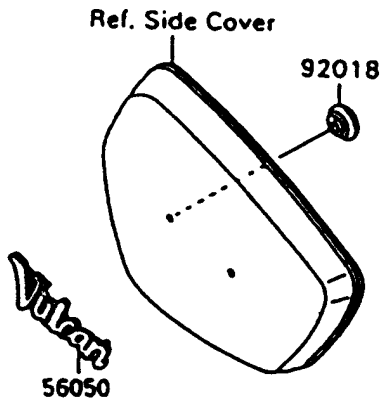

# 1996 Vulcan 1500 PARTS DIAGRAM

Decals(Blue/Silver)(VN1500-A10)

F2861A

# 1996 Vulcan 1500 PARTS LIST

Decals(Blue/Silver)(VN1500-A10)

ITEM NAME	PART NUMBER	QUANTITY
EMBLEM,FUEL TANK,LH,FOR EBONY (Ref # 56014)	56014-1213	1
EMBLEM,FUEL TANK,RH,FOR EBONY (Ref # 56014A)	56014-1214	1
MARK,SIDE COVER,LH (Ref # 56050)	56050-1006	1
MARK,SIDE COVER,RH (Ref # 56050A)	56050-1007	1
MARK,BACK REST COVER,BLUE&EBON (Ref # 56050B)	56050-1009	1
PATTERN,FUEL TANK,LH (Ref # 56061)	56061-1472	1
PATTERN,FUEL TANK,RH (Ref # 56061A)	56061-1473	1
PATTERN,FR FENDER (Ref # 56061B)	56061-1474	2
PATTERN,RR FENDER (Ref # 56061C)	56061-1475	2
NUT,PUSH,3MM (Ref # 92018)	92018-005	4