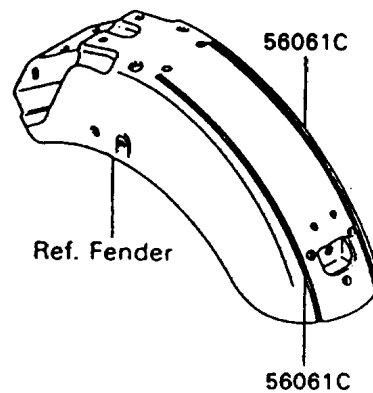

1996 Vulcan 1500 PARTS DIAGRAM

Decals(Red/Red)(VN1500-A10)

F 2861

1996 Vulcan 1500 PARTS LIST

Decals(Red/Red)(VN1500-A10)

ITEM NAME	PART NUMBER	QUANTITY
EMBLEM,FUEL TANK,LH,FOR EBONY (Ref # 56014)	56014-1213	1
EMBLEM,FUEL TANK,RH,FOR EBONY (Ref # 56014A)	56014-1214	1
MARK,SIDE COVER,LH (Ref # 56050)	56050-1006	1
MARK,SIDE COVER,RH (Ref # 56050A)	56050-1007	1
MARK,BACK REST COVER,BLUE&EBON (Ref # 56050B)	56050-1009	1
PATTERN,FUEL TANK,LH (Ref # 56061)	56061-1468	1
PATTERN,FUEL TANK,RH (Ref # 56061A)	56061-1469	1
PATTERN,FR FENDER (Ref # 56061B)	56061-1470	2
PATTERN,RR FENDER (Ref # 56061C)	56061-1471	2
NUT,PUSH,3MM (Ref # 92018)	92018-005	4