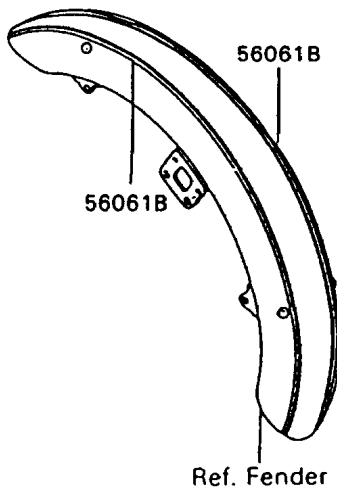

1996 Vulcan 1500 PARTS DIAGRAM

Decals(Red/Red)(VN1500-A10)

F 2861

1996 Vulcan 1500 PARTS LIST

Decals(Red/Red)(VN1500-A10)

ITEM NAME	PART NUMBER	QUANTITY
EMBLEM,FUEL TANK,LH,FOR EBONY (Ref # 56014)	56014-1213	1
EMBLEM,FUEL TANK,RH,FOR EBONY (Ref # 56014A)	56014-1214	1
MARK,SIDE COVER,LH (Ref # 56050)	56050-1006	1
MARK,SIDE COVER,RH (Ref # 56050A)	56050-1007	1
MARK,BACK REST COVER,BLUE&EBON (Ref # 56050B)	56050-1009	1
PATTERN,FUEL TANK,LH (Ref # 56061)	56061-1468	1
PATTERN,FUEL TANK,RH (Ref # 56061A)	56061-1469	1
PATTERN,FR FENDER (Ref # 56061B)	56061-1470	2
PATTERN,RR FENDER (Ref # 56061C)	56061-1471	2
NUT,PUSH,3MM (Ref # 92018)	92018-005	4