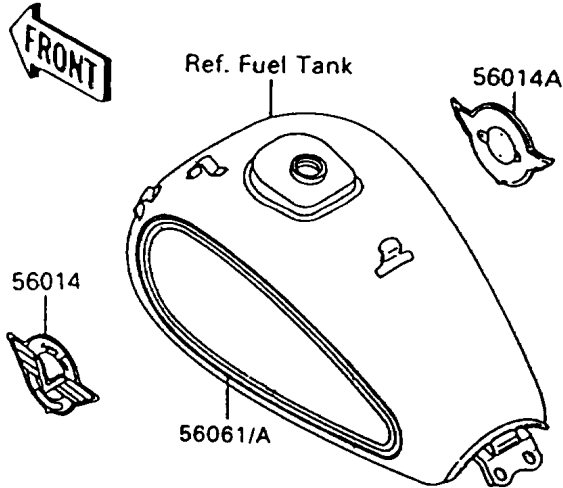

1996 Vulcan 1500 PARTS DIAGRAM

Decals(Red/Red)(VN1500-A10)

F 2861

1996 Vulcan 1500 PARTS LIST

Decals(Red/Red)(VN1500-A10)

ITEM NAME	PART NUMBER	QUANTITY
EMBLEM,FUEL TANK,LH,FOR EBONY (Ref # 56014)	56014-1213	1
EMBLEM,FUEL TANK,RH,FOR EBONY (Ref # 56014A)	56014-1214	1
MARK,SIDE COVER,LH (Ref # 56050)	56050-1006	1
MARK,SIDE COVER,RH (Ref # 56050A)	56050-1007	1
MARK,BACK REST COVER,BLUE&EBON (Ref # 56050B)	56050-1009	1
PATTERN,FUEL TANK,LH (Ref # 56061)	56061-1468	1
PATTERN,FUEL TANK,RH (Ref # 56061A)	56061-1469	1
PATTERN,FR FENDER (Ref # 56061B)	56061-1470	2
PATTERN,RR FENDER (Ref # 56061C)	56061-1471	2
NUT,PUSH,3MM (Ref # 92018)	92018-005	4