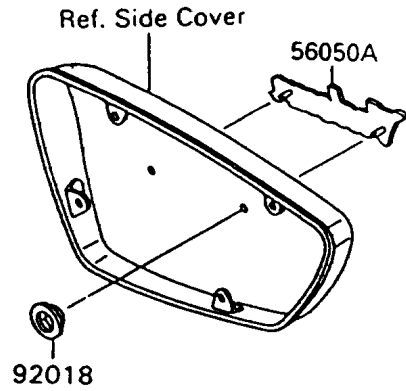

1996 Vulcan 1500 PARTS DIAGRAM

Decals(Red/Red)(VN1500-A10)

F 2861

1996 Vulcan 1500 PARTS LIST

Decals(Red/Red)(VN1500-A10)

ITEM NAME	PART NUMBER	QUANTITY
EMBLEM,FUEL TANK,LH,FOR EBONY (Ref # 56014)	56014-1213	1
EMBLEM,FUEL TANK,RH,FOR EBONY (Ref # 56014A)	56014-1214	1
MARK,SIDE COVER,LH (Ref # 56050)	56050-1006	1
MARK,SIDE COVER,RH (Ref # 56050A)	56050-1007	1
MARK,BACK REST COVER,BLUE&EBON (Ref # 56050B)	56050-1009	1
PATTERN,FUEL TANK,LH (Ref # 56061)	56061-1468	1
PATTERN,FUEL TANK,RH (Ref # 56061A)	56061-1469	1
PATTERN,FR FENDER (Ref # 56061B)	56061-1470	2
PATTERN,RR FENDER (Ref # 56061C)	56061-1471	2
NUT,PUSH,3MM (Ref # 92018)	92018-005	4