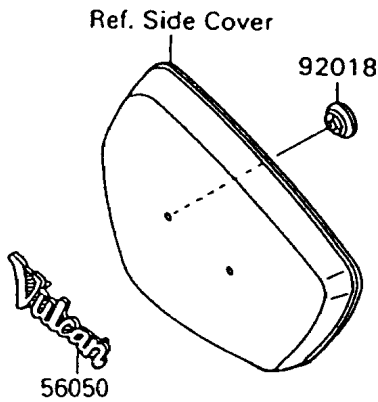

1996 Vulcan 1500 PARTS DIAGRAM

Decals(Red/Red)(VN1500-A10)

F 2861

1996 Vulcan 1500 PARTS LIST

Decals(Red/Red)(VN1500-A10)

ITEM NAME	PART NUMBER	QUANTITY
EMBLEM,FUEL TANK,LH,FOR EBONY (Ref # 56014)	56014-1213	1
EMBLEM,FUEL TANK,RH,FOR EBONY (Ref # 56014A)	56014-1214	1
MARK,SIDE COVER,LH (Ref # 56050)	56050-1006	1
MARK,SIDE COVER,RH (Ref # 56050A)	56050-1007	1
MARK,BACK REST COVER,BLUE&EBON (Ref # 56050B)	56050-1009	1
PATTERN,FUEL TANK,LH (Ref # 56061)	56061-1468	1
PATTERN,FUEL TANK,RH (Ref # 56061A)	56061-1469	1
PATTERN,FR FENDER (Ref # 56061B)	56061-1470	2
PATTERN,RR FENDER (Ref # 56061C)	56061-1471	2
NUT,PUSH,3MM (Ref # 92018)	92018-005	4