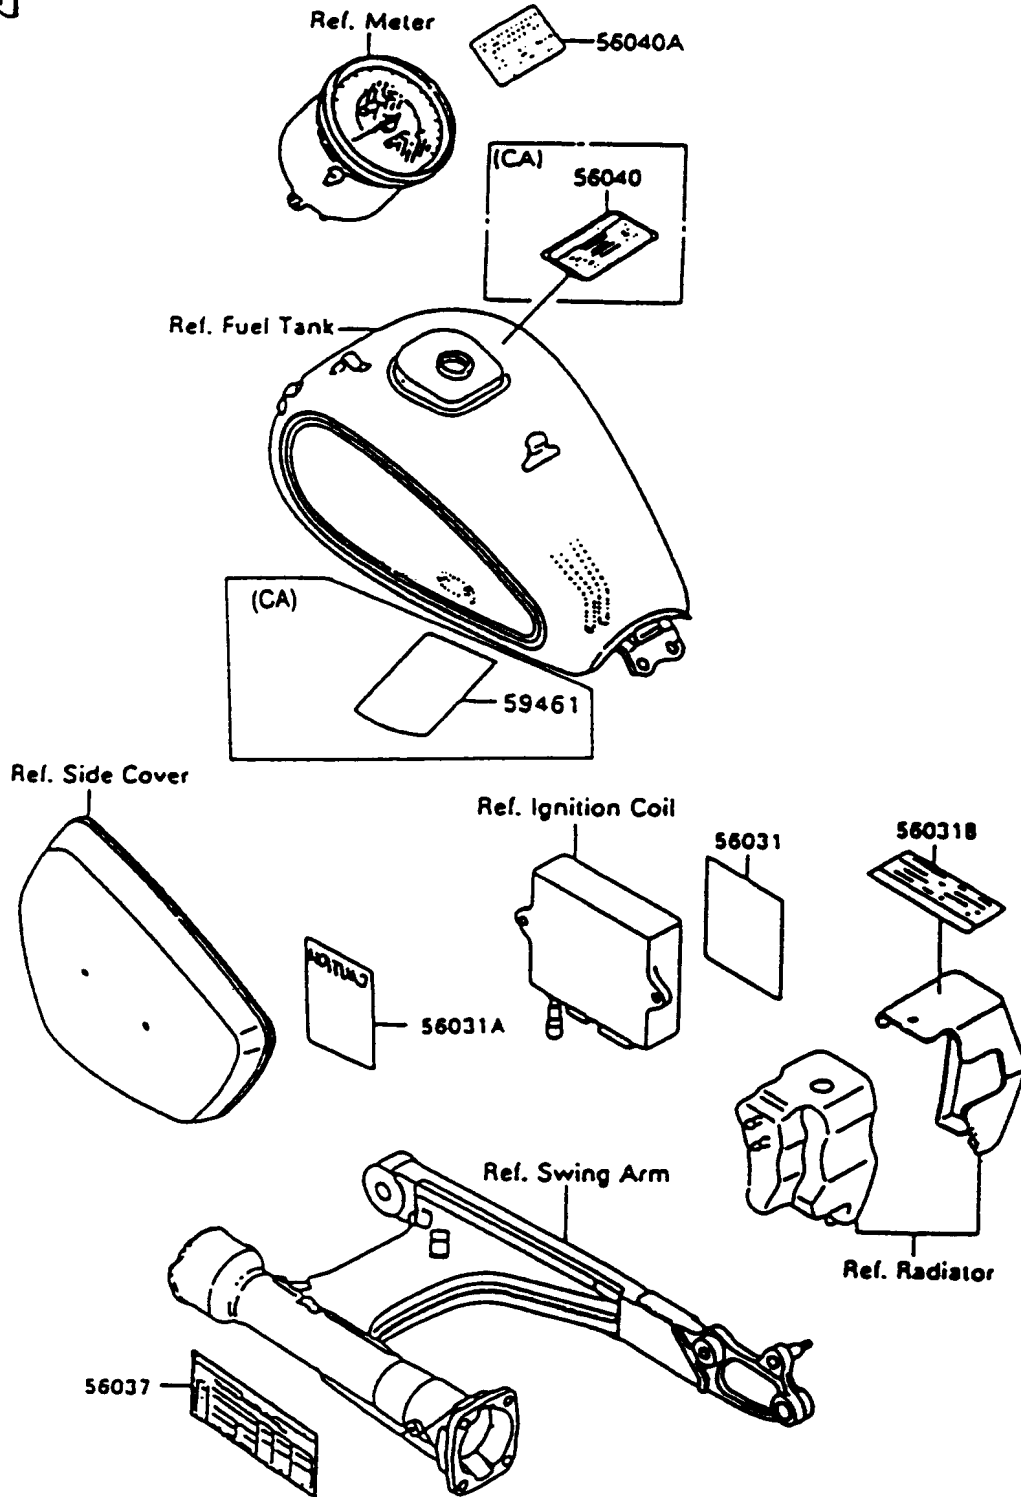

# 1996 Vulcan 1500 PARTS DIAGRAM

Labels

F2860

# 1996 Vulcan 1500 PARTS LIST

## Labels

<b>ITEM NAME</b>	<b>PART NUMBER</b>	<b>QUANTITY</b>
LABEL-MANUAL,DAILY SAFETY (Ref # 56031)	56031-1559	1
LABEL-MANUAL,BATTERY VENT (Ref # 56031A)	56031-1560	1
LABEL-MANUAL,OIL&OIL FILTER (Ref # 56031B)	56031-1901	1
LABEL-SPECIFICATION,TIRE&LOAD (Ref # 56037)	56037-1698	1
LABEL-WARNING,BREAK IN CAUTION (Ref # 56040A)	56040-1220	1
LABEL-WARNING,EVAPO (Ref # 56040)	56040-1121	1
LABEL-CERTIFICATION,EVAPO ROUT (Ref # 59461)	59461-1921	1