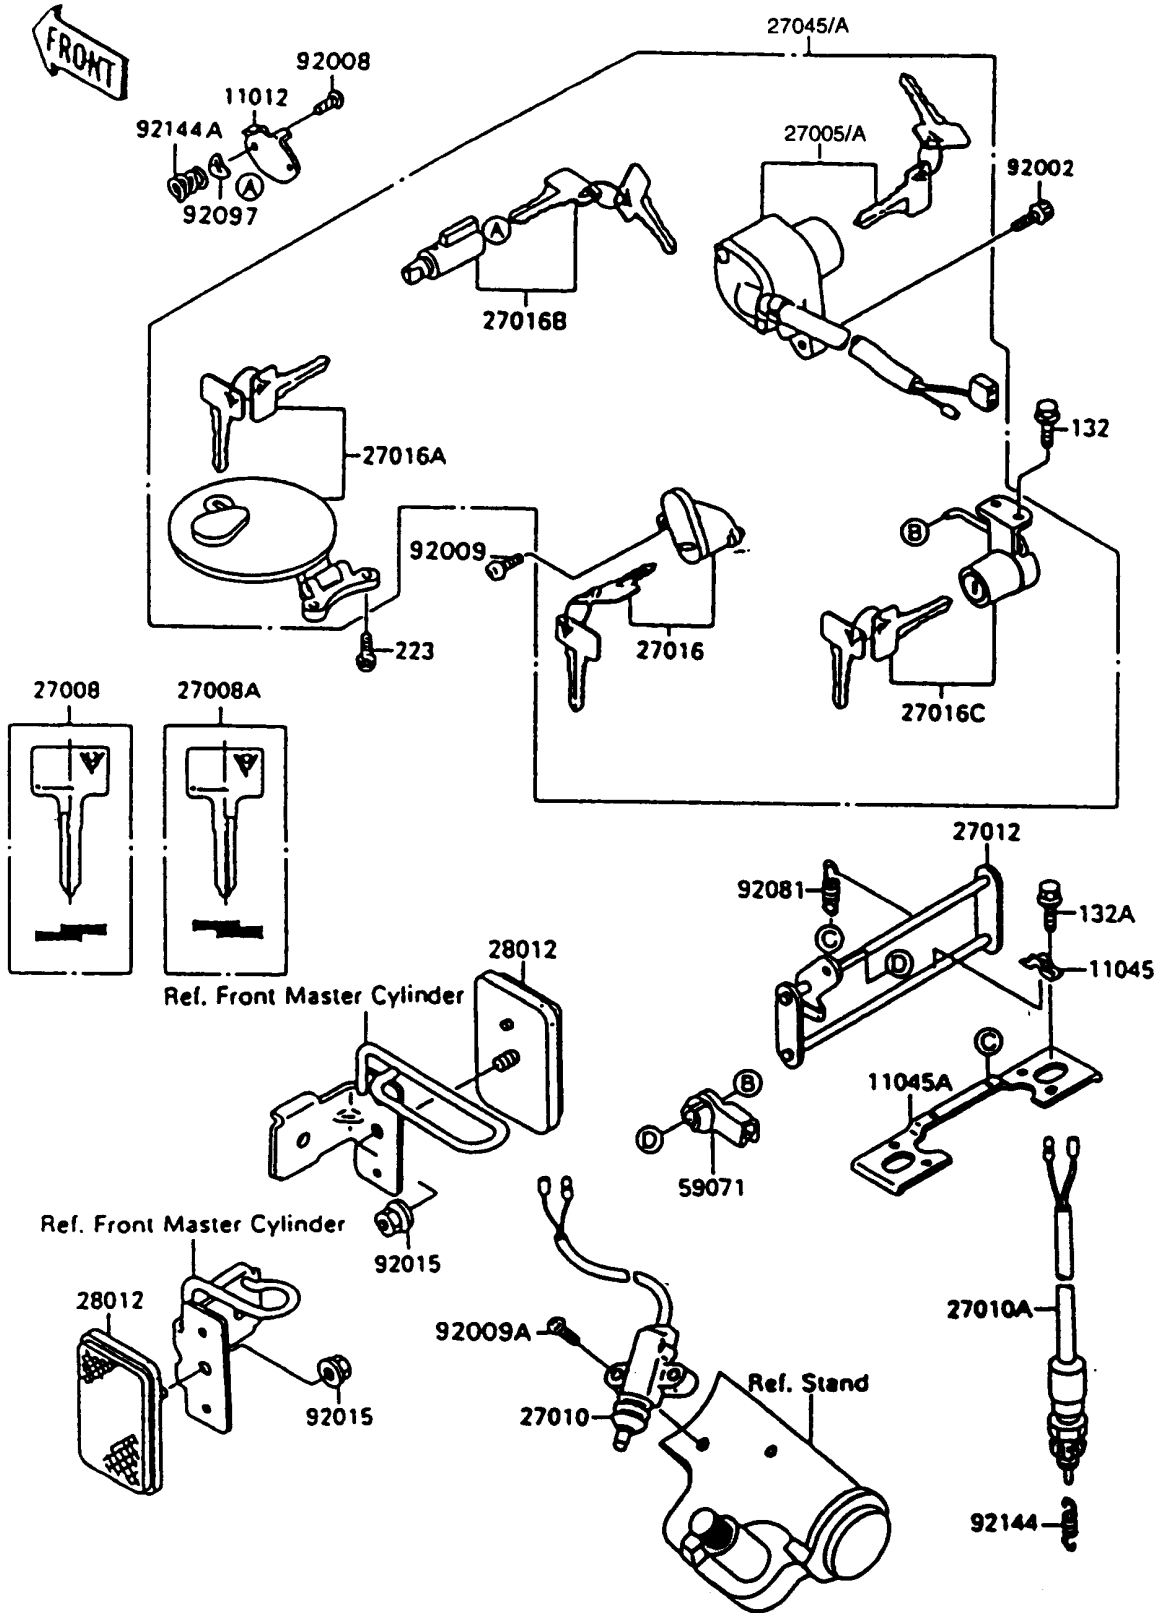

1996 Vulcan 1500 PARTS DIAGRAM

Ignition Switch/Locks/Reflectors

1996 Vulcan 1500 PARTS LIST

Ignition Switch/Locks/Reflectors

ITEM NAME	PART NUMBER	QUANTITY
BOLT-FLANGED-SMALL (Ref # 132)	132G0608	2
BOLT-FLANGED-SMALL (Ref # 132A)	132J0612	4
SCREW-PAN-WS-CROS (Ref # 223)	223B0410	2
CAP,STEERING LOCK (Ref # 11012)	11012-1586	1
BRACKET,SEAT HOOK (Ref # 11045)	11045-1700	2
BRACKET,SEAT HOOK (Ref # 11045A)	11045-1701	1
SWITCH-ASSY-IGNITION (Ref # 27005)	27005-1194	1
KEY-LOCK,BLANK,#A (Ref # 27008)	27008-1138	1
KEY-LOCK,BLANK,#B (Ref # 27008A)	27008-1139	1
SWITCH,SIDE STAND (Ref # 27010)	27010-1223	1
SWITCH,REAR BRAKE (Ref # 27010A)	27010-1238	1
HOOK,SEAT (Ref # 27012)	27012-1371	1
LOCK-ASSY,HELMET (Ref # 27016)	27016-5129	1
LOCK-ASSY,FUEL TANK COVER (Ref # 27016A)	27016-5130	1
LOCK-ASSY,STEERING (Ref # 27016B)	27016-5131	1
LOCK-ASSY,SEAT (Ref # 27016C)	27016-5132	1
SWITCH-ASSY (Ref # 27045)	27045-5001	1
REFLECTOR-REFLEX,FR (Ref # 28012)	28012-1009	2
JOINT (Ref # 59071)	59071-1103	1
BOLT,SOCKET,5X12 (Ref # 92002)	92002-1173	1
SCREW,3.51MM (Ref # 92008)	92008-007	1
SCREW,5X12 (Ref # 92009)	92009-1296	1
SCREW,5X20 (Ref # 92009A)	92009-1459	2
NUT,FLANGED,5MM (Ref # 92015)	92015-1656	2
SPRING,HOOK RETURN (Ref # 92081)	92081-1466	2
WASHER,WAVE (Ref # 92097)	92097-003	1
SPRING,REAR BRAKE SWITCH (Ref # 92144)	92144-1141	1
SPRING,STEERING LOCK (Ref # 92144A)	92144-1222	1