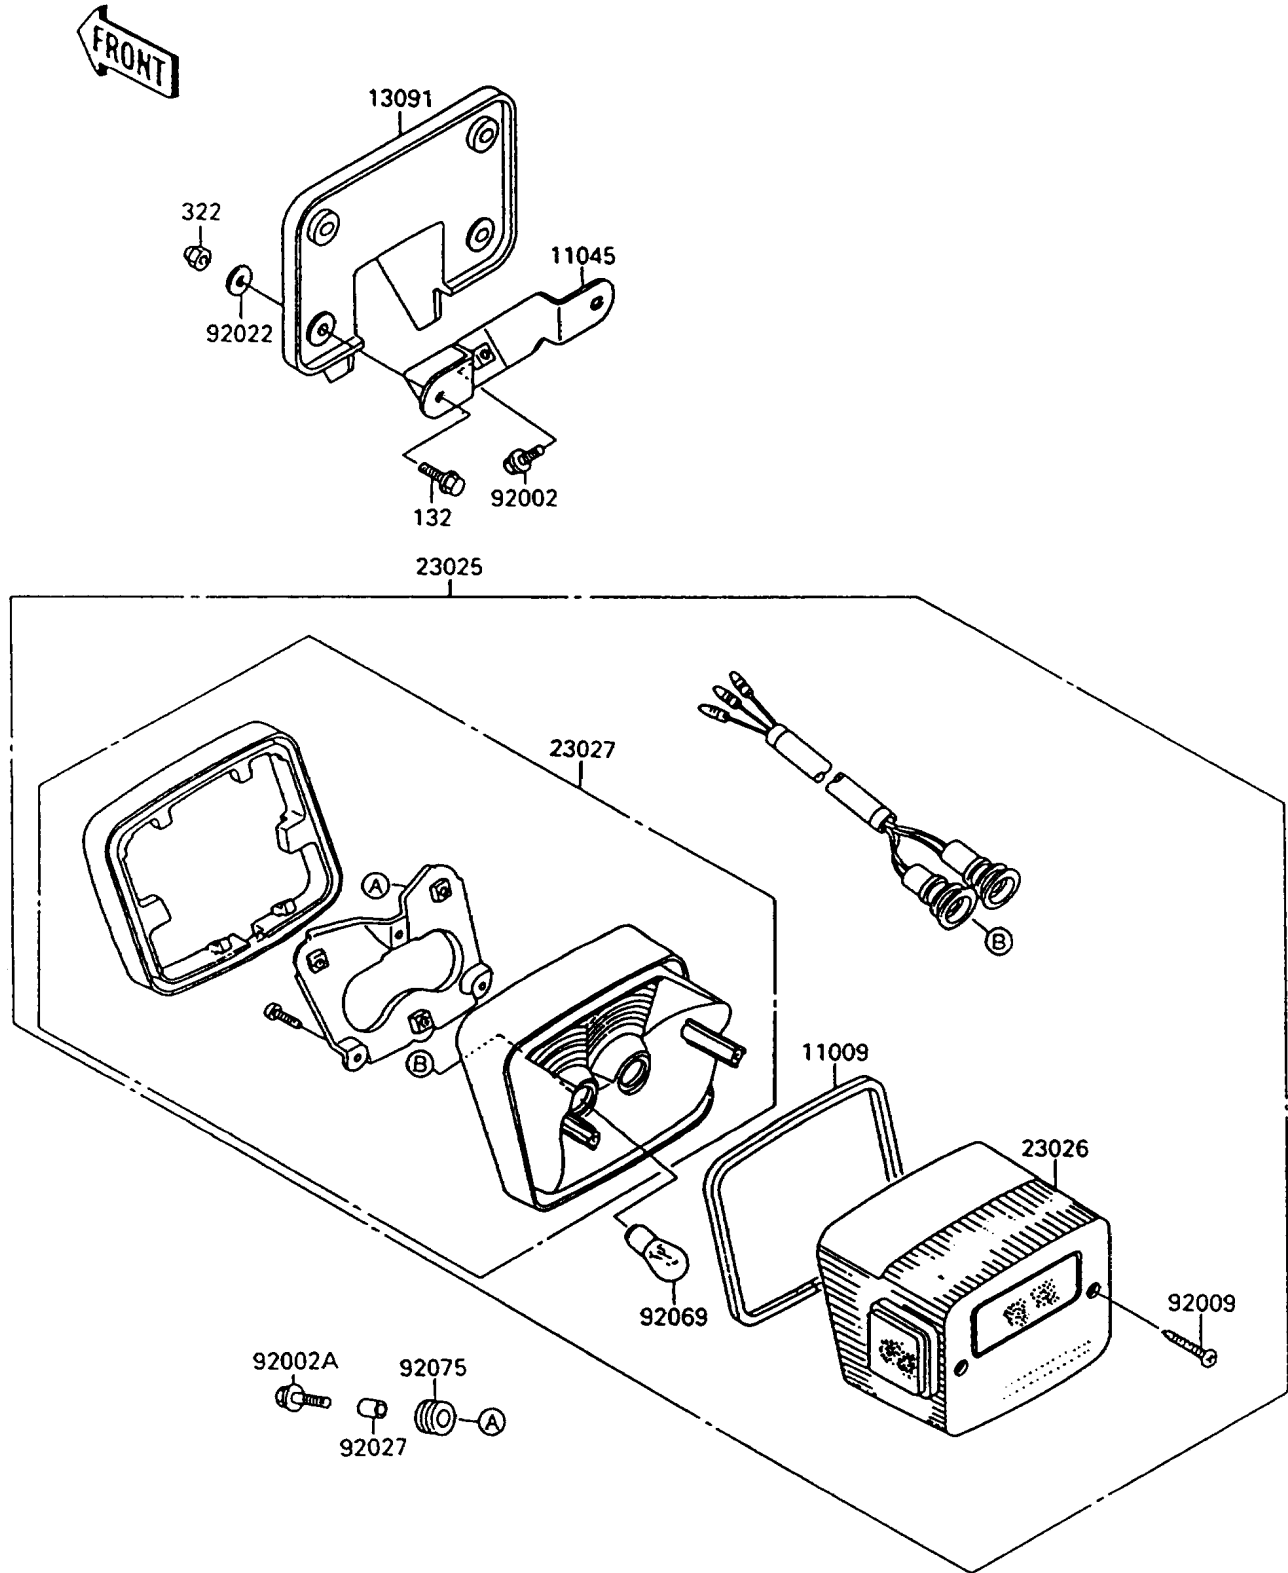

1996 Vulcan 1500 PARTS DIAGRAM

Taillight(s)

F2720

1996 Vulcan 1500 PARTS LIST

Taillight(s)

ITEM NAME	PART NUMBER	QUANTITY
BOLT-FLANGED-SMALL (Ref # 132)	132J0614	2
NUT-CAP,6MM,BLACK (Ref # 322)	322C0600	2
GASKET,TAIL LAMP LENS (Ref # 11009)	11009-1660	1
BRACKET,LICENSE PLATE (Ref # 11045)	11045-1582	1
HOLDER,LICENSE PLATE (Ref # 13091)	13091-1480	1
LAMP-TAIL (Ref # 23025)	23025-1165	1
LENS,TAIL LAMP (Ref # 23026)	23026-1087	1
BODY-COMP-TAIL LAMP (Ref # 23027)	23027-1084	1
BOLT,6X14 (Ref # 92002)	92002-1218	2
BOLT,6X22 (Ref # 92002A)	92002-1262	3
SCREW,TAPPING,4X25 (Ref # 92009)	92009-1069	2
WASHER,6.5X20X1.6,BLACK (Ref # 92022)	92022-1346	4
COLLAR,6.8X10X12 (Ref # 92027)	92027-162	3
BULB,12V 27/8W (Ref # 92069)	92069-059	2
DAMPER (Ref # 92075)	92075-209	3