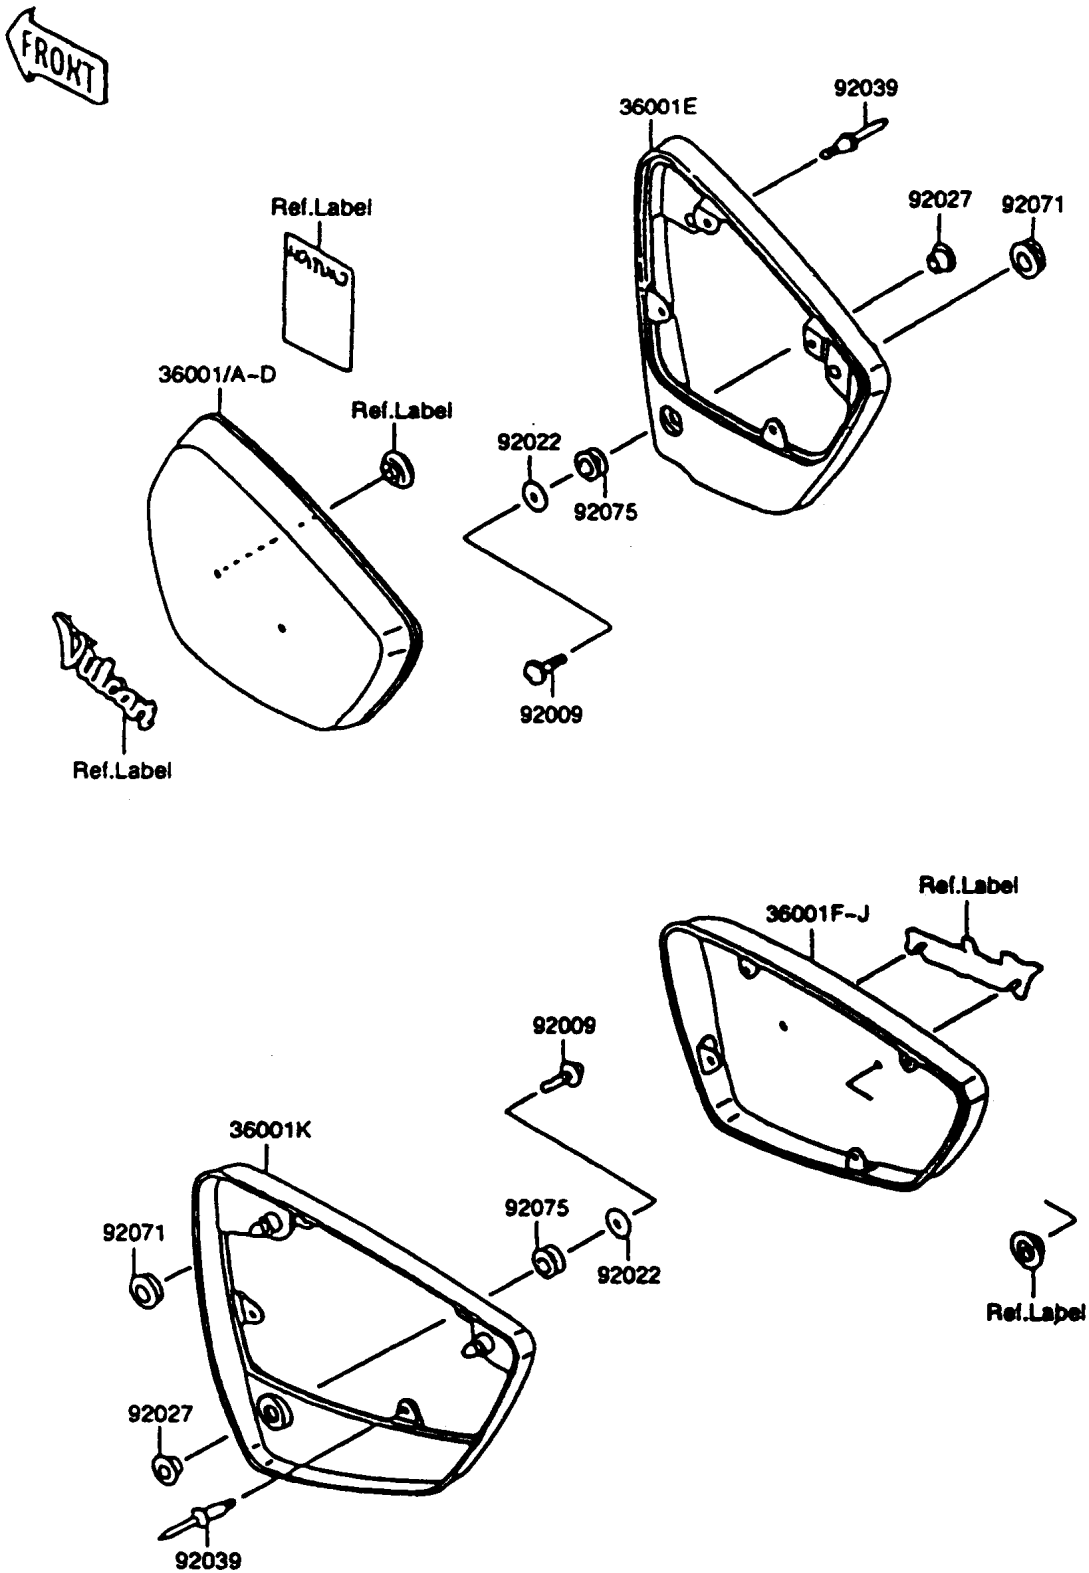

1996 Vulcan 1500 PARTS DIAGRAM

Side Covers

F2611

1996 Vulcan 1500 PARTS LIST

Side Covers

ITEM NAME	PART NUMBER	QUANTITY
COVER-SIDE,LH,M.N.BLUE (Ref # 36001)	36001-1355-C6	1
COVER-SIDE,LH,C.C.RED (Ref # 36001B)	36001-1355-L1	1
COVER-SIDE,BASE,LH,F.BLACK (Ref # 36001E)	36001-1356-21	1
COVER-SIDE,RH,M.N.BLUE (Ref # 36001F)	36001-1357-C6	1
COVER-SIDE,RH,C.C.RED (Ref # 36001H)	36001-1357-L1	1
COVER-SIDE,BASE,RH,F.BLACK (Ref # 36001K)	36001-1358-21	1
SCREW,6X18 (Ref # 92009)	92009-1663	2
WASHER,6.5X20X1.6,BLACK (Ref # 92022)	92022-1619	2
COLLAR,L=9.1,WHITE (Ref # 92027)	92027-1795	2
RIVET (Ref # 92039)	92039-1232	8
GROMMET (Ref # 92071)	92071-1164	4
DAMPER (Ref # 92075)	92075-1634	2