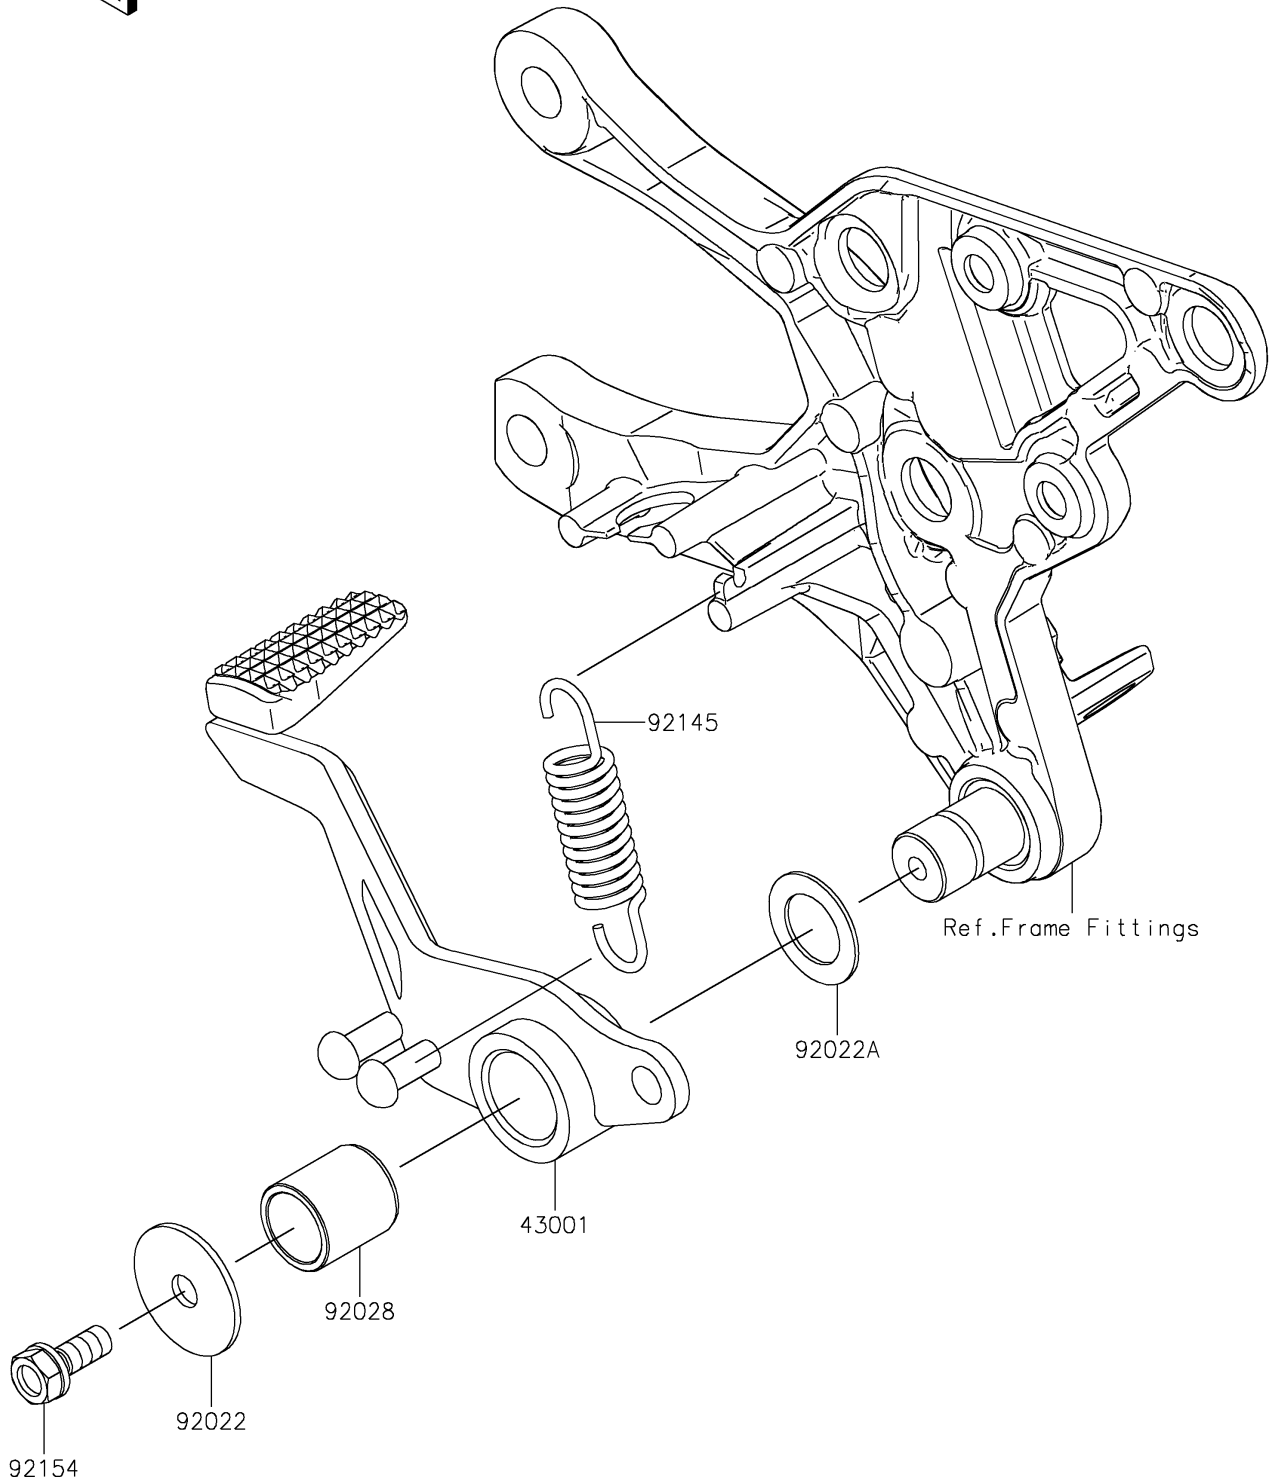

2022 Z900 SE PARTS DIAGRAM

Brake Pedal/Torque Link

F2260

2022 Z900 SE PARTS LIST

Brake Pedal/Torque Link

ITEM NAME	PART NUMBER	QUANTITY
LEVER-BRAKE (Ref # 43001)	43001-0749	1
WASHER,7X28X1.6 (Ref # 92022)	92022-1282	1
WASHER,15.3X24X1 (Ref # 92022A)	92022-326	1
BUSHING,BRAKE PEDAL (Ref # 92028)	92028-1282	1
SPRING,BRAKE PEDAL (Ref # 92145)	92145-0893	1
BOLT,UPSET-WS,6X16 (Ref # 92154)	92154-0935	1