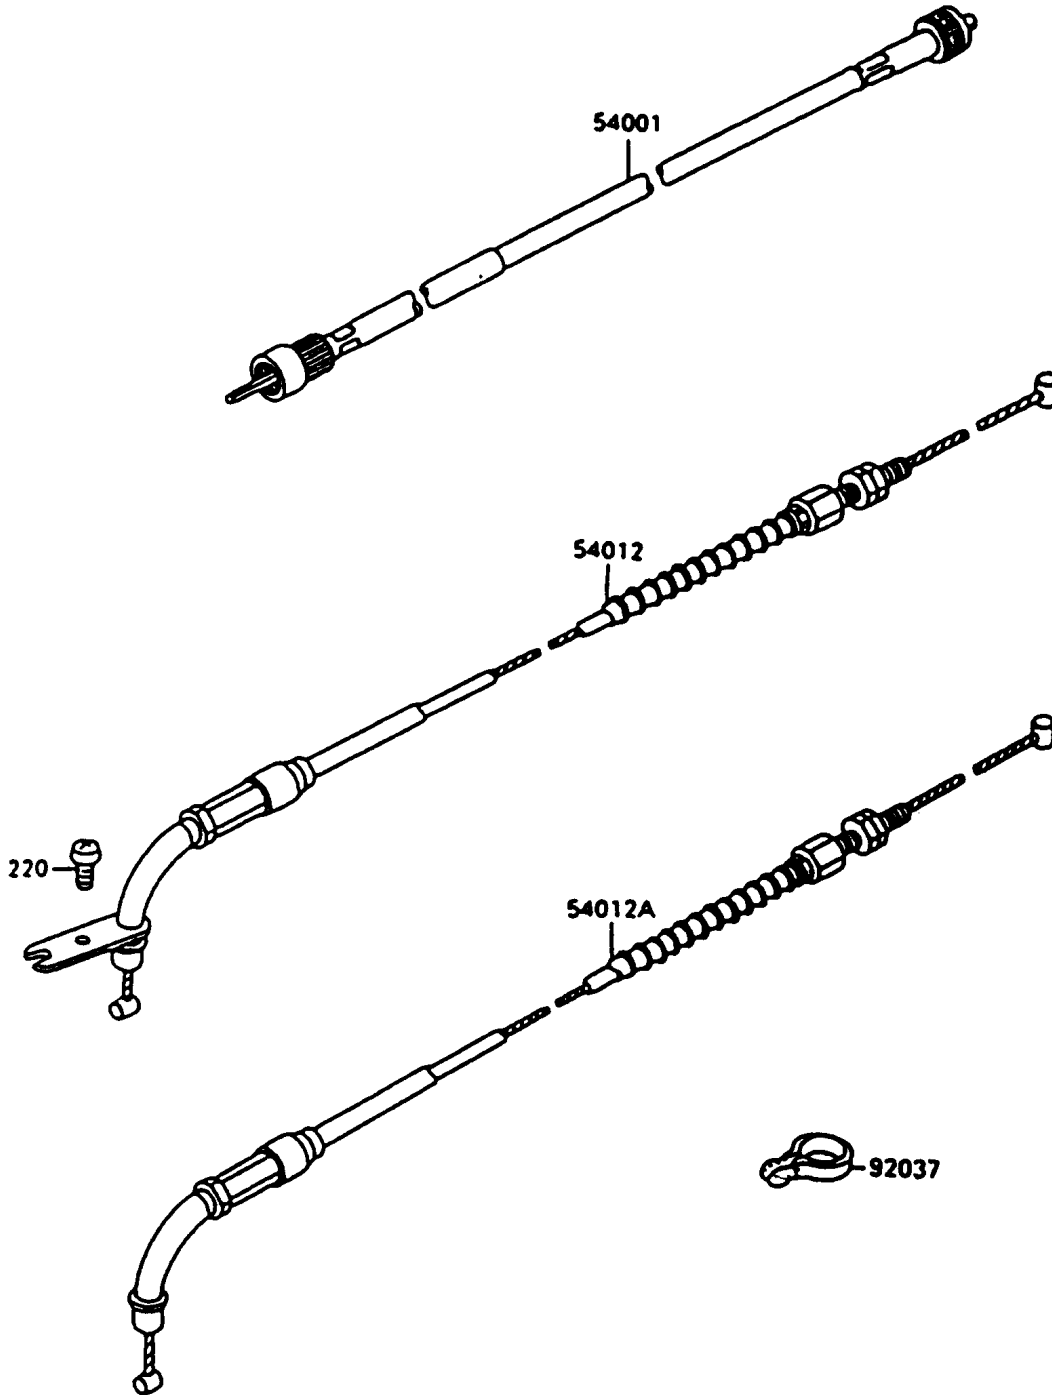

# 1996 Vulcan 1500 PARTS DIAGRAM

Cables

F2540

# 1996 Vulcan 1500 PARTS LIST

## Cables

<b>ITEM NAME</b>	<b>PART NUMBER</b>	<b>QUANTITY</b>
SCREW-PAN-CROS (Ref # 220)	220C0514	1
CABLE-SPEEDOMETER (Ref # 54001)	54001-1143	1
CABLE-THROTTLE,OPENING (Ref # 54012)	54012-1319	1
CABLE-THROTTLE,CLOSING (Ref # 54012A)	54012-1320	1
CLAMP,HOSE (Ref # 92037)	92037-1827	2