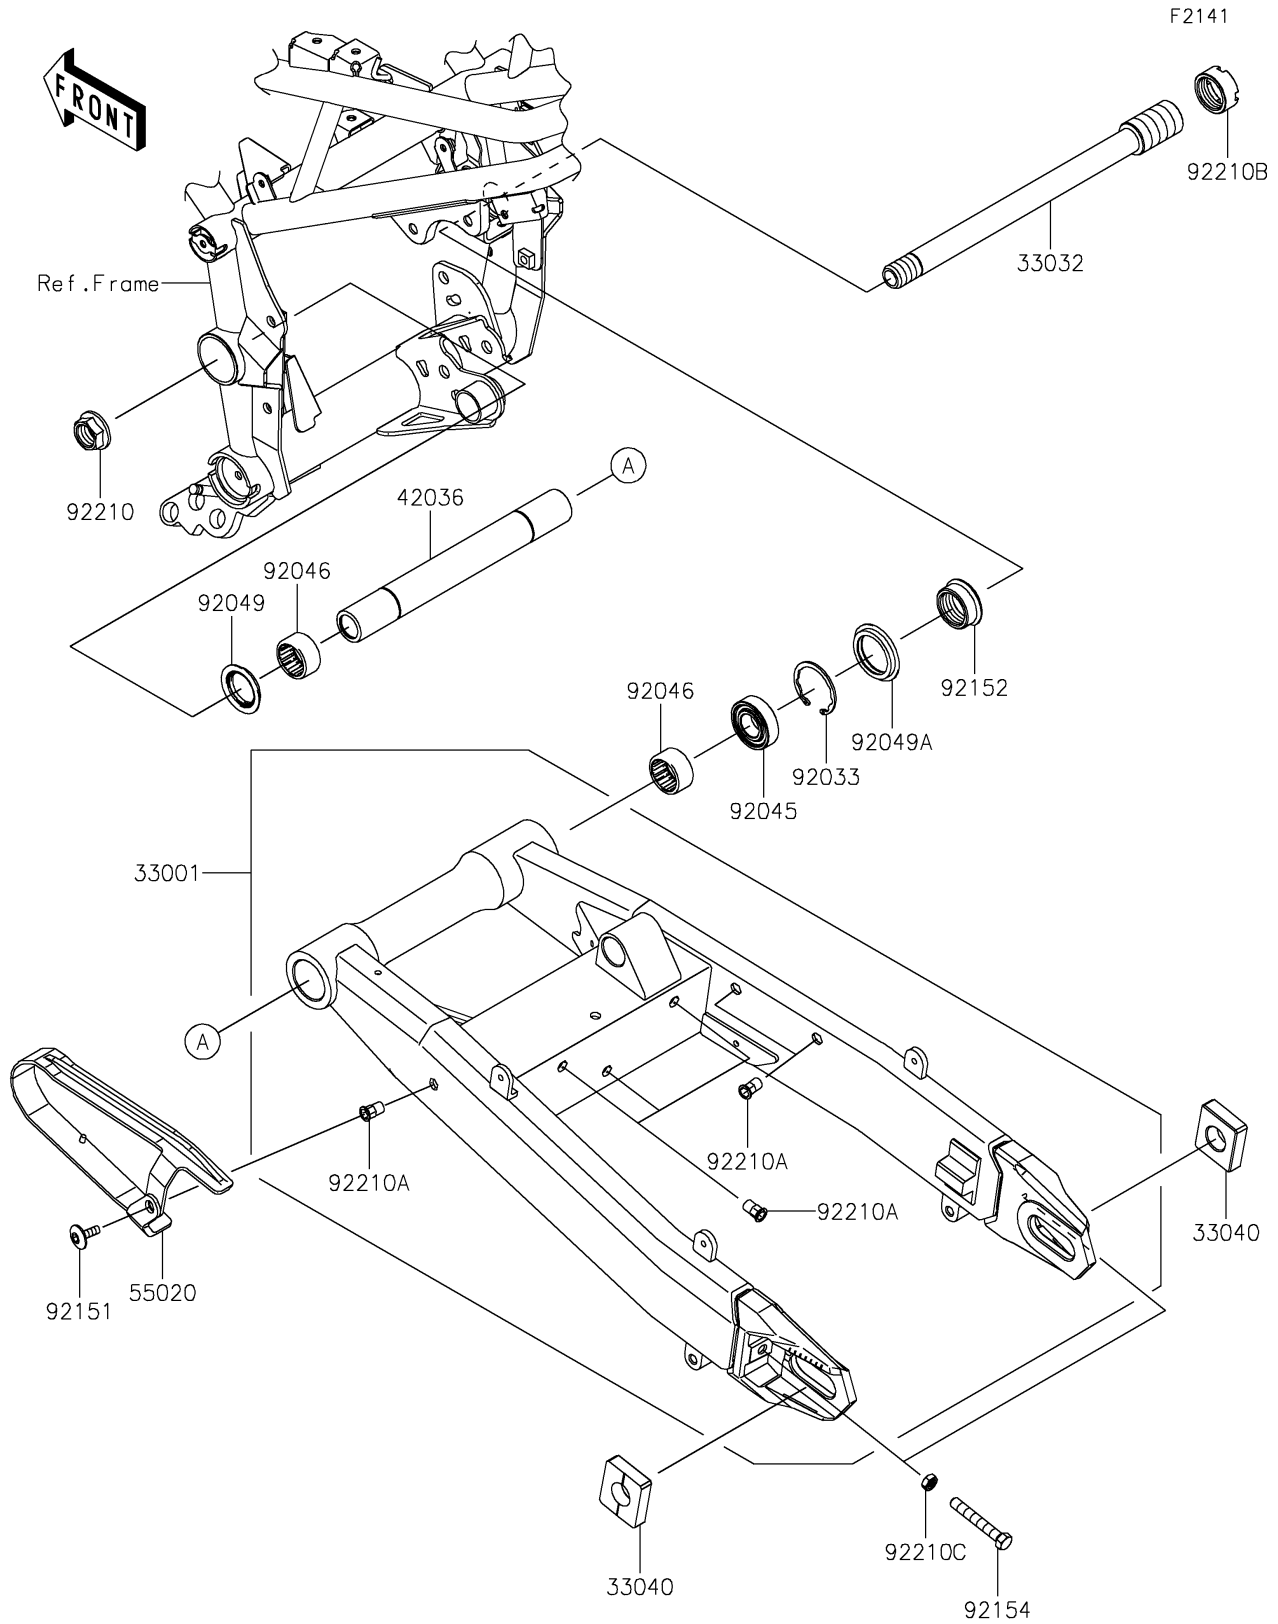

# 2022 Z900 SE PARTS DIAGRAM

## Swingarm

## 2022 Z900 SE PARTS LIST

### Swingarm

ITEM NAME	PART NUMBER	QUANTITY
ARM-COMP-SWING,F.S.BLACK (Ref # 33001)	33001-0732-18R	1
SHAFT-SWING ARM,20X269 (Ref # 33032)	33032-0055	1
ADJUSTER-CHAIN (Ref # 33040)	33040-1109	2
SLEEVE (Ref # 42036)	42036-0842	1
GUARD,CHAIN (Ref # 55020)	55020-1961	1
RING-SNAP,42MM (Ref # 92033)	92033-1041	1
BEARING-BALL,6004UL11 (Ref # 92045)	92045-0017	1
BEARING-NEEDLE,7E-HVS 28X34X17 (Ref # 92046)	92046-0008	2
SEAL-OIL (Ref # 92049)	92049-0132	1
SEAL-OIL,MHA 35 42 5.7F (Ref # 92049A)	92049-1380	1
BOLT,SOCKET,6X18 (Ref # 92151)	92151-1149	1
COLLAR,28X35X15 (Ref # 92152)	92152-2781	1
BOLT,8X55 (Ref # 92154)	92154-4304	2
NUT,FLANGED,20MM (Ref # 92210)	92210-0320	1
NUT,POP,6MM,L=16.5 (Ref # 92210A)	92210-0324	6
NUT,28MM (Ref # 92210B)	92210-1575	1
NUT,8MM (Ref # 92210C)	92210-1869	2