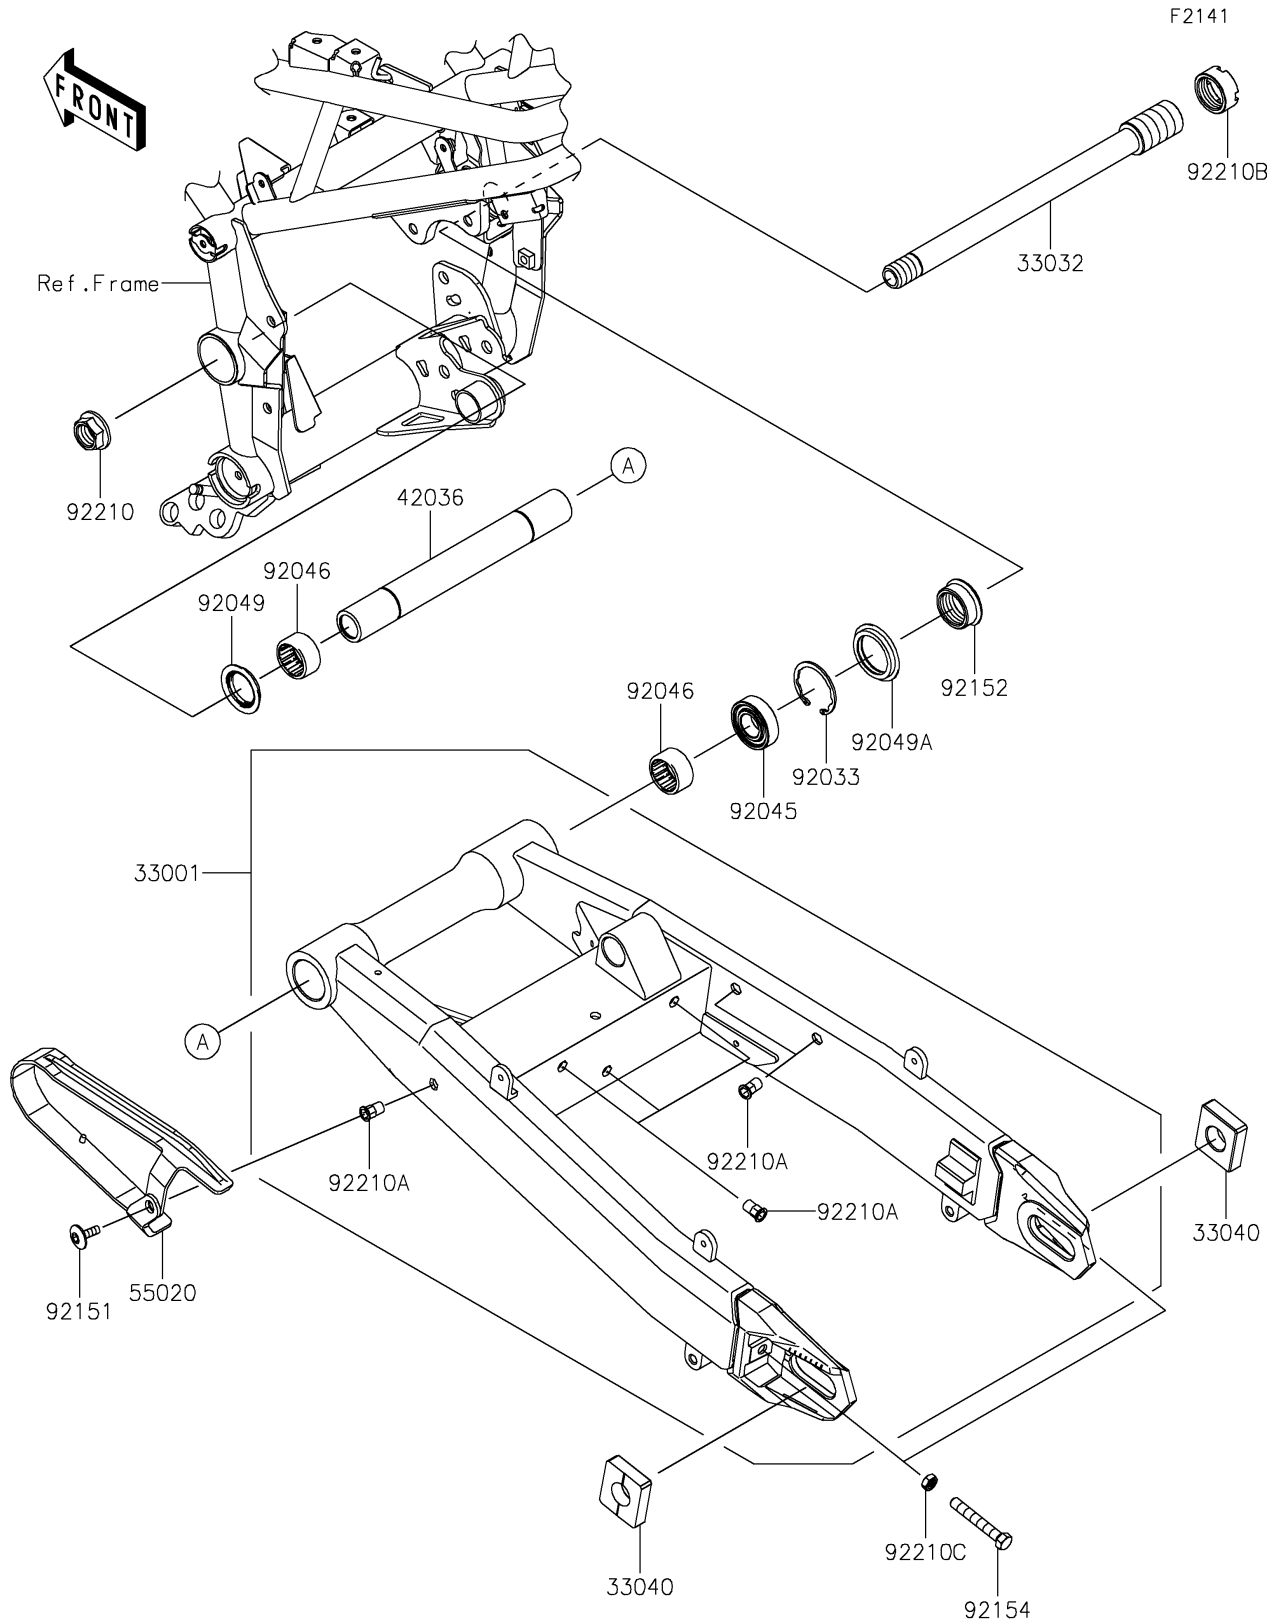

2022 Z900 SE PARTS DIAGRAM

Swingarm

2022 Z900 SE PARTS LIST

Swingarm

ITEM NAME	PART NUMBER	QUANTITY
ARM-COMP-SWING,F.S.BLACK (Ref # 33001)	33001-0732-18R	1
SHAFT-SWING ARM,20X269 (Ref # 33032)	33032-0055	1
ADJUSTER-CHAIN (Ref # 33040)	33040-1109	2
SLEEVE (Ref # 42036)	42036-0842	1
GUARD,CHAIN (Ref # 55020)	55020-1961	1
RING-SNAP,42MM (Ref # 92033)	92033-1041	1
BEARING-BALL,6004UL11 (Ref # 92045)	92045-0017	1
BEARING-NEEDLE,7E-HVS 28X34X17 (Ref # 92046)	92046-0008	2
SEAL-OIL (Ref # 92049)	92049-0132	1
SEAL-OIL,MHA 35 42 5.7F (Ref # 92049A)	92049-1380	1
BOLT,SOCKET,6X18 (Ref # 92151)	92151-1149	1
COLLAR,28X35X15 (Ref # 92152)	92152-2781	1
BOLT,8X55 (Ref # 92154)	92154-4304	2
NUT,FLANGED,20MM (Ref # 92210)	92210-0320	1
NUT,POP,6MM,L=16.5 (Ref # 92210A)	92210-0324	6
NUT,28MM (Ref # 92210B)	92210-1575	1
NUT,8MM (Ref # 92210C)	92210-1869	2