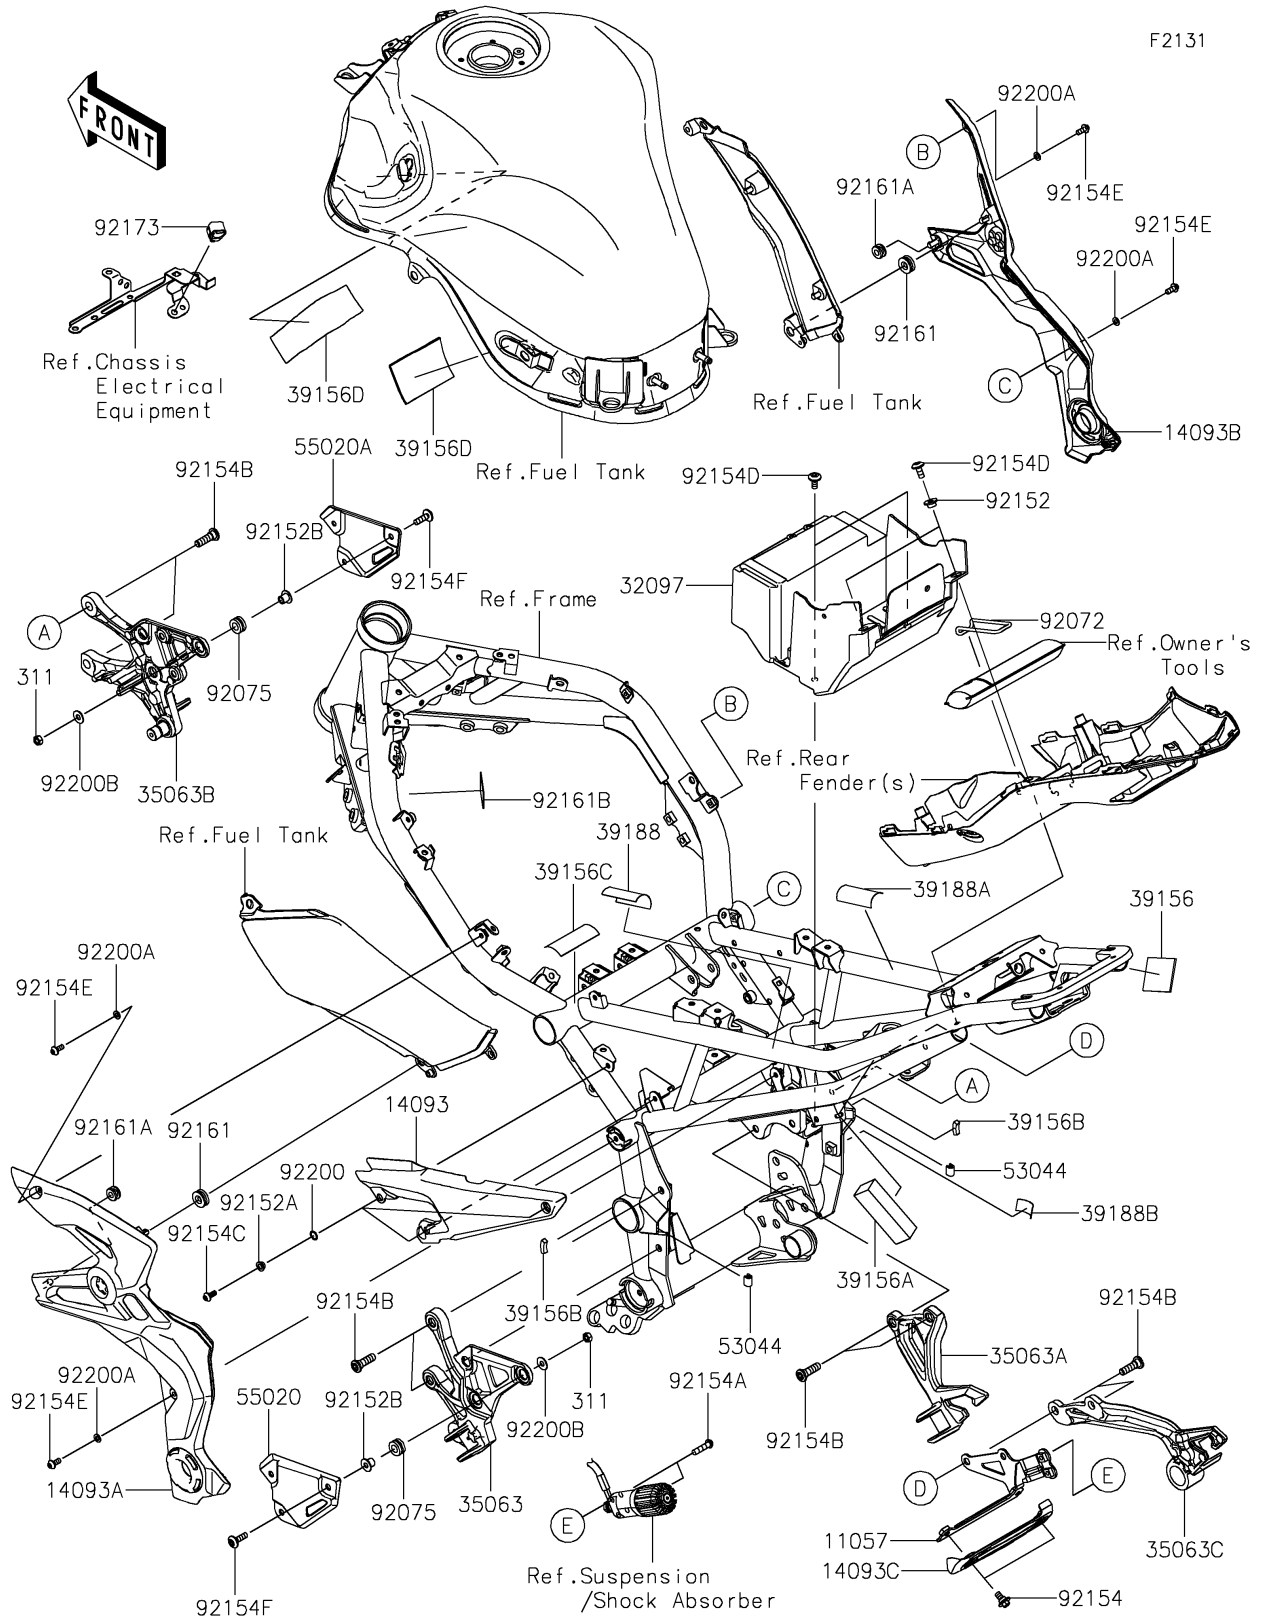

2022 Z900 SE PARTS DIAGRAM

Frame Fittings

2022 Z900 SE PARTS LIST

Frame Fittings

ITEM NAME	PART NUMBER	QUANTITY
BRACKET,PRELOAD ADJUSTER (Ref # 11057)	11057-4127	1
COVER,HARNESS,LH (Ref # 14093)	14093-0511	1
COVER,PIVOT,LH,M.F.S.BLACK (Ref # 14093A)	14093-0926-739	1
COVER,PIVOT,RH,M.F.S.BLACK (Ref # 14093B)	14093-0927-739	1
COVER (Ref # 14093C)	14093-1051	1
CASE-BATTERY (Ref # 32097)	32097-0045	1
STAY,STEP,FR,LH,F.S.BLACK (Ref # 35063)	35063-1399-18R	1
STAY,STEP,RR,LH,F.S.BLACK (Ref # 35063A)	35063-1452-18R	1
STAY,STEP,FR,RH,F.S.BLACK (Ref # 35063B)	35063-1454-18R	1
STAY,STEP,RR,RH,F.S.BLACK (Ref # 35063C)	35063-1518-18R	1
PAD,40X60X2 (Ref # 39156)	39156-2177	1
PAD,25X80X20 (Ref # 39156A)	39156-2217	1
PAD,20X5X5 (Ref # 39156B)	39156-2509	2
PAD,70X30X1 (Ref # 39156C)	39156-2535	1
PAD,100X50X5 (Ref # 39156D)	39156-2543	2
TAPE,40X60 (Ref # 39188)	39188-0583	1
TAPE,60X30 (Ref # 39188A)	39188-0587	1
TAPE,15X30 (Ref # 39188B)	39188-0590	1
TRIM (Ref # 53044)	53044-0577	2
GUARD,HEEL,LH (Ref # 55020)	55020-1962	1
GUARD,HEEL,RH (Ref # 55020A)	55020-1963	1
BAND,TOOL CASE (Ref # 92072)	92072-0865	1
DAMPER (Ref # 92075)	92075-1409	6
COLLAR,6.5X10X6.4 (Ref # 92152)	92152-2287	2
COLLAR,5.7X8.5X4.5 (Ref # 92152A)	92152-2354	3
COLLAR (Ref # 92152B)	92152-2682	6
BOLT,FLANGED,6X9 (Ref # 92154)	92154-0546	2
BOLT,SOCKET,6X25 (Ref # 92154A)	92154-1142	2
BOLT,SOCKET,8X28 (Ref # 92154B)	92154-2334	8

2022 Z900 SE PARTS LIST

Frame Fittings

ITEM NAME	PART NUMBER	QUANTITY
BOLT,SOCKET,5X12,MEC (Ref # 92154C)	92154-2678	3
BOLT,SOCKET,6X14 (Ref # 92154D)	92154-4286	4
BOLT,SOCKET,5X12 (Ref # 92154E)	92154-4289	4
BOLT,SOCKET,6X20 (Ref # 92154F)	92154-4295	6
DAMPER (Ref # 92161)	92161-0588	2
DAMPER (Ref # 92161A)	92161-0864	2
DAMPER,25X40,T1.0 (Ref # 92161B)	92161-1432	1
CLAMP,12MM DIA. (Ref # 92173)	92173-0736	1
WASHER,8.8X11.5X0.5 (Ref # 92200)	92200-1888	3
WASHER,5.2X10X1 (Ref # 92200A)	92200-2286	4
WASHER,6.5X16X1.0 (Ref # 92200B)	92200-2390	6
NUT-HEX,6MM (Ref # 311)	311AA0600	6