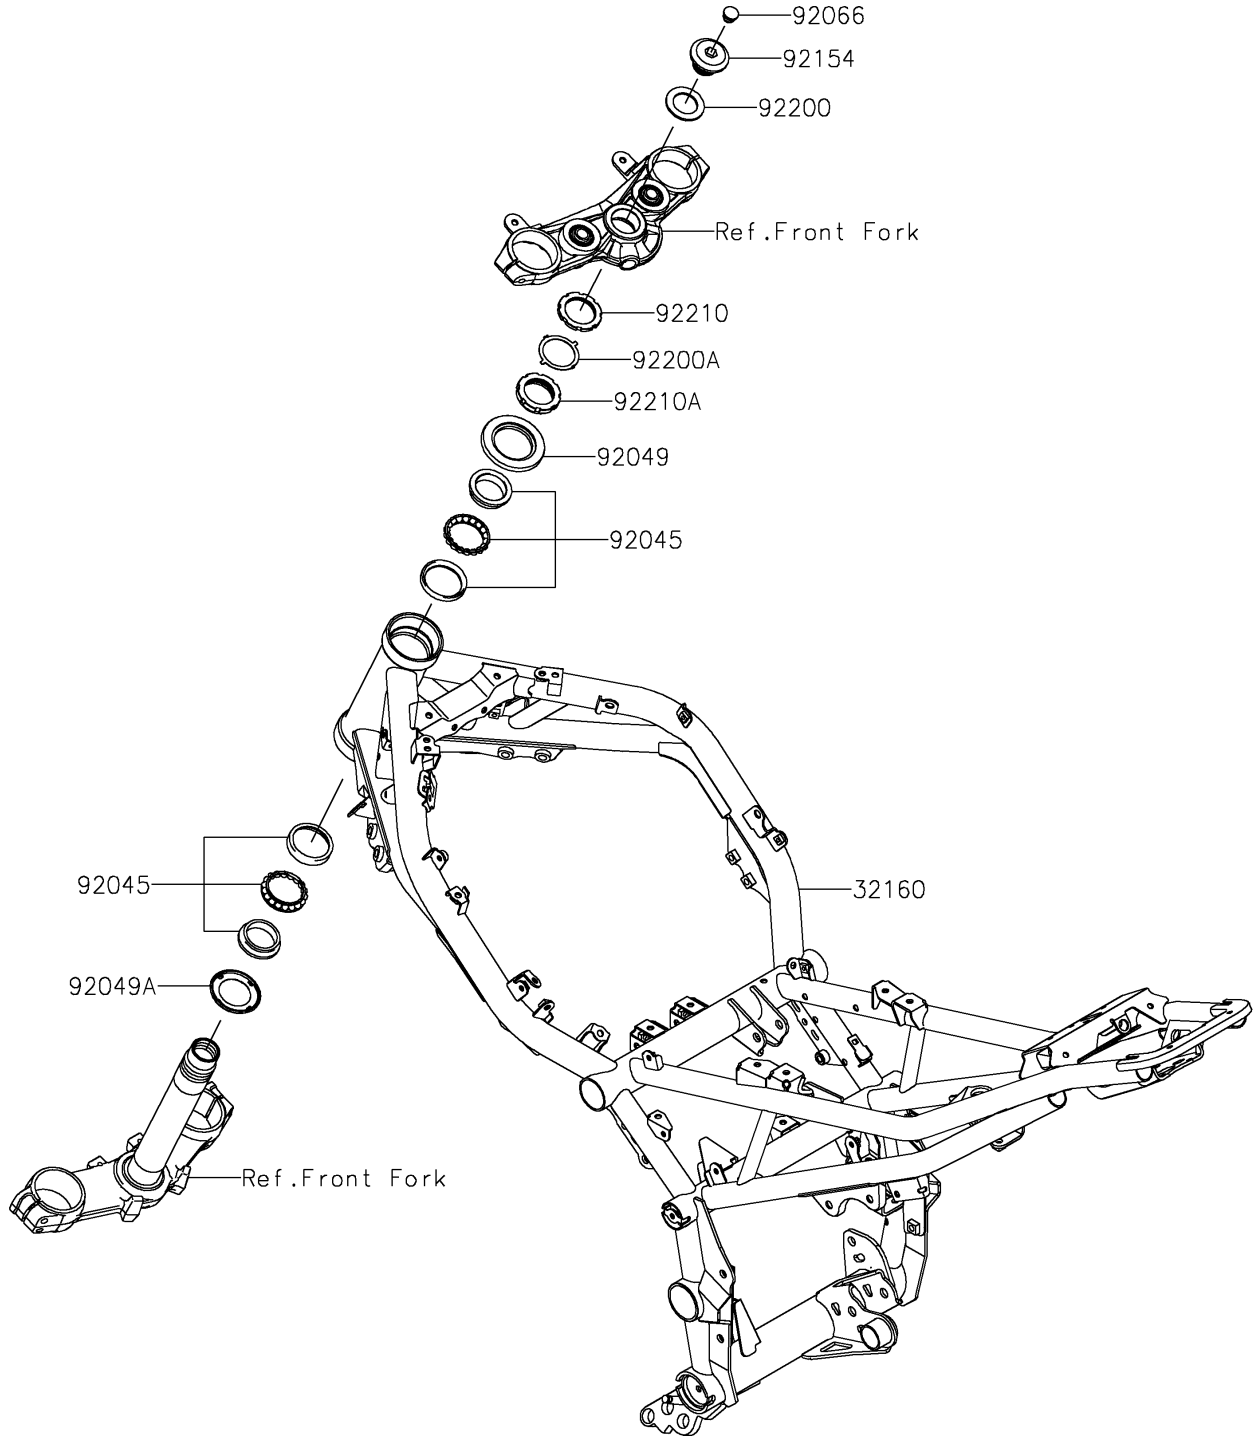

2022 Z900 SE PARTS DIAGRAM

Frame

F2120

2022 Z900 SE PARTS LIST

Frame

ITEM NAME	PART NUMBER	QUANTITY
FRAME-COMP,G.B.GREEN (Ref # 32160)	32160-1920-46Y	1
BEARING-BALL,SF07A17PX1V1 (Ref # 92045)	92045-1384	2
SEAL-OIL (Ref # 92049)	92049-0131	1
SEAL-OIL (Ref # 92049A)	92049-0137	1
PLUG (Ref # 92066)	92066-0981	1
BOLT,26MM (Ref # 92154)	92154-4351	1
WASHER,27X42X2.3 (Ref # 92200)	92200-0753	1
WASHER (Ref # 92200A)	92200-0781	1
NUT,STEERING STEM,35MM (Ref # 92210)	92210-0534	1
NUT,STEERING STEM,35MM (Ref # 92210A)	92210-0535	1