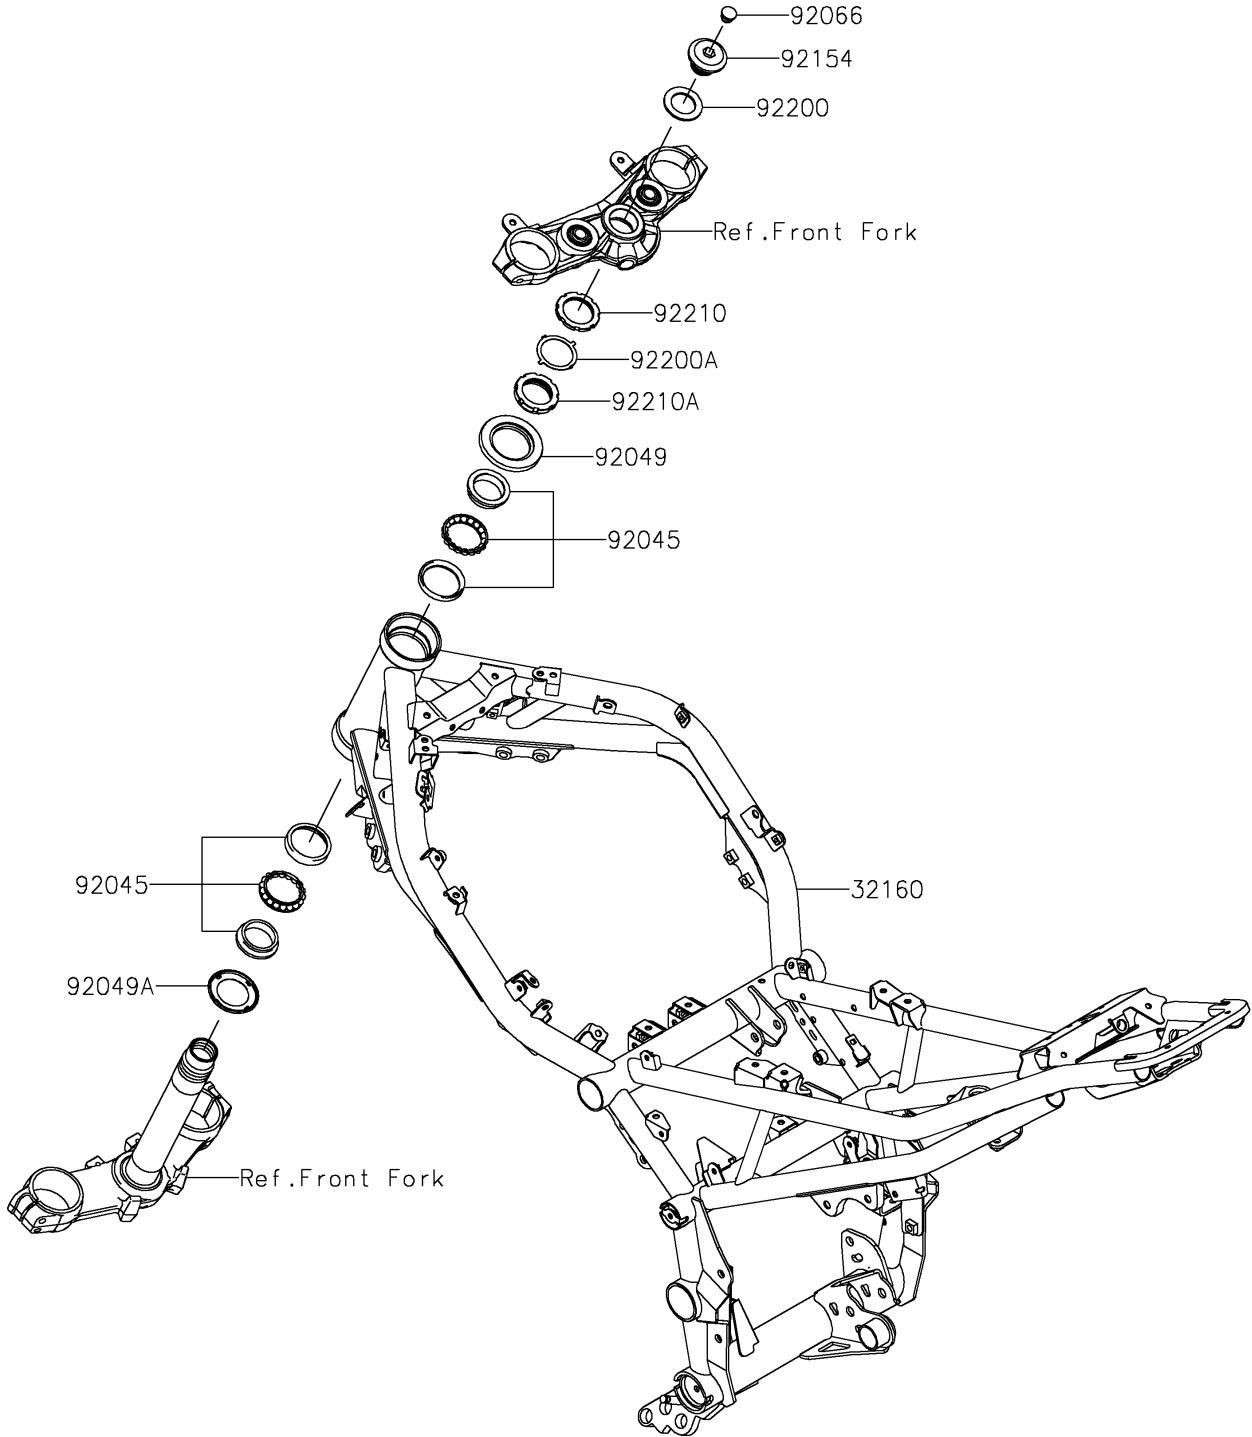

2022 Z900 SE PARTS DIAGRAM

Frame

F2120

2022 Z900 SE PARTS LIST

Frame

ITEM NAME	PART NUMBER	QUANTITY
FRAME-COMP,G.B.GREEN (Ref # 32160)	32160-1920-46Y	1
BEARING-BALL,SF07A17PX1V1 (Ref # 92045)	92045-1384	2
SEAL-OIL (Ref # 92049)	92049-0131	1
SEAL-OIL (Ref # 92049A)	92049-0137	1
PLUG (Ref # 92066)	92066-0981	1
BOLT,26MM (Ref # 92154)	92154-4351	1
WASHER,27X42X2.3 (Ref # 92200)	92200-0753	1
WASHER (Ref # 92200A)	92200-0781	1
NUT,STEERING STEM,35MM (Ref # 92210)	92210-0534	1
NUT,STEERING STEM,35MM (Ref # 92210A)	92210-0535	1