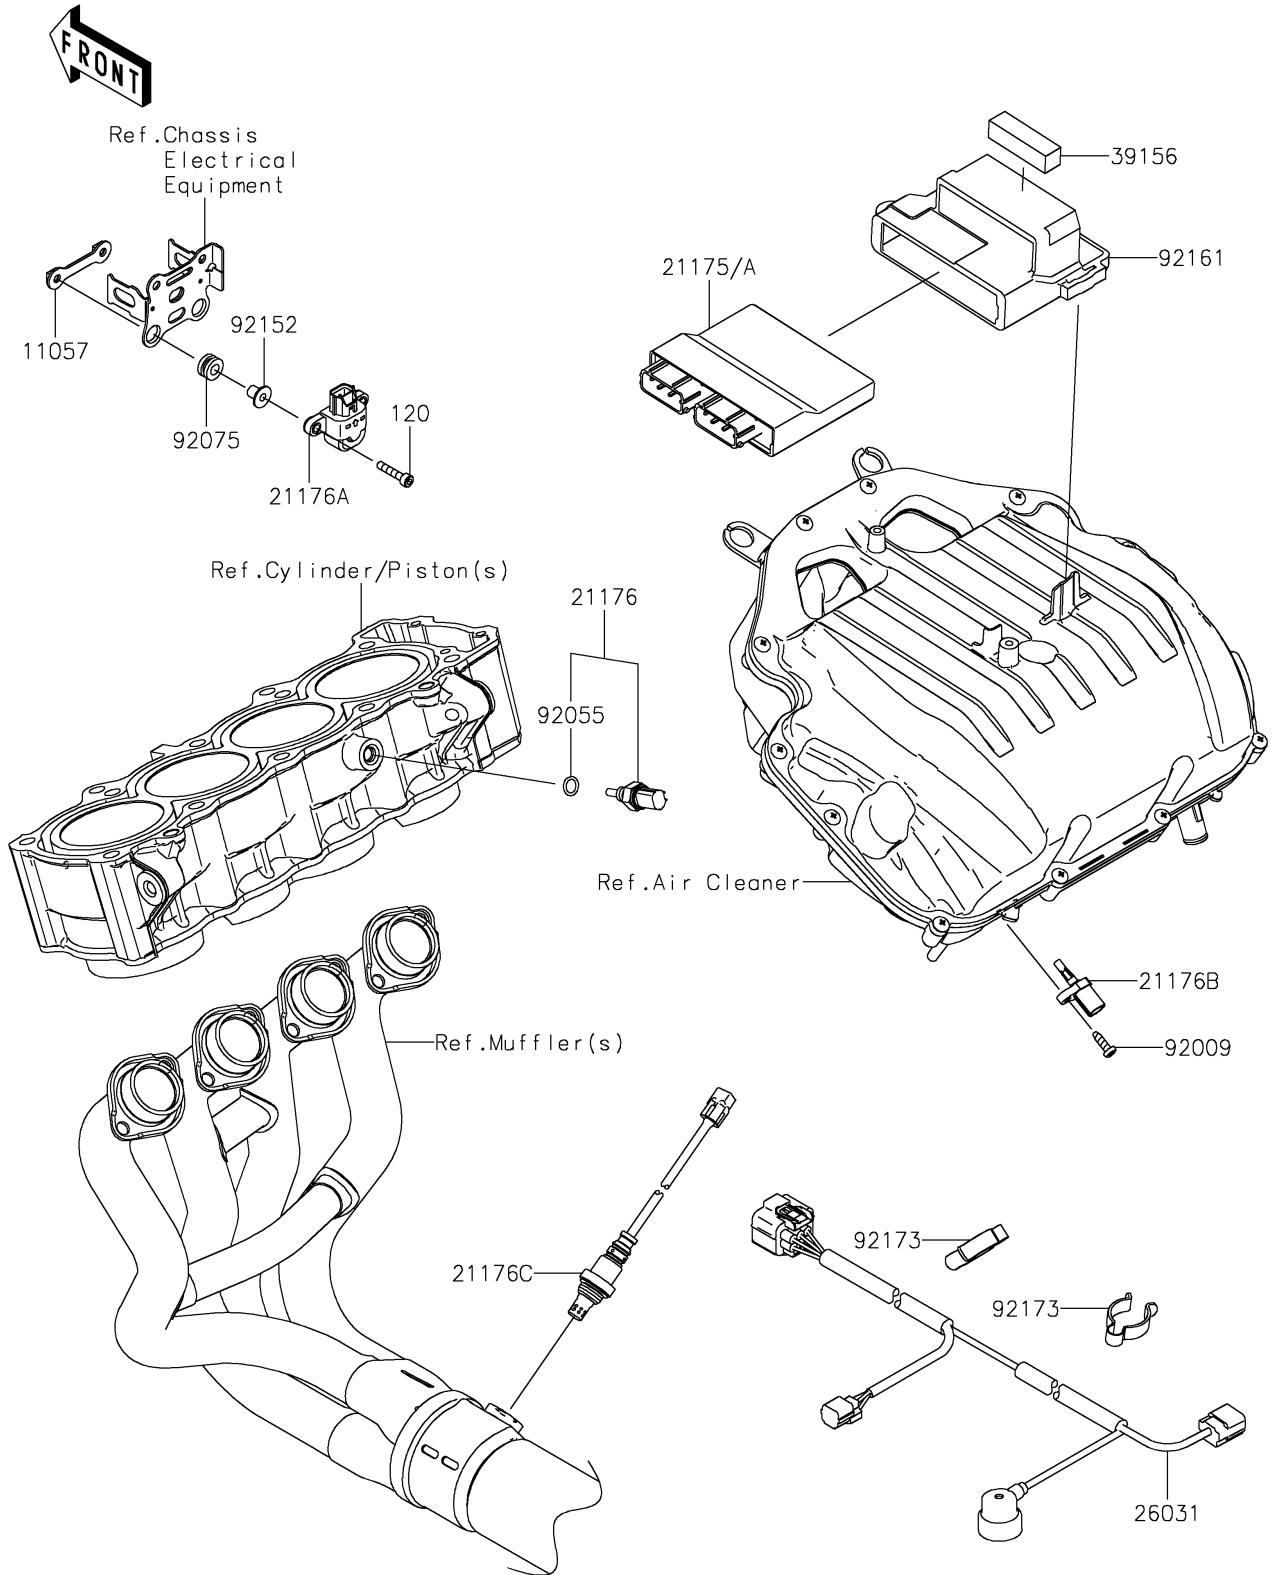

# 2022 Z900 SE PARTS DIAGRAM

## Fuel Injection

E1530

## 2022 Z900 SE PARTS LIST

### Fuel Injection

ITEM NAME	PART NUMBER	QUANTITY
BRACKET,VEHICLE DOWN (Ref # 11057)	11057-0287	1
SENSOR,WATER TEMP (Ref # 21176)	21176-0009	1
SENSOR,VEHICLE-DOWN (Ref # 21176A)	21176-0026	1
SENSOR,AIR TEMPERATURE (Ref # 21176B)	21176-0048	1
SENSOR,OXYGEN (Ref # 21176C)	21176-0835	1
HARNESS,SUB (Ref # 26031)	26031-3777	1
PAD,15X55X15 (Ref # 39156)	39156-2129	1
SCREW,TAPPING,5X16 (Ref # 92009)	92009-1984	1
RING-O,9.5X1.9 (Ref # 92055)	92055-0016	1
DAMPER (Ref # 92075)	92075-1912	2
COLLAR,5.6X8X11.2 (Ref # 92152)	92152-1562	2
DAMPER,ECU (Ref # 92161)	92161-2235	1
CLAMP (Ref # 92173)	92173-2419	2
BOLT-SOCKET,5X25 (Ref # 120)	120CA0525	2