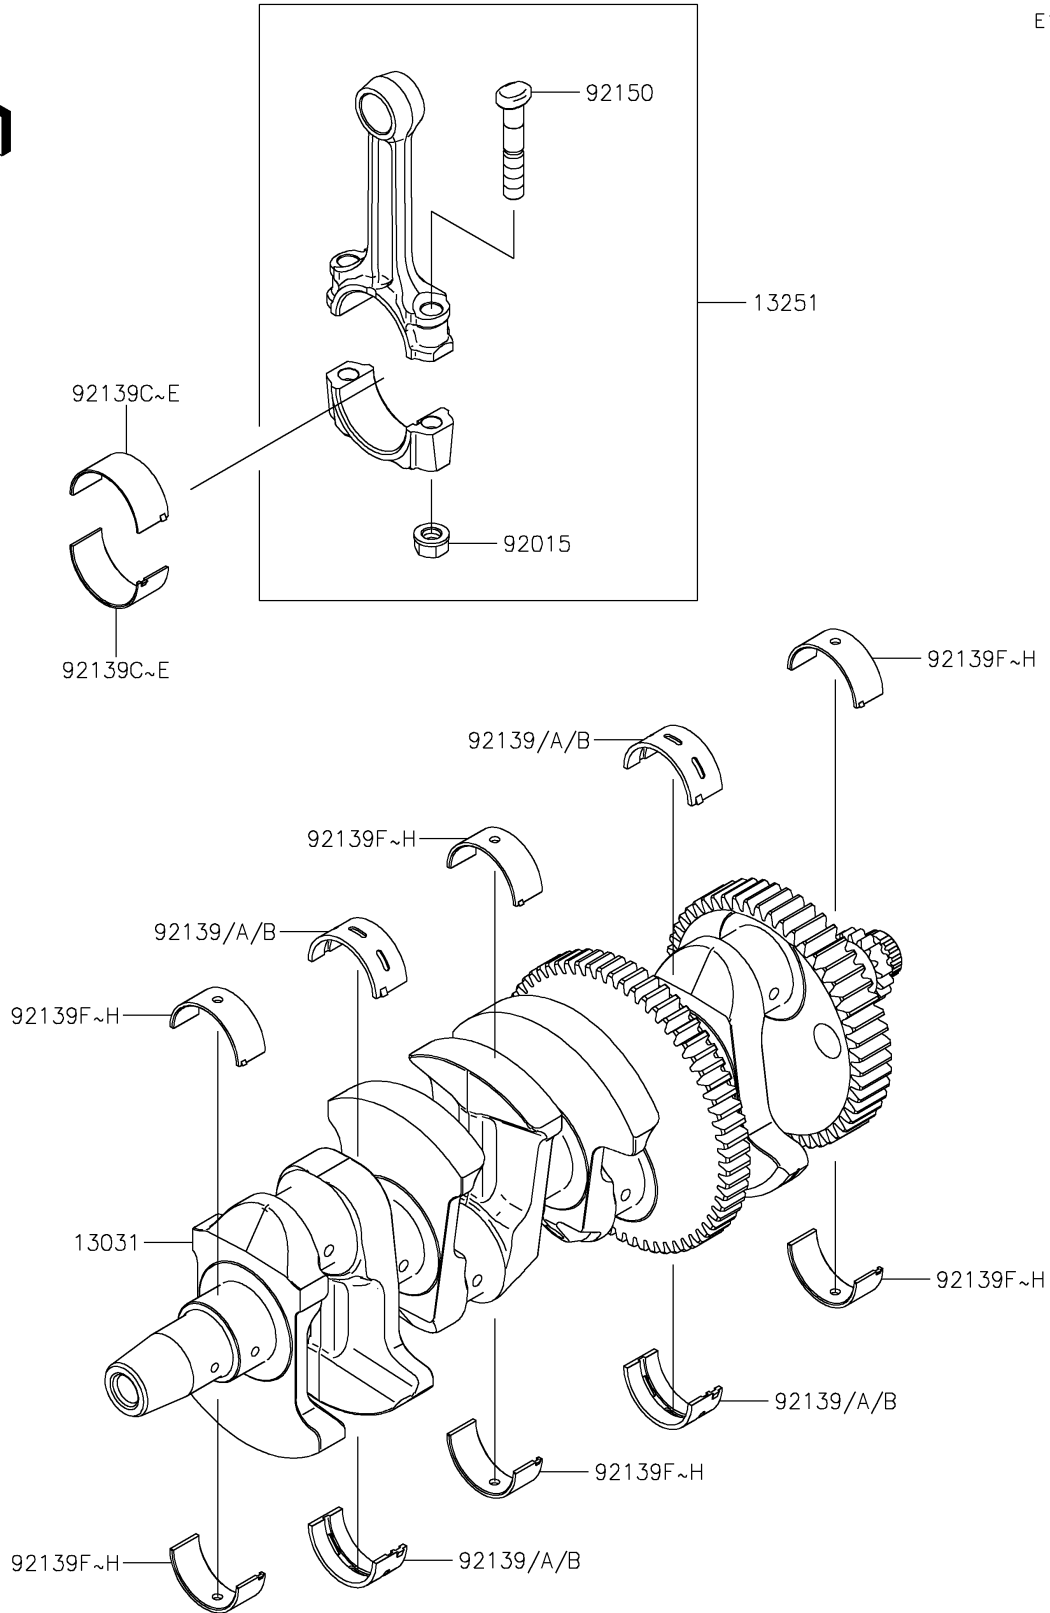

2022 Z900 SE PARTS DIAGRAM

Crankshaft

E1321

2022 Z900 SE PARTS LIST

Crankshaft

ITEM NAME	PART NUMBER	QUANTITY
CRANKSHAFT-COMP (Ref # 13031)	13031-0945	1
ROD-ASSY-CONNECTING,II (Ref # 13251)	13251-0739-II	4
NUT,FLANGED,8MM (Ref # 92015)	92015-1311	8
BUSHING,CRANK #2,BLUE (Ref # 92139)	92139-0032	AR
BUSHING,CRANK #2,BLACK (Ref # 92139A)	92139-0033	4
BUSHING,CRANK #2,BROWN (Ref # 92139B)	92139-0034	AR
BUSHING,CRANK PIN,BLUE (Ref # 92139C)	92139-0122	AR
BUSHING,CRANK PIN,BLACK (Ref # 92139D)	92139-0123	8
BUSHING,CRANK PIN,BROWN (Ref # 92139E)	92139-0124	AR
BUSHING,CRANK,#1,BLUE (Ref # 92139F)	92139-0217	AR
BUSHING,CRANK,#1,BLACK (Ref # 92139G)	92139-0218	6
BUSHING,CRANK,#1,BROWN (Ref # 92139H)	92139-0219	AR
BOLT,CONNECTING ROD,8MM (Ref # 92150)	92150-1216	8