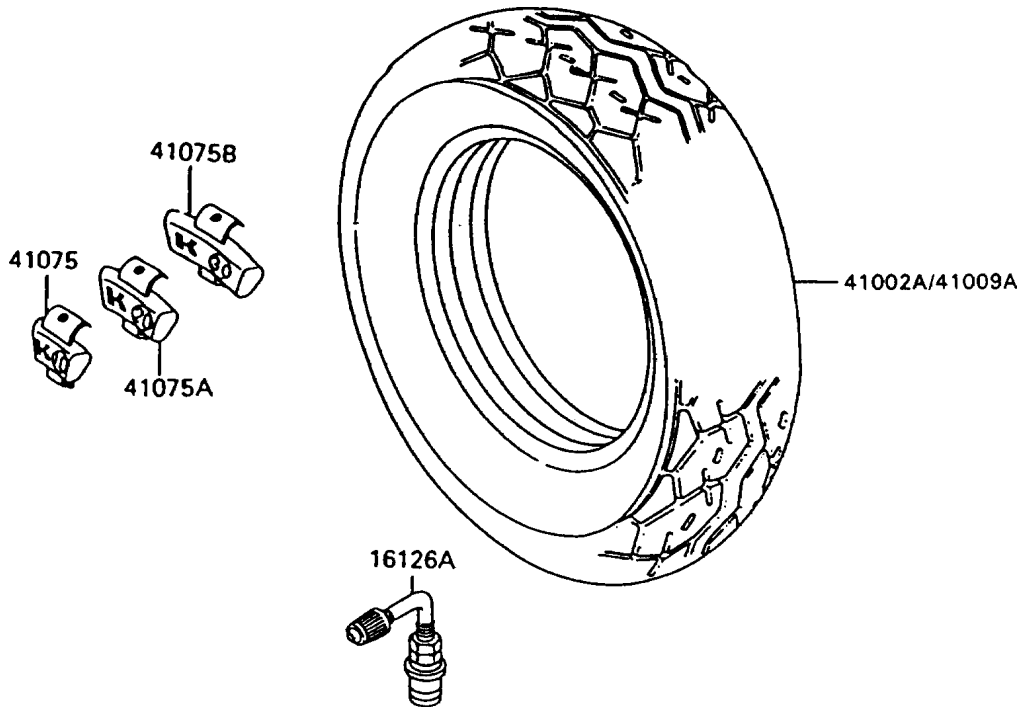

1996 Vulcan 1500 PARTS DIAGRAM

Tires

F2210

1996 Vulcan 1500 PARTS LIST

Tires

ITEM NAME	PART NUMBER	QUANTITY
VALVE,TIRE (Ref # 16126)	16126-1140	1
VALVE,TIRE (Ref # 16126A)	16126-1191	1
TIRE,FR,100/90-19 57H,F11J(D) (Ref # 41002)	41002-1623	1
TIRE,RR,150/90-15 M/C 74H,K425 (Ref # 41002A)	41002-1734	1
BALANCER-WHEEL,10G,SILVER (Ref # 41075)	41075-1014	AR
BALANCER-WHEEL,20G,SILVER (Ref # 41075A)	41075-1015	AR
BALANCER-WHEEL,30G,SILVER (Ref # 41075B)	41075-1016	AR
TIRE,FR,100/90-19 57H,L309(BS) (Ref # 41009)	41009-1100	1
TIRE,RR,150/90-15 74H,G526(BS) (Ref # 41009A)	41009-1101	1