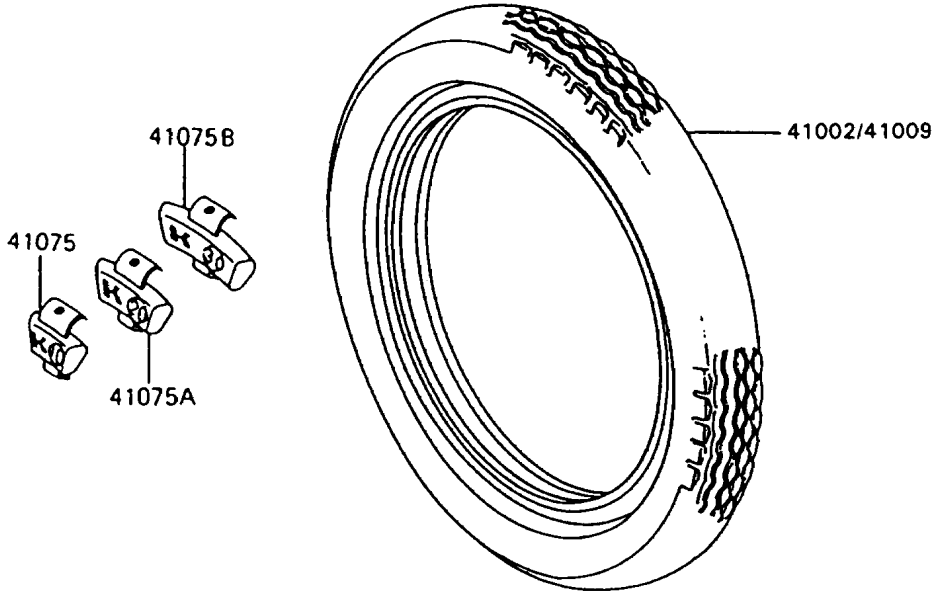

1996 Vulcan 1500 PARTS DIAGRAM

Tires

F2210

1996 Vulcan 1500 PARTS LIST

Tires

ITEM NAME	PART NUMBER	QUANTITY
VALVE,TIRE (Ref # 16126)	16126-1140	1
VALVE,TIRE (Ref # 16126A)	16126-1191	1
TIRE,FR,100/90-19 57H,F11J(D) (Ref # 41002)	41002-1623	1
TIRE,RR,150/90-15 M/C 74H,K425 (Ref # 41002A)	41002-1734	1
BALANCER-WHEEL,10G,SILVER (Ref # 41075)	41075-1014	AR
BALANCER-WHEEL,20G,SILVER (Ref # 41075A)	41075-1015	AR
BALANCER-WHEEL,30G,SILVER (Ref # 41075B)	41075-1016	AR
TIRE,FR,100/90-19 57H,L309(BS) (Ref # 41009)	41009-1100	1
TIRE,RR,150/90-15 74H,G526(BS) (Ref # 41009A)	41009-1101	1