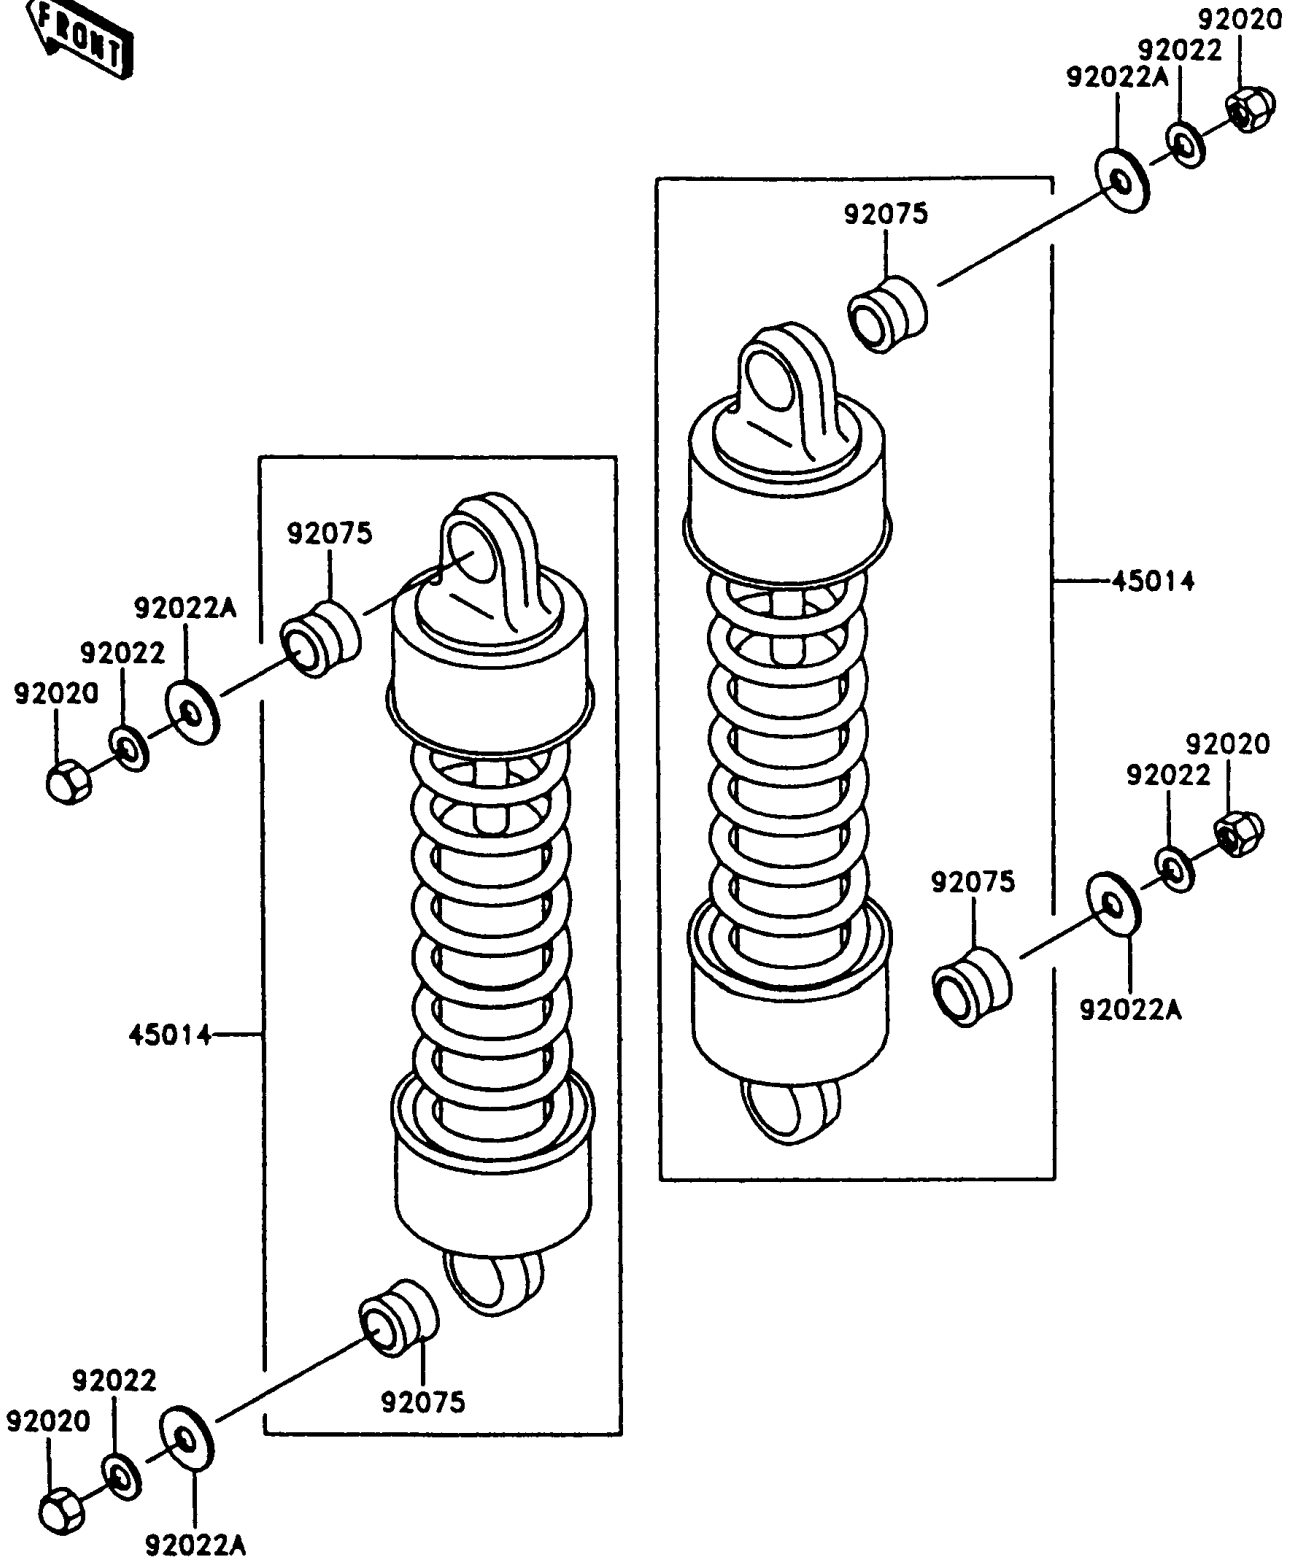

1996 Vulcan 1500 PARTS DIAGRAM

Suspension/Shock Absorber

F2151

1996 Vulcan 1500 PARTS LIST

Suspension/Shock Absorber

ITEM NAME	PART NUMBER	QUANTITY
SHOCKABSORBER (Ref # 45014)	45014-1371	2
NUT,CAP,10MM (Ref # 92020)	92020-003	4
WASHER,SPRING,10MM (Ref # 92022)	92022-1540	4
WASHER,10.5X26X2.3 (Ref # 92022A)	92022-246	4
DAMPER,SHOCKABSORBER (Ref # 92075)	92075-1387	4