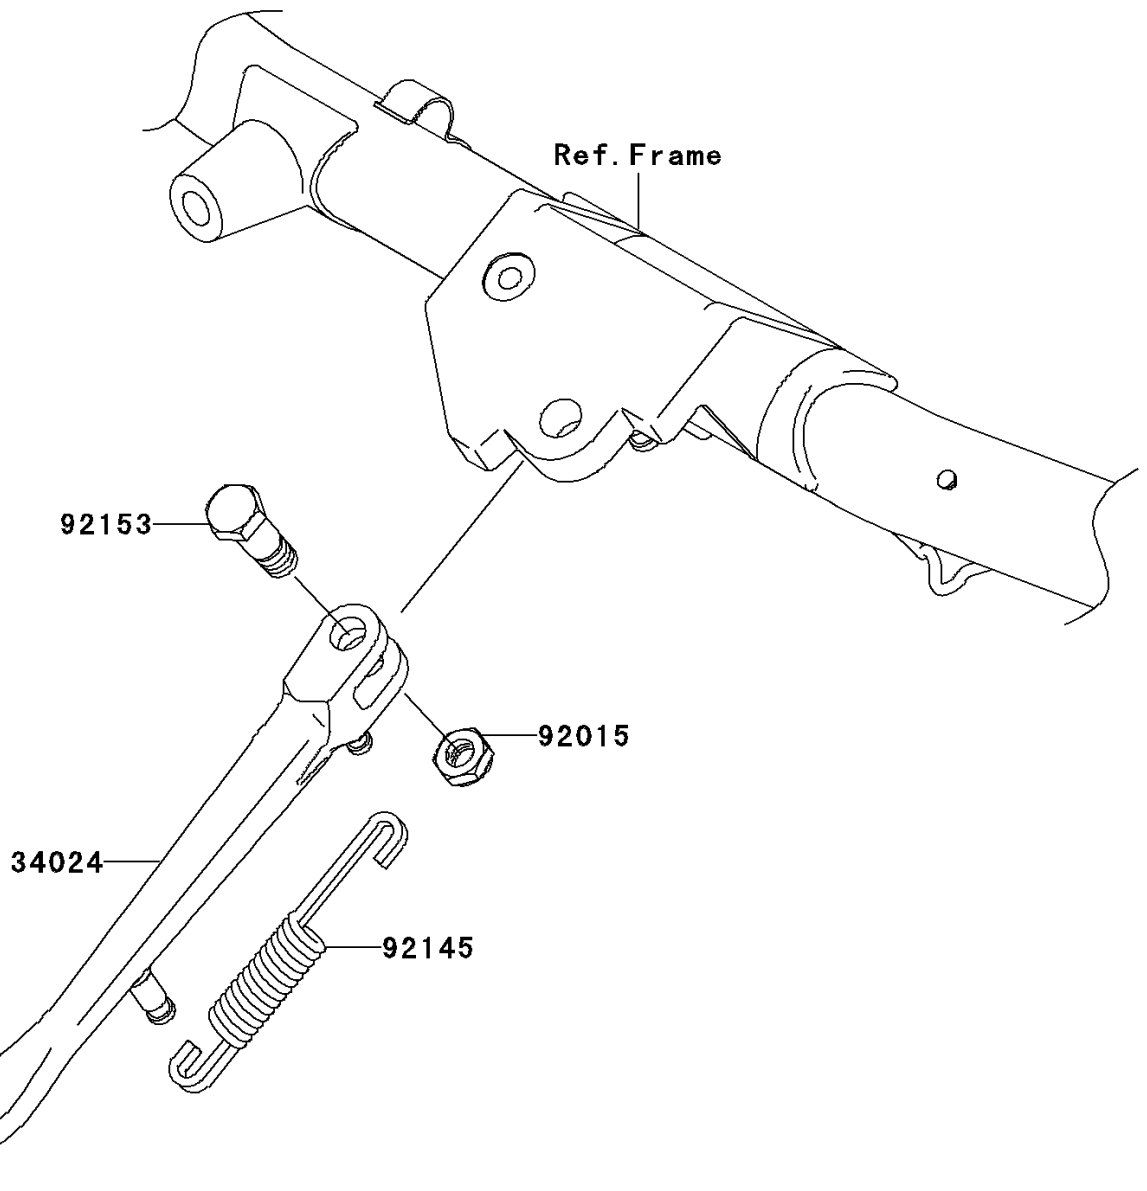

2008 Vulcan[®] 1600 Classic PARTS DIAGRAM

Stand(s)

F2190

2008 Vulcan® 1600 Classic PARTS LIST

Stand(s)

ITEM NAME	PART NUMBER	QUANTITY
STAND-SIDE (Ref # 34024)	34024-0014	1
NUT,LOCK,10MM,BLACK (Ref # 92015)	92015-1188	1
SPRING,SIDE STAND (Ref # 92145)	92145-0083	1
BOLT,SIDE STAND,10MM (Ref # 92153)	92153-1416	1